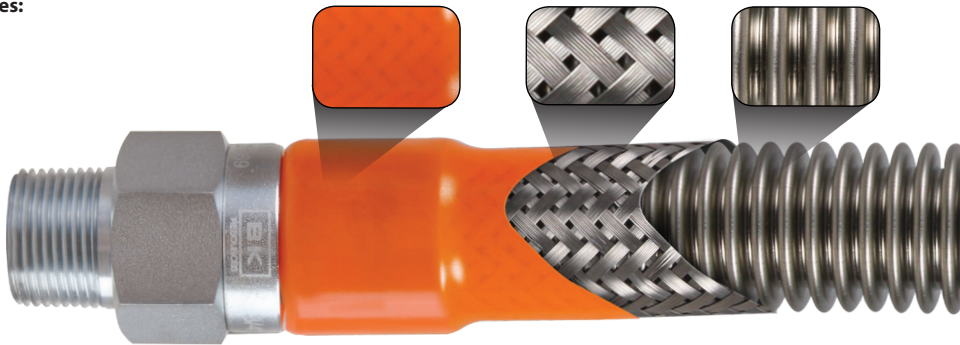

Gas Hose

Model: BKG-GHC

Use your smart phone to scan the above QR code to visit our website:
www.bk-resources.com

1/2" Gas Hoses

Available Lengths:

- 24"
- 36"
- 48"
- 60"
- 72"

3/4" Gas Hoses

Available Lengths:

- 24"
- 36"
- 48"
- 60"
- 72"

1" Gas Hoses

Available Lengths:

- 24"
- 36"
- 48"
- 60"
- 72"

Certifications:

Meets ANSI Codes:

- Z21.69a
- Z21.69b
- Z21.69-2002
- Z21.41a-2005
- Z21.41b-2010
- Z21.41-2003

Protective Translucent Coating

Stainless Steel Radial Wrap

Heavy Duty T304 Corrugated Stainless Steel Hose

Features:

- Protective Translucent Coating
- Stainless Steel Radial Wrap
- Heavy Duty T-304 Corrugated Stainless Steel Hose
- Heavy Duty T-304 Coupling with Zinc Coating
- Commercial Grade Quick Disconnect Fitting- 1 Year Warranty
- Available Individually or in Kit

Options:

- Commercial Grade Shut-Off "Ball Valve"- 1 Year Warranty
- Restraining Cable Kit - 1 Year Warranty
- Zinc Coated 90° Male to Female Fitting - 1 Year Warranty

Gas Hose Kit

Model: BKG-GHC-xxxx-SCK9