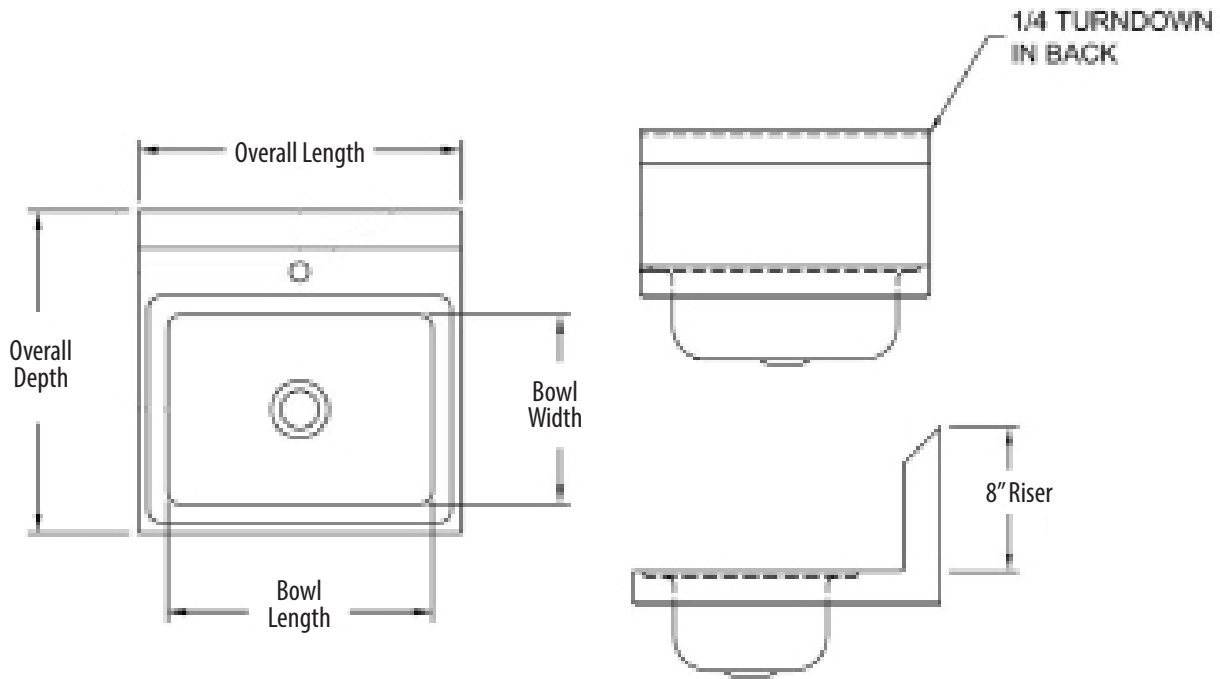

14" x 10" 1 Hole Deck Mount Hand Sinks

Stainless Steel Hand Sinks

Use your smart phone to scan the above QR code to visit our website: www.bk-resources.com

Certifications:

Features:

- Wall Mounting Hardware Included
- Drain Included
- Marine Edge

Material:

- T-304 Stainless Steel

Options:

- Upgraded Faucets
- Other Plumbing Accessories - Call For Details

Part Number	Unit Size (l x d)	Bowl Dim. (l x w x d)	Faucet / Spout Mounting	Included Faucet	Drain Size	Product Weight (lbs)
BKHS-D-1410-1	17" x 17"	14" x 10" x 5"	1 Hole Deck	-	1 7/8"	8.50
BKHS-D-1410-1-P-G	17" x 17"	14" x 10" x 5"	1 Hole Deck	BKF-DEF-3G	1 7/8"	12.00
BKHS-D-1410-1MF	17" x 17"	14" x 10" x 5"	1 Hole Deck	MF-1D-G	1 7/8"	16.00