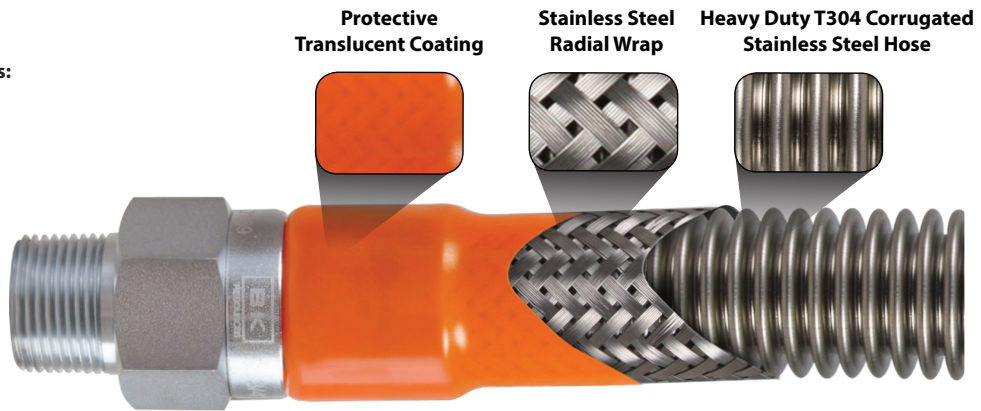

### 1" Gas Hoses

Available Lengths:

- 24"
- 36"
- 48"
- 60"
- 72"

## Features:

- Protective Translucent Coating
- Stainless Steel Radial Wrap
- Heavy Duty T-304 Corrugated Stainless Steel Hose
- Heavy Duty T-304 Coupling with Zinc Coating
- Commercial Grade Shut-Off "Ball Valve" - 1 Year Warranty
- Commercial Grade Quick Disconnect Fitting - 1 Year Warranty
- Restraining Cable Kit - 1 Year Warranty
- Zinc Coated 90° Male to Female Fitting - 1 Year Warranty
- Available Individually or in Kit