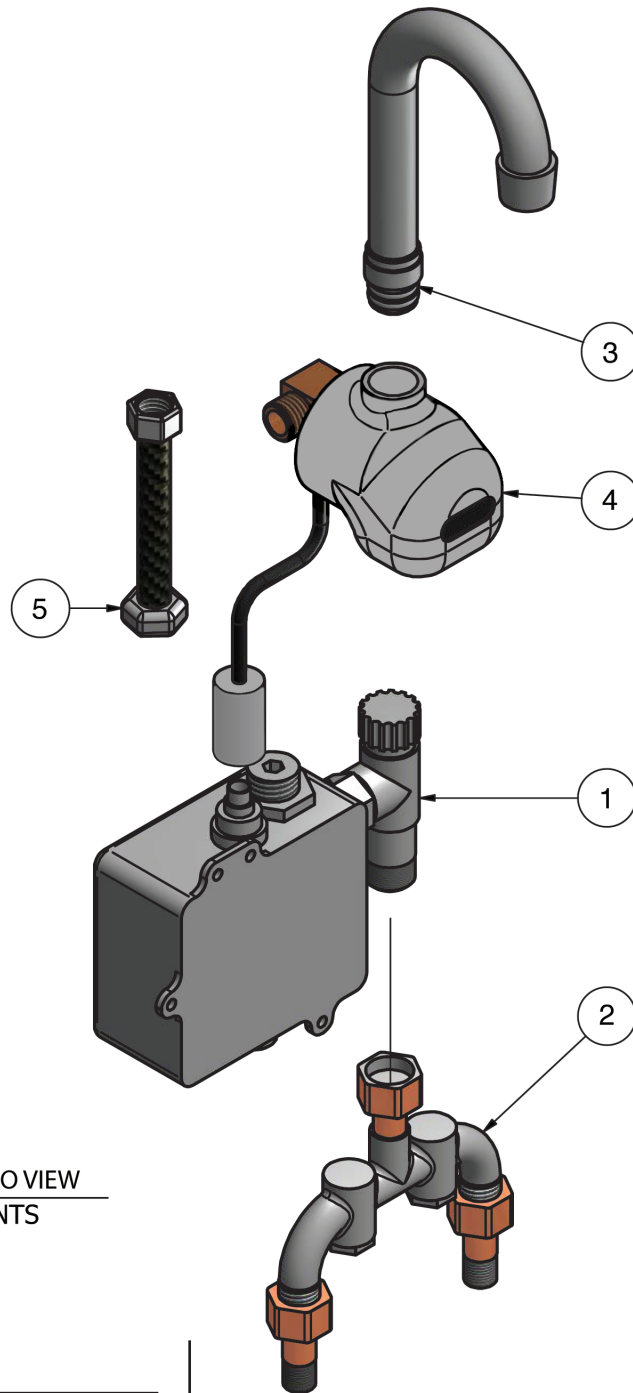

Splash Mount Sensor Faucet

Model: BKF-SEF-3G

BKF-SEF-3G ISO VIEW
Scale = NTS

Exploded Parts Detail:

Diagram #	Quantity	Part Number	Description
1	1	SEF-XX3022	Control Box
2	1	SEF-2X5034	Mixing Valve
3	1	BKF-SPT-3G	3G Spout
4	1	SEF-2X5079	Faucet Body
5	1	SEF-2X5001	Water Line

PRODUCT SPECIFICATION SHEET

RESOURCES