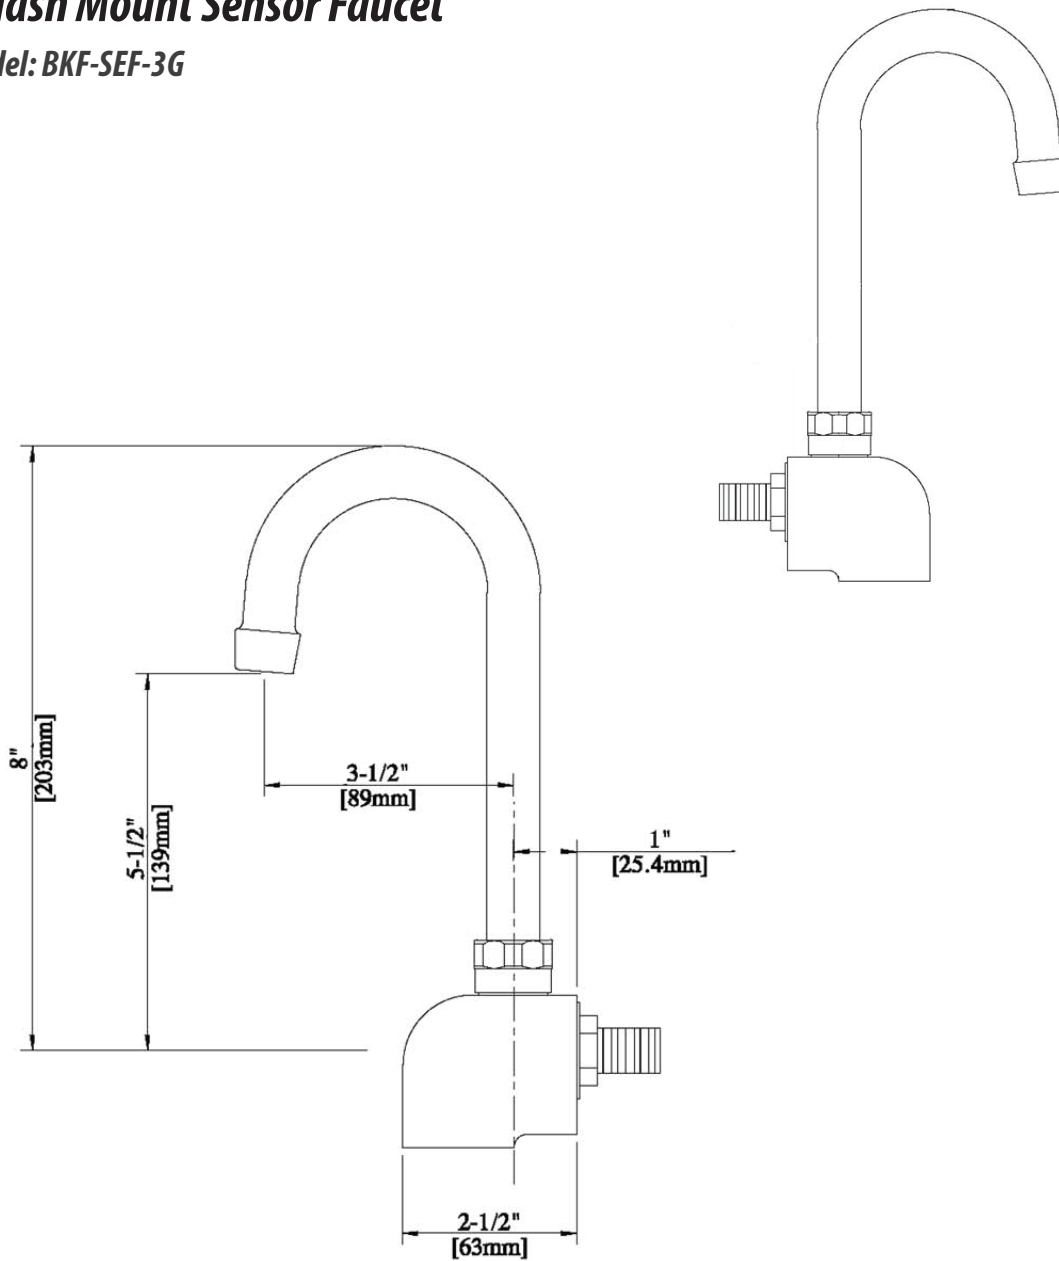

## Splash Mount Sensor Faucet

Model: BKF-SEF-3G

### Product Specifications:

- 3-1/2" Gooseneck Spout
- Hands-Free Use
- Battery or Plug-in Options

# Splash Mount Sensor Faucet

Model: BKF-SEF-3G

BKF-SEF-3G ISO VIEW  
Scale = NTS

### Exploded Parts Detail:

Diagram #	Quantity	Part Number	Description
1	1	SEF-XX3022	Control Box
2	1	SEF-2X5034	Mixing Valve
3	1	BKF-SPT-3G	3G Spout
4	1	SEF-2X5079	Faucet Body
5	1	SEF-2X5001	Water Line