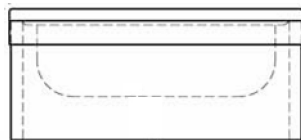

### Options:

- Optional Kit, Including: BK-SFH-48 Service Hose, BKSF-WB1 Service Faucet & BK-UTH-5 Tool Holder
- Service Faucet Hose
- Service Faucet

Part Number	Bowl Dim. (l x w x d)	Drain Location A   B	Overall Dim. (l x w x d)	Sink Depth	Product Weight (lbs)
BKMS-1620-6	20" x 16" x 6"	9 1/4"   12 5/16"	24 1/2" x 19 3/8" x 11"	6"	33.00
BKMS-1620-12	20" x 16" x 12"	9 1/4"   12 5/16"	24 1/2" x 19 3/8" x 17"	12"	48.00
BKMS-2424-12	24" x 24" x 12"	13 1/32"   14 3/8"	28 3/4" x 27 1/2" x 18 3/8"	12"	64.00