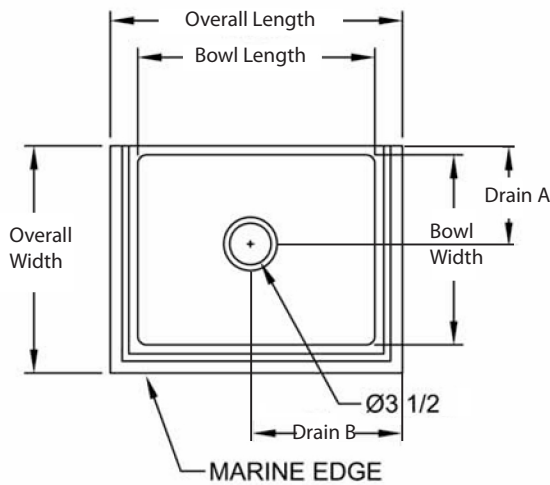

### Features:

- Skirted on 3 Sides
- Floor Mounted
- Drain Included
- 1 Year Warranty

### Options:

- Optional Kit, Including: BK-SFH-48 Service Hose, BKSF-WB1 Service Faucet & BK-UTH-5 Tool Holder
- Service Faucet Hose
- Service Faucet

Part Number	Bowl Dim. (l x w x d)	Drain Location A   B	Overall Dim. (l x w x d)	Sink Depth	Product Weight (lbs)
BKMS-1620-6	20" x 16" x 6"	9 1/4"   12 5/16"	24 1/2" x 19 3/8" x 11"	6"	33.00
BKMS-1620-12	20" x 16" x 12"	9 1/4"   12 5/16"	24 1/2" x 19 3/8" x 17"	12"	48.00
BKMS-2424-12	24" x 24" x 12"	13 1/32"   14 3/8"	28 3/4" x 27 1/2" x 18 3/8"	12"	64.00