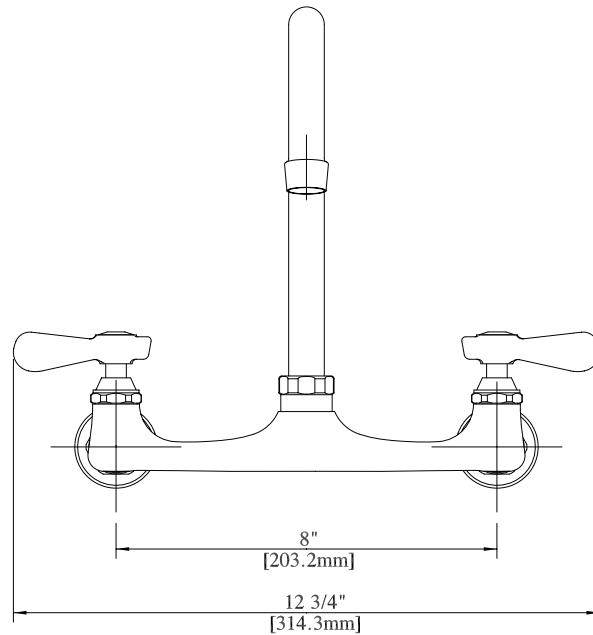

Use your smart phone to scan the above QR code to visit our website: www.bk-resources.com

8" Splash Mount Standard Duty Faucet with Gooseneck Spout

Model: BKF-8W-xG-G, Lead Free

Options:

BKF-C414-VR
Vandal Resistant Aerator - .5 GPM

BK-DMMK-90

Faucet Mounting Kit - *SOLD SEPARATELY*

Product Specifications:

- 1/4 Turn Ceramic Cartridges
- Stainless Steel Valves
- Color Coded Hot & Cold Indicators
- Double O-Ring Spout Seal
- High Polished Chrome Finish
- Lead Free Compliant
- Full Replacement Parts Available

Product Detail:

Model Number	DIM. A	DIM. B	DIM. C	Product Weight (lbs)
BKF-8W-3G-G	3.5" [90]	5.13" [130]	7.88" [200]	2.50
BKF-8W-5G-G	6" [150]	5" [127]	9.5" [241]	3.00
BKF-8W-8G-G	8.5" [215]	7.5" [190.5]	12.38" [314.3]	2.50

Certifications:

Certified to NSF/ANSI 61 Section 9-G

PRODUCT SPECIFICATION SHEET

RESOURCES

8" Splash Mount Standard Duty Faucet with Gooseneck Spout

Model: BKF-8W-xG-G, Lead Free

Exploded Parts Detail:

Diagram #	Quantity	Part Number	Description
1	1	BKF-SPT-XX-G	Gooseneck Spout
2	1	BKF-SPT-NUT	Nut Spout
3	1	BKF-SPT-SPACER	Spout Spacer
4	2	BKF-SPT-ORING	O-Ring Spout
5	1	BKF-SPT-AER-W	Aerator Washer
6	1	BKF-SPT-AER	Aerator
7	1	BKF-SPT-AER-NOZZLE	Nozzle
9	2	BKF-SBH	Handle
11	2	(1) BKF-W-HVC-G & (1) BKF-W-CVC-G	Ceramic Valves
12	1	BKF-8W-XX-G	Faucet Body
13	2	BKD-MN	Mounting Nut
14	2	BKD-MW	Mounting Washer
15	2	BK-8W-ESC	Valve Mounting Nut
16	2	BK-8W-ESC-WASHER	0.63 O-Ring