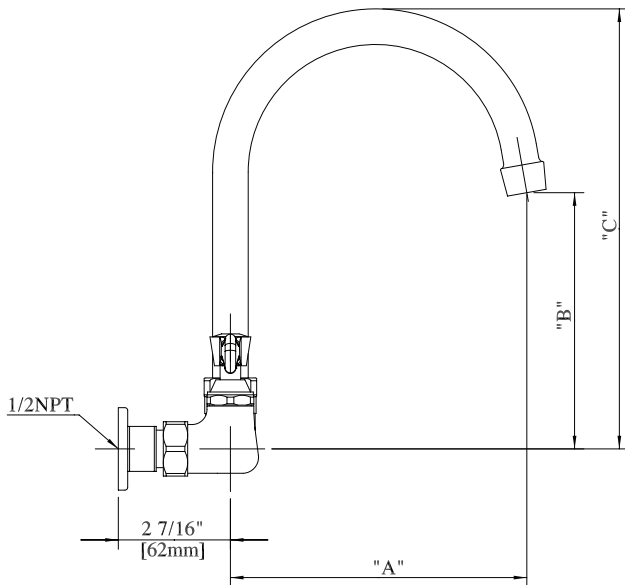

Use your smart phone to scan the above QR code to visit our website: www.bk-resources.com

8" Splash Mount Standard Duty Faucet with Gooseneck Spout

Model: BKF-8W-xG-G, Lead Free

Options:

BKF-C414-VR
Vandal Resistant Aerator - .5 GPM

BK-DMMK-90

Faucet Mounting Kit - *SOLD SEPARATELY*

Product Specifications:

- 1/4 Turn Ceramic Cartridges
- Stainless Steel Valves
- Color Coded Hot & Cold Indicators
- Double O-Ring Spout Seal
- High Polished Chrome Finish
- Lead Free Compliant
- Full Replacement Parts Available

Product Detail:

Model Number	DIM. A	DIM. B	DIM. C	Product Weight (lbs)
BKF-8W-3G-G	3.5" [90]	5.13" [130]	7.88" [200]	2.50
BKF-8W-5G-G	6" [150]	5" [127]	9.5" [241]	3.00
BKF-8W-8G-G	8.5" [215]	7.5" [190.5]	12.38" [314.3]	2.50

Certifications:

Certified to NSF/ANSI 61 Section 9-G

PRODUCT SPECIFICATION SHEET

RESOURCES

8" Splash Mount Standard Duty Faucet with Gooseneck Spout

Model: BKF-8W-xG-G, Lead Free

Exploded Parts Detail:

Diagram #	Quantity	Part Number	Description
1	1	BKF-SPT-XX-G	Gooseneck Spout
2	1	BKF-SPT-NUT	Nut Spout
3	1	BKF-SPT-SPACER	Spout Spacer
4	2	BKF-SPT-ORING	O-Ring Spout
5	1	BKF-SPT-AER-W	Aerator Washer
6	1	BKF-SPT-AER	Aerator
7	1	BKF-SPT-AER-NOZZLE	Nozzle
9	2	BKF-SBH	Handle
11	2	(1) BKF-W-HVC-G & (1) BKF-W-CVC-G	Ceramic Valves
12	1	BKF-8W-XX-G	Faucet Body
13	2	BKD-MN	Mounting Nut
14	2	BKD-MW	Mounting Washer
15	2	BK-8W-ESC	Valve Mounting Nut
16	2	BK-8W-ESC-WASHER	0.63 O-Ring