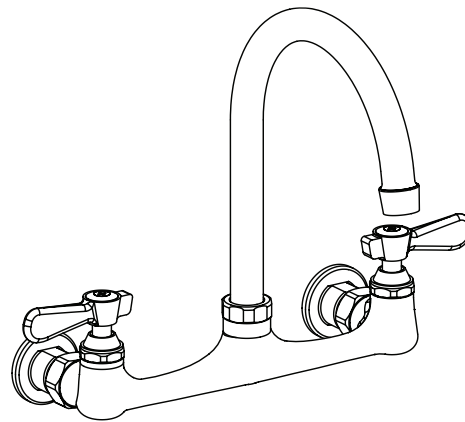

Use your smart phone to scan the above QR code to visit our website: www.bk-resources.com

8" Splash Mount Standard Duty Faucet with Gooseneck Spout

Model: BKF-8W-xG-G, Lead Free

Options:

BKF-C414-VR
Vandal Resistant Aerator - .5 GPM

BK-DMMK-90

Faucet Mounting Kit - *SOLD SEPARATELY*

Product Specifications:

- 1/4 Turn Ceramic Cartridges
- Stainless Steel Valves
- Color Coded Hot & Cold Indicators
- Double O-Ring Spout Seal
- High Polished Chrome Finish
- Lead Free Compliant
- Full Replacement Parts Available

Product Detail:

Model Number	DIM. A	DIM. B	DIM. C	Product Weight (lbs)
BKF-8W-3G-G	3.5" [90]	5.13" [130]	7.88" [200]	2.50
BKF-8W-5G-G	6" [150]	5" [127]	9.5" [241]	3.00
BKF-8W-8G-G	8.5" [215]	7.5" [190.5]	12.38" [314.3]	2.50

Certifications:

Certified to NSF/ANSI 61 Section 9-G

PRODUCT SPECIFICATION SHEET

RESOURCES

8" Splash Mount Standard Duty Faucet with Gooseneck Spout

Model: BKF-8W-xG-G, Lead Free

Exploded Parts Detail:

Diagram #	Quantity	Part Number	Description
1	1	BKF-SPT-XX-G	Gooseneck Spout
2	1	BKF-SPT-NUT	Nut Spout
3	1	BKF-SPT-SPACER	Spout Spacer
4	2	BKF-SPT-ORING	O-Ring Spout
5	1	BKF-SPT-AER-W	Aerator Washer
6	1	BKF-SPT-AER	Aerator
7	1	BKF-SPT-AER-NOZZLE	Nozzle
9	2	BKF-SBH	Handle
11	2	(1) BKF-W-HVC-G & (1) BKF-W-CVC-G	Ceramic Valves
12	1	BKF-8W-XX-G	Faucet Body
13	2	BKD-MN	Mounting Nut
14	2	BKD-MW	Mounting Washer
15	2	BK-8W-ESC	Valve Mounting Nut
16	2	BK-8W-ESC-WASHER	0.63 O-Ring