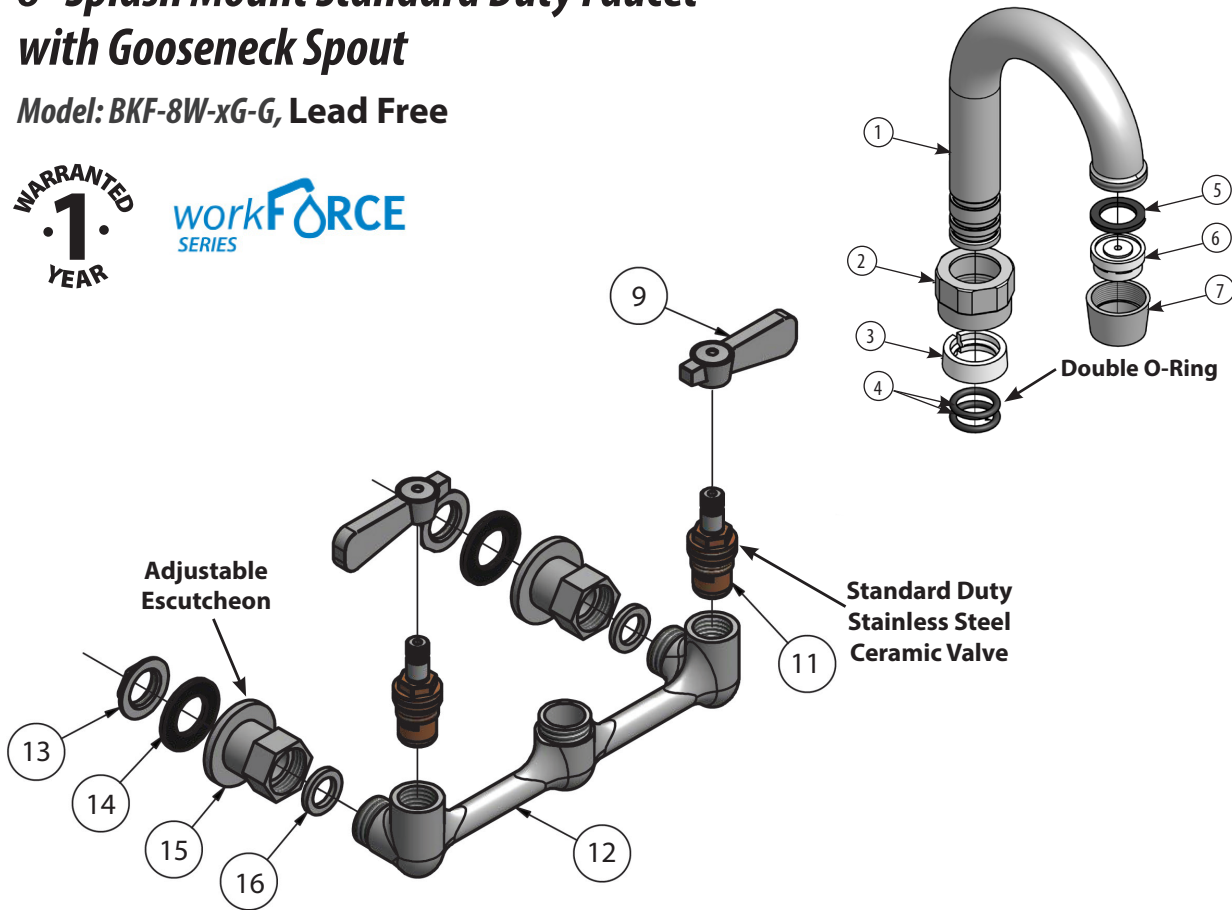

BK-DMMK-90

Faucet Mounting Kit - *SOLD SEPARATELY*

Product Specifications:

- 1/4 Turn Ceramic Cartridges
- Stainless Steel Valves
- Color Coded Hot & Cold Indicators
- Double O-Ring Spout Seal
- High Polished Chrome Finish
- Lead Free Compliant
- Full Replacement Parts Available

Certifications:

Certified to NSF/ANSI 61 Section 9-G

PRODUCT SPECIFICATION SHEET

RESOURCES

8" Splash Mount Standard Duty Faucet with Gooseneck Spout

Model: BKF-8W-xG-G, Lead Free

Exploded Parts Detail:

Diagram #	Quantity	Part Number	Description
1	1	BKF-SPT-XX-G	Gooseneck Spout
2	1	BKF-SPT-NUT	Nut Spout
3	1	BKF-SPT-SPACER	Spout Spacer
4	2	BKF-SPT-ORING	O-Ring Spout
5	1	BKF-SPT-AER-W	Aerator Washer
6	1	BKF-SPT-AER	Aerator
7	1	BKF-SPT-AER-NOZZLE	Nozzle
9	2	BKF-SBH	Handle
11	2	(1) BKF-W-HVC-G & (1) BKF-W-CVC-G	Ceramic Valves
12	1	BKF-8W-XX-G	Faucet Body
13	2	BKD-MN	Mounting Nut
14	2	BKD-MW	Mounting Washer
15	2	BK-8W-ESC	Valve Mounting Nut
16	2	BK-8W-ESC-WASHER	0.63 O-Ring

Optional Spouts & Parts:

Standard Duty Gooseneck Spout
BKF-SPT-3G-G, BKF-SPT-5G-G
BKF-SPT-8G-G

Standard Duty DJ Swing Spout
BKF-SPT-18-G

Standard Duty Swing Spout
BKF-SPT-6-G, BKF-SPT-8-G
BKF-SPT-10-G, BKF-SPT-12-G
BKF-SPT-14-G, BKF-SPT-16-G