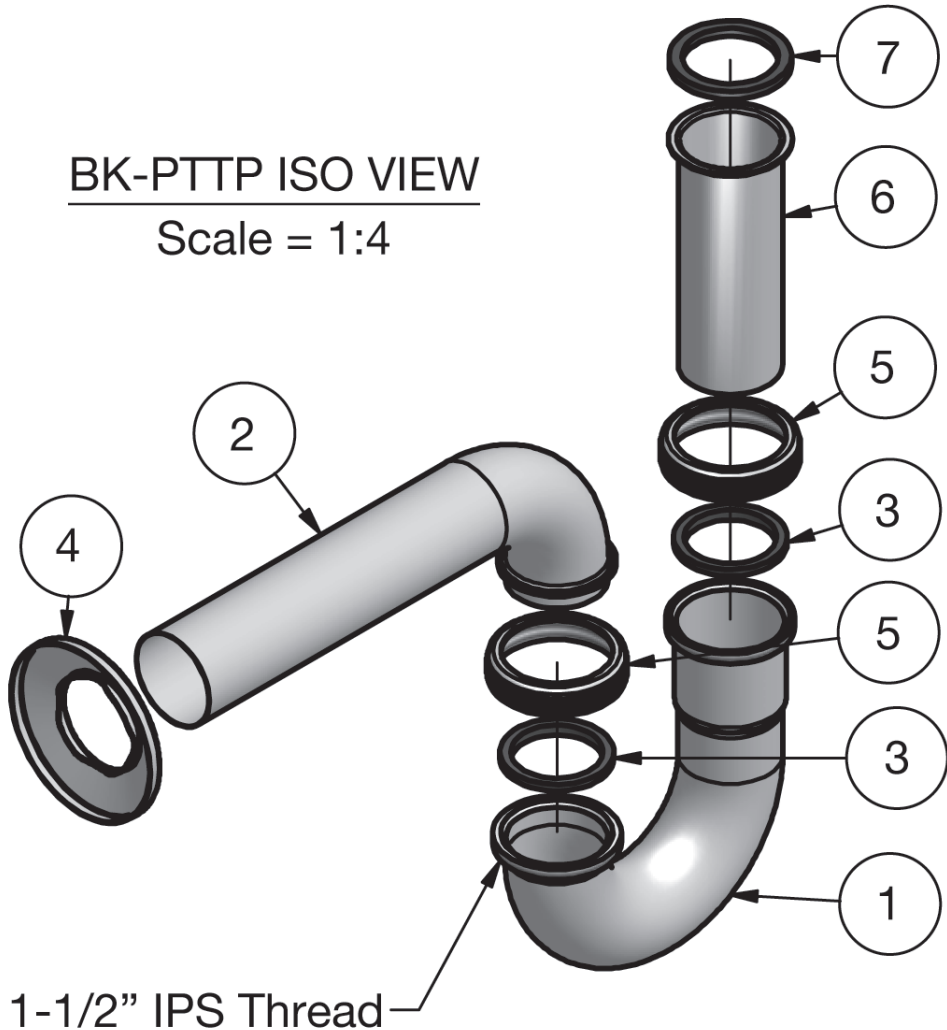

Use your smart phone to scan the above QR code to visit our website: www.bk-resources.com

CPB P-Trap with Tail Piece

Model: BK-PTTP

Product Specifications:

- Chrome Plated Brass
- Washers Included

Due to our commitment to improving our products, specifications are subject to change without notice.

CPB P-Trap with Tail Piece

Model: BK-PTTP

Exploded Parts Detail:

| Diagram # | Quantity | Part Number | Description |
|-----------|----------|----------------|-----------------|
| 1 | 1 | BK-PTTP_180 | Brass Pipe |
| 2 | 1 | BK-PTTP_90 | Brass Pipe |
| 3 | 2 | BK-PTTP_SEAL | Washer |
| 4 | 1 | BK-PTTP_CAP | Brass Cover |
| 5 | 2 | BK-PTTP_NUT | Nut |
| 6 | 1 | BK-PTTP-4-PIPE | Brass Tailpiece |
| 7 | 1 | BK-PTTP_SEAL-2 | Washer |