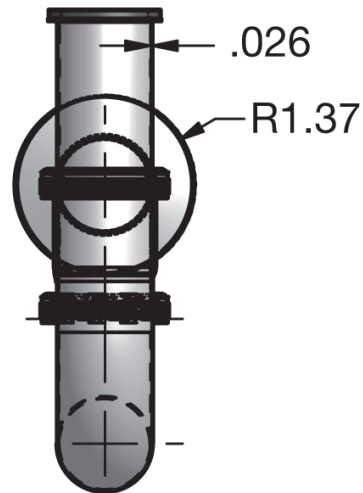

Use your smart phone to scan the above QR code to visit our website: www.bk-resources.com

CPB P-Trap with Tail Piece

Model: BK-PTTP

Product Specifications:

- Chrome Plated Brass
- Washers Included

Due to our commitment to improving our products, specifications are subject to change without notice.

CPB P-Trap with Tail Piece

Model: BK-PTTP

Exploded Parts Detail:

| Diagram # | Quantity | Part Number | Description |
|-----------|----------|----------------|-----------------|
| 1 | 1 | BK-PTTP_180 | Brass Pipe |
| 2 | 1 | BK-PTTP_90 | Brass Pipe |
| 3 | 2 | BK-PTTP_SEAL | Washer |
| 4 | 1 | BK-PTTP_CAP | Brass Cover |
| 5 | 2 | BK-PTTP_NUT | Nut |
| 6 | 1 | BK-PTTP-4-PIPE | Brass Tailpiece |
| 7 | 1 | BK-PTTP_SEAL-2 | Washer |