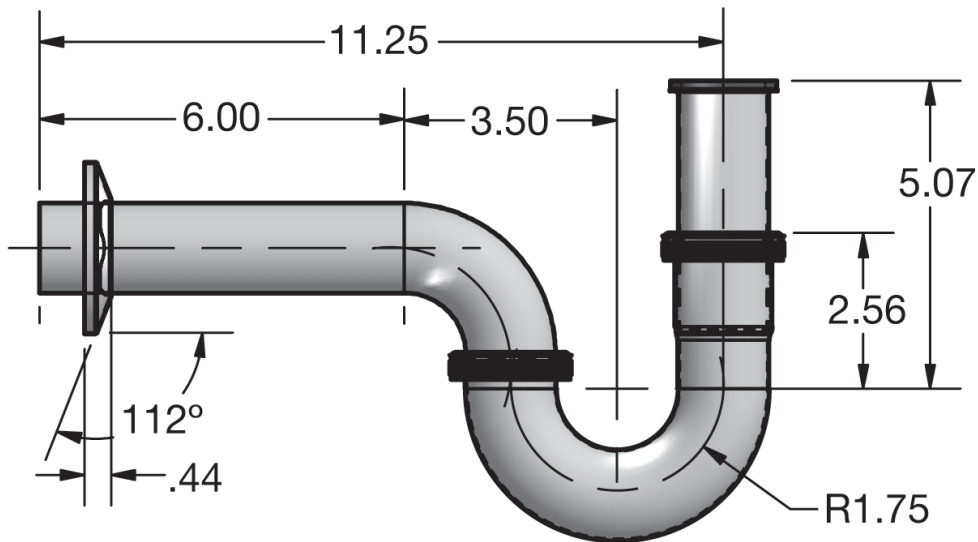

Use your smart phone to scan the above QR code to visit our website: www.bk-resources.com

CPB P-Trap with Tail Piece

Model: BK-PTTP

Product Specifications:

- Chrome Plated Brass
- Washers Included

Due to our commitment to improving our products, specifications are subject to change without notice.

CPB P-Trap with Tail Piece

Model: BK-PTTP

Exploded Parts Detail:

| Diagram # | Quantity | Part Number | Description |
|-----------|----------|----------------|-----------------|
| 1 | 1 | BK-PTTP_180 | Brass Pipe |
| 2 | 1 | BK-PTTP_90 | Brass Pipe |
| 3 | 2 | BK-PTTP_SEAL | Washer |
| 4 | 1 | BK-PTTP_CAP | Brass Cover |
| 5 | 2 | BK-PTTP_NUT | Nut |
| 6 | 1 | BK-PTTP-4-PIPE | Brass Tailpiece |
| 7 | 1 | BK-PTTP_SEAL-2 | Washer |