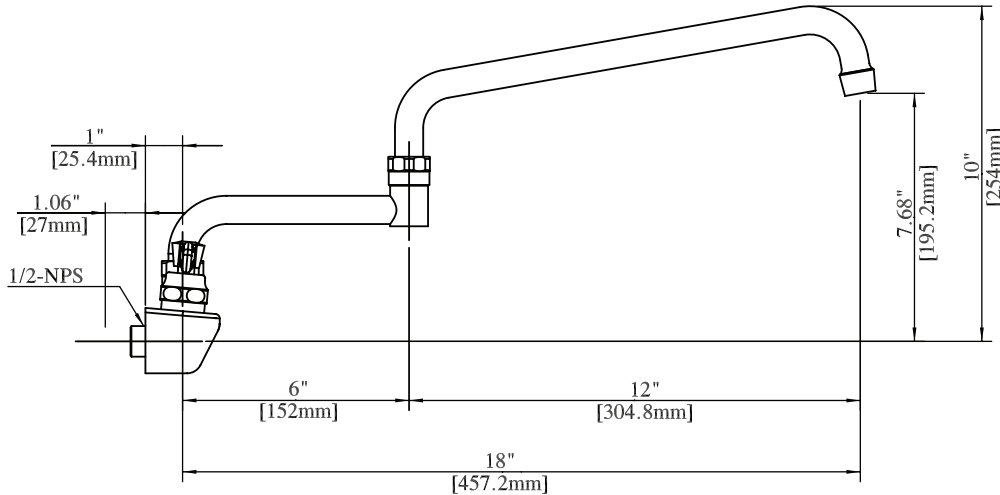

Use your smart phone to scan the above QR code to visit our website: www.bk-resources.com

4" Splash Mount Heavy Duty Solid Body Faucet with DJ Swing Spout

Model: BKF-4SM-18-G, Lead Free

Options:

BKF-C414-VR
Vandal Resistant Aerator - .5 GPM

BKF-WBH
ADA Compliant
Wrist Blade Handles

BK-DMMK-90
Faucet Mounting Kit - *SOLD SEPARATELY*

Product Specifications:

- Heavy Duty Double Seat 1/4 Turn Ceramic Cartridges
- Color Coded Hot & Cold Indicators
- Double O-Ring Spout Seal
- High Polished Triple Dipped Chrome Finish
- Integral Check Valve
- Lead Free Compliant
- Full Replacement Parts Available