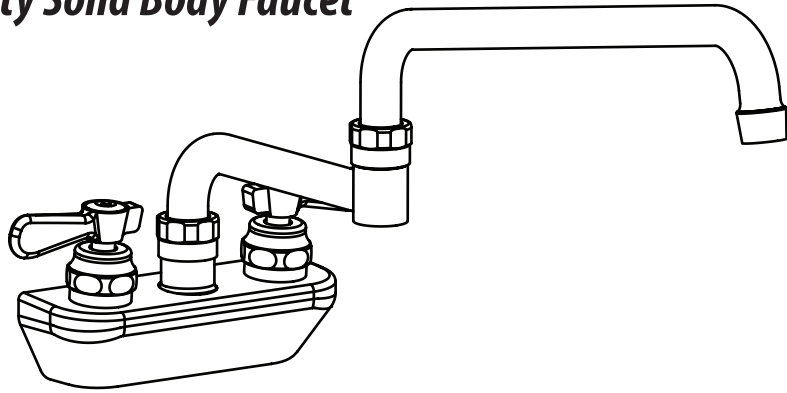

# 4" Splash Mount Heavy Duty Solid Body Faucet with DJ Swing Spout

Model: BKF-4SM-18-G, Lead Free

### Product Specifications:

- Heavy Duty Double Seat 1/4 Turn Ceramic Cartridges
- Color Coded Hot & Cold Indicators
- Double O-Ring Spout Seal
- High Polished Triple Dipped Chrome Finish
- Integral Check Valve
- Lead Free Compliant
- Full Replacement Parts Available