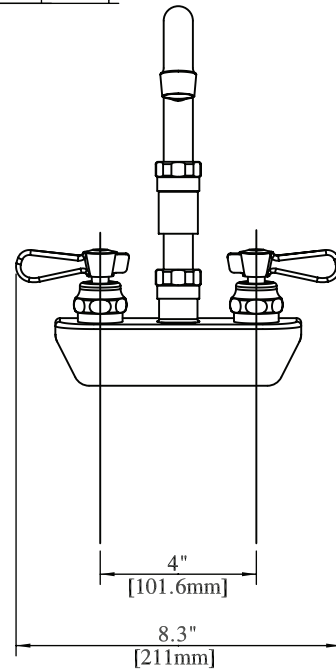

### Product Specifications:

- Heavy Duty Double Seat 1/4 Turn Ceramic Cartridges
- Color Coded Hot & Cold Indicators
- Double O-Ring Spout Seal
- High Polished Triple Dipped Chrome Finish
- Integral Check Valve
- Lead Free Compliant
- Full Replacement Parts Available