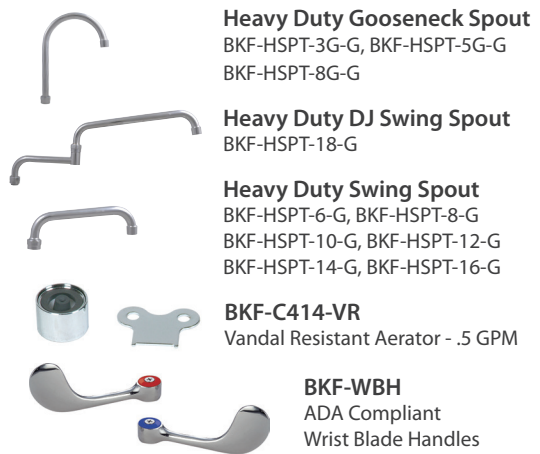

### Product Specifications:

- Heavy Duty Double Seat 1/4 Turn Ceramic Cartridges
- Color Coded Hot & Cold Indicators
- Double O-Ring Spout Seal
- High Polished Triple Dipped Chrome Finish
- Integral Check Valve
- Lead Free Compliant
- Full Replacement Parts Available

# 4" Splash Mount Heavy Duty Solid Body Faucet with DJ Swing Spout

Model: BKF-4SM-18-G, Lead Free

### Exploded Parts Detail:

Diagram #	Quantity	Part Number	Description
1	1	BKF-SPT-XX-G	Spout
2	1	BKF-SPT-AER-W	Aerator Washer
3	1	BKF-SPT-AER	Aerator
4	1	BKF-AER-NOZZLE	Nozzle
5	1	BKF-SPT-NUT	Spout Nut
6	1	BKF-SPT-SPACER	Spacer
7	2	BKF-SPT-ORING	Double O Ring
8	1	BKF-SPT-EXT	Spout Extension
9	2	BKF-SBH	Handle
10	2	BK-BONNET	Bonnet
11	2	BKF-HV/CV-G	Ceramic Valve
12	1	BKF-4SM-XX-G	Faucet Body
13	1	BKF-4SM-SPT-BASE	Spout Base
14	2	BKF-MN	Mounting Nut
15	2	BKF-MW	Mounting Washer

### Optional Spouts & Parts:

BK-DMMK-90 Faucet Mounting Kit - SOLD SEPARATELY

PRODUCT SPECIFICATION SHEET

RESOURCES