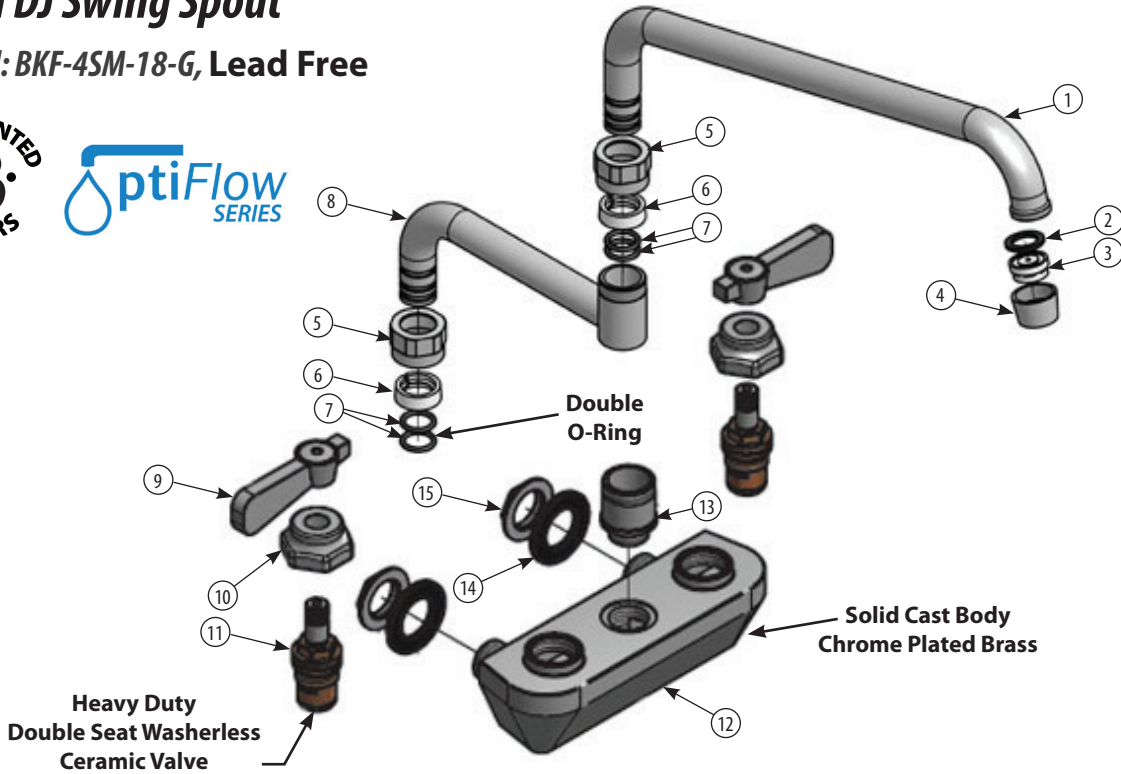

### Product Specifications:

- Heavy Duty Double Seat 1/4 Turn Ceramic Cartridges
- Color Coded Hot & Cold Indicators
- Double O-Ring Spout Seal
- High Polished Triple Dipped Chrome Finish
- Integral Check Valve
- Lead Free Compliant
- Full Replacement Parts Available

# 4" Splash Mount Heavy Duty Solid Body Faucet with DJ Swing Spout

Model: BKF-4SM-18-G, Lead Free

### Exploded Parts Detail:

Diagram #	Quantity	Part Number	Description
1	1	BKF-SPT-XX-G	Spout
2	1	BKF-SPT-AER-W	Aerator Washer
3	1	BKF-SPT-AER	Aerator
4	1	BKF-AER-NOZZLE	Nozzle
5	1	BKF-SPT-NUT	Spout Nut
6	1	BKF-SPT-SPACER	Spacer
7	2	BKF-SPT-ORING	Double O Ring
8	1	BKF-SPT-EXT	Spout Extension
9	2	BKF-SBH	Handle
10	2	BK-BONNET	Bonnet
11	2	BKF-HV/CV-G	Ceramic Valve
12	1	BKF-4SM-XX-G	Faucet Body
13	1	BKF-4SM-SPT-BASE	Spout Base
14	2	BKF-MN	Mounting Nut
15	2	BKF-MW	Mounting Washer