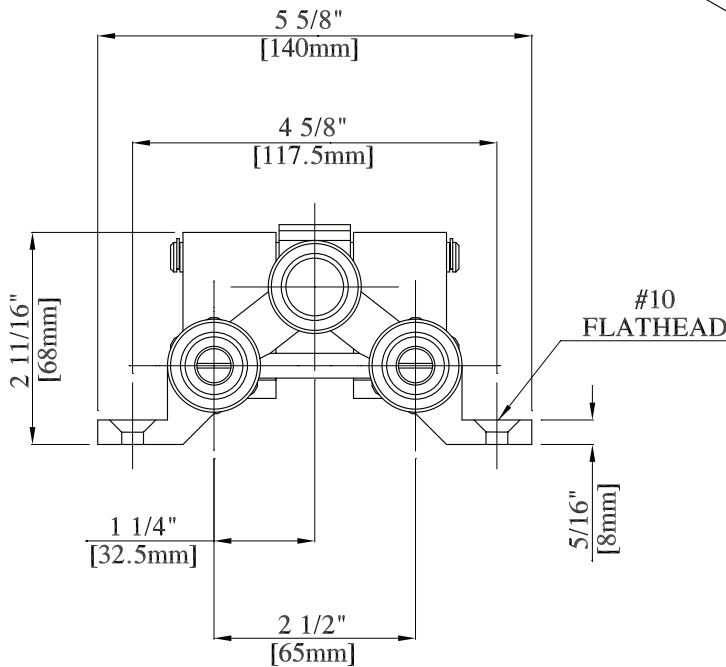

Use your smart phone to scan the above QR code to visit our website: www.bk-resources.com

Dual Pedal Metering Foot Valve

Model: BKDMFV-G, Lead Free

Product Specifications:

- Cast Body
- Adjustable Metered Valve
- Default cycle time set at the CDC recommendation of 20 seconds for handwashing
- Chrome Plated Pedals

Certifications:

PRODUCT SPECIFICATION SHEET

RESOURCES

BKFV ISO VIEW

Scale = 1:2

Insert Small Flathead Screw Driver
to Adjust Run Time.
Turn Left for Shorter Run Time.
Turn Right for Longer Run Time.

GENERAL NOTES:

1.) UNITS OF MEASURE: INCHES
[MILLIMETERS]

2.) CONTENT IS EXCLUSIVE
PROPERTY OF BK RESOURCES. THIS
MAY NOT BE REPLICATED OR
DISTRIBUTED WITHOUT THE WRITTEN
CONSENT OF BK RESOURCES.

PARTS LIST

ITEM	QTY	PART NUMBER	DESCRIPTION
1	1	BKFV_Mixing Valve	
2	2	MF-MV	Metering Valve
3	1	BKKV_PIN1	
4	2	BKFV_HANDLE	