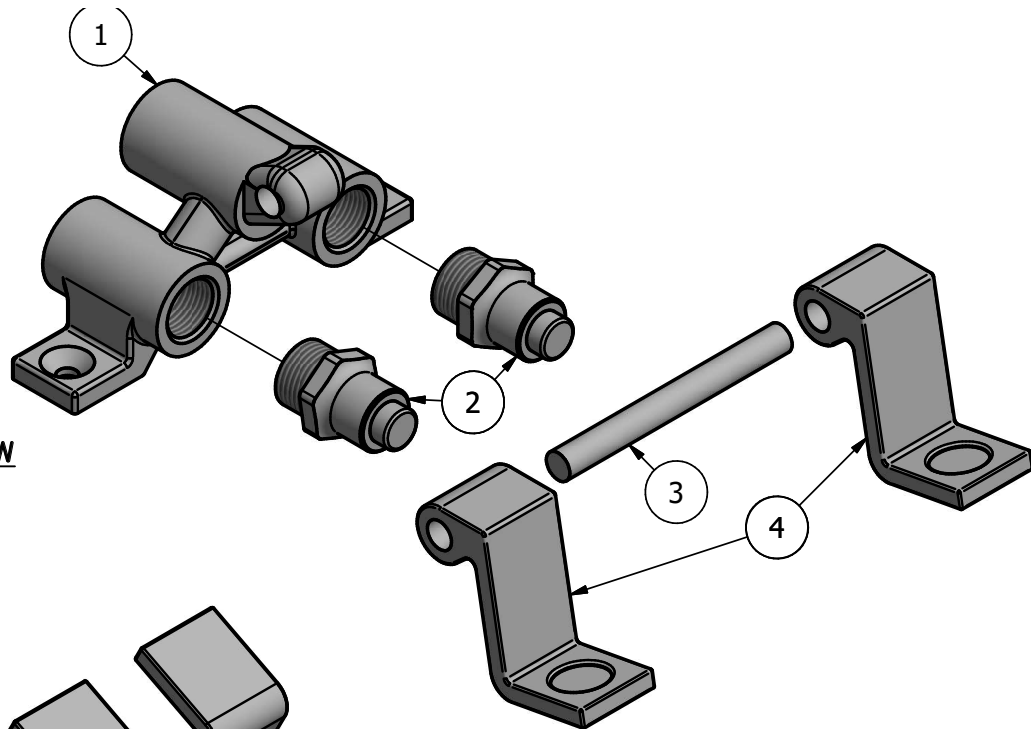

Use your smart phone to scan the above QR code to visit our website: www.bk-resources.com

Dual Pedal Metering Foot Valve

Model: BKDMFV-G, Lead Free

Product Specifications:

- Cast Body
- Adjustable Metered Valve
- Default cycle time set at the CDC recommendation of 20 seconds for handwashing
- Chrome Plated Pedals

Certifications:

PRODUCT SPECIFICATION SHEET

RESOURCES

BKFV ISO VIEW

Scale = 1:2

Insert Small Flathead Screw Driver
to Adjust Run Time.
Turn Left for Shorter Run Time.
Turn Right for Longer Run Time.

GENERAL NOTES:

1.) UNITS OF MEASURE: INCHES
[MILLIMETERS]

2.) CONTENT IS EXCLUSIVE
PROPERTY OF BK RESOURCES. THIS
MAY NOT BE REPLICATED OR
DISTRIBUTED WITHOUT THE WRITTEN
CONSENT OF BK RESOURCES.

PARTS LIST

ITEM	QTY	PART NUMBER	DESCRIPTION
1	1	BKFV_Mixing Valve	
2	2	MF-MV	Metering Valve
3	1	BKKV_PIN1	
4	2	BKFV_HANDLE	