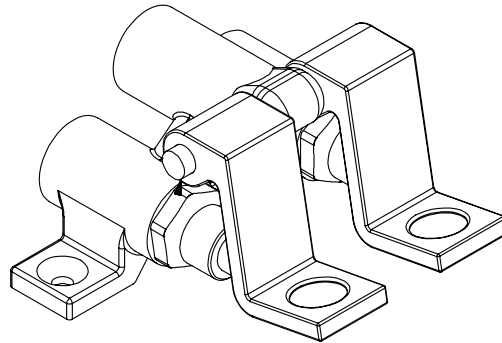

Use your smart phone to scan the above QR code to visit our website: www.bk-resources.com

Dual Pedal Metering Foot Valve

Model: BKDMFV-G, Lead Free

Product Specifications:

- Cast Body
- Adjustable Metered Valve
- Default cycle time set at the CDC recommendation of 20 seconds for handwashing
- Chrome Plated Pedals

Certifications:

PRODUCT SPECIFICATION SHEET

RESOURCES

BKFV ISO VIEW

Scale = 1:2

Insert Small Flathead Screw Driver
to Adjust Run Time.
Turn Left for Shorter Run Time.
Turn Right for Longer Run Time.

GENERAL NOTES:

1.) UNITS OF MEASURE: INCHES
[MILLIMETERS]

2.) CONTENT IS EXCLUSIVE
PROPERTY OF BK RESOURCES. THIS
MAY NOT BE REPLICATED OR
DISTRIBUTED WITHOUT THE WRITTEN
CONSENT OF BK RESOURCES.

PARTS LIST

ITEM	QTY	PART NUMBER	DESCRIPTION
1	1	BKFV_Mixing Valve	
2	2	MF-MV	Metering Valve
3	1	BKKV_PIN1	
4	2	BKFV_HANDLE	