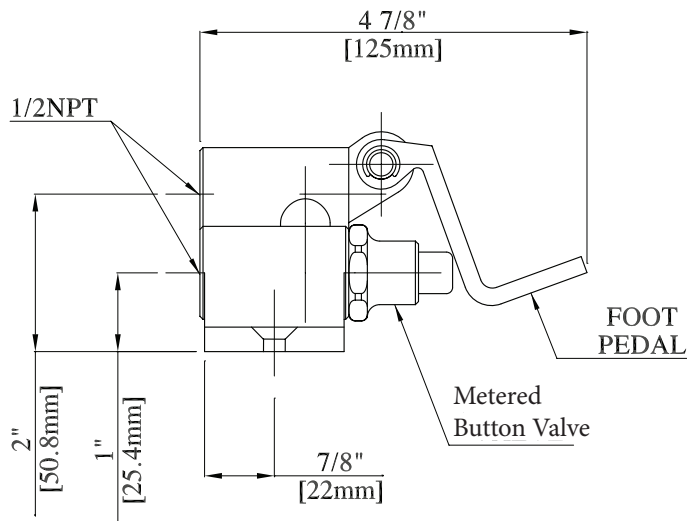

Use your smart phone to scan the above QR code to visit our website: www.bk-resources.com

Dual Pedal Metering Foot Valve

Model: BKDMFV-G, Lead Free

Product Specifications:

- Cast Body
- Adjustable Metered Valve
- Default cycle time set at the CDC recommendation of 20 seconds for handwashing
- Chrome Plated Pedals

Certifications:

PRODUCT SPECIFICATION SHEET

RESOURCES

BKFV ISO VIEW

Scale = 1:2

Insert Small Flathead Screw Driver
to Adjust Run Time.
Turn Left for Shorter Run Time.
Turn Right for Longer Run Time.

GENERAL NOTES:

1.) UNITS OF MEASURE: INCHES
[MILLIMETERS]

2.) CONTENT IS EXCLUSIVE
PROPERTY OF BK RESOURCES. THIS
MAY NOT BE REPLICATED OR
DISTRIBUTED WITHOUT THE WRITTEN
CONSENT OF BK RESOURCES.

PARTS LIST

ITEM	QTY	PART NUMBER	DESCRIPTION
1	1	BKFV_Mixing Valve	
2	2	MF-MV	Metering Valve
3	1	BKKV_PIN1	
4	2	BKFV_HANDLE	