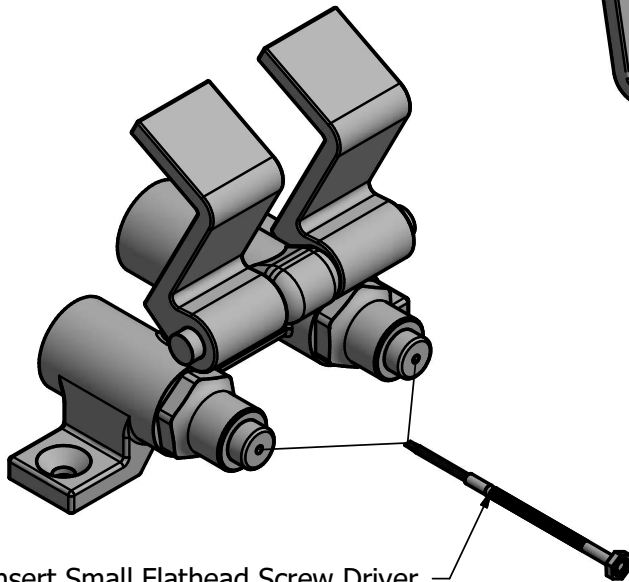

Use your smart phone to scan the above QR code to visit our website: www.bk-resources.com

Dual Pedal Metering Foot Valve

Model: BKDMFV-G, Lead Free

Product Specifications:

- Cast Body
- Adjustable Metered Valve
- Default cycle time set at the CDC recommendation of 20 seconds for handwashing
- Chrome Plated Pedals

Certifications:

PRODUCT SPECIFICATION SHEET

RESOURCES

BKFV ISO VIEW

Scale = 1:2

Insert Small Flathead Screw Driver
to Adjust Run Time.
Turn Left for Shorter Run Time.
Turn Right for Longer Run Time.

GENERAL NOTES:

1.) UNITS OF MEASURE: INCHES
[MILLIMETERS]

2.) CONTENT IS EXCLUSIVE
PROPERTY OF BK RESOURCES. THIS
MAY NOT BE REPLICATED OR
DISTRIBUTED WITHOUT THE WRITTEN
CONSENT OF BK RESOURCES.

PARTS LIST

ITEM	QTY	PART NUMBER	DESCRIPTION
1	1	BKFV_Mixing Valve	
2	2	MF-MV	Metering Valve
3	1	BKKV_PIN1	
4	2	BKFV_HANDLE	