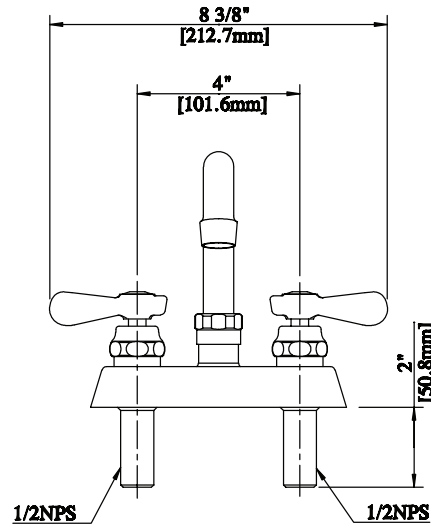

Use your smart phone to scan the above QR code to visit our website: www.bk-resources.com

4" Deck Mount Solid Body Faucet with Swing Spout

Model: BKF-4DM-G, Lead Free