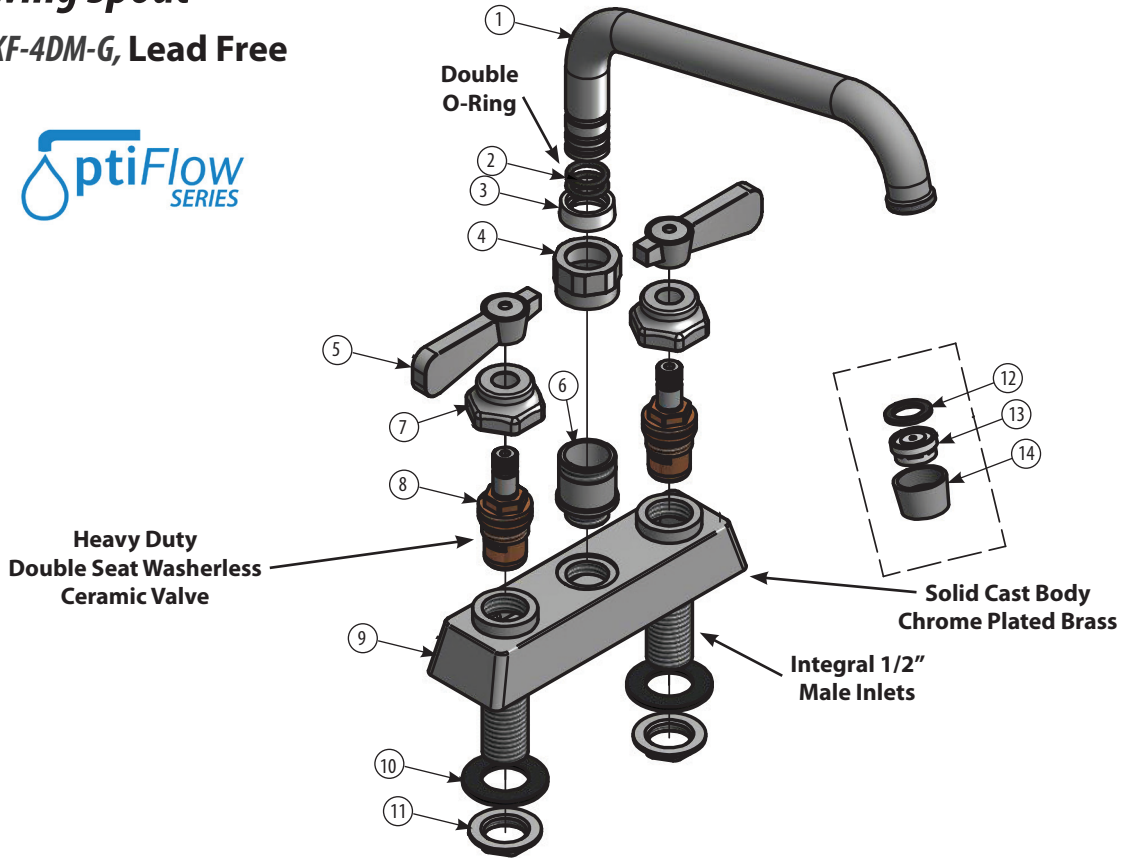

### Product Specifications:

- Heavy Duty Double Seat 1/4 Turn Ceramic Cartridges
- Color Coded Hot & Cold Indicators
- Double O-Ring Spout Seal
- High Polished Triple Dipped Chrome Finish
- Integral Check Valve
- Lead Free Compliant
- Full Replacement Parts Available

### Product Detail:

Model Number	DIM. A	DIM. B	DIM. C
BKF-4DM-6-G	2.75" [69.8]	5" [127]	6" [152.4]
BKF-4DM-8-G	3.16" [80.2]	5.38" [136.5]	8" [203.2]
BKF-4DM-10-G	3.56" [90.5]	5.75" [146]	10" [254]
BKF-4DM-12-G	3.88" [98.4]	6.16" [156.4]	12" [304.8]
BKF-4DM-14-G	4.31" [109.5]	6.56" [166.7]	14" [355.6]
BKF-4DM-16-G	4.75" [120.6]	6.88" [174.6]	16" [406.4]

# 4" Deck Mount Solid Body Faucet with Swing Spout

Model: BKF-4DM-G, Lead Free

### Exploded Parts Detail:

Diagram #	Quantity	Part Number	Description
1	1	BKF-SPT-XX	Spout
2	2	BKF-SPT-ORING	O-Ring
3	1	BKF-SPT-SPACER	Spacer
4	1	BKF-SPT-NUT	Spout Nut
5	2	BKF-SBH	Handle
6	1	BKF-4DM-SPT-BASE	Spout Base
7	2	BKF-BONNET	Bonnet
8	2	BKF-HV/CV-G	Ceramic Valves
9	1	BKF-4DM-XX-G	Faucet Body
10	2	BKF-MW	Mounting Washer
11	2	BKF-MN	Mounting Nut
12	1	BKF-SPT-AER-W	Aerator Washer
13	1	BKF-SPT-AER	Aerator
14	1	BKF-AER-NOZZLE	Nozzle