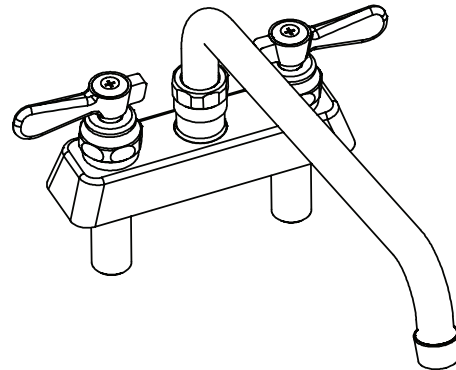

# 4" Deck Mount Solid Body Faucet with Swing Spout

Model: BKF-4DM-G, Lead Free

### Product Specifications:

- Heavy Duty Double Seat 1/4 Turn Ceramic Cartridges
- Color Coded Hot & Cold Indicators
- Double O-Ring Spout Seal
- High Polished Triple Dipped Chrome Finish
- Integral Check Valve
- Lead Free Compliant
- Full Replacement Parts Available