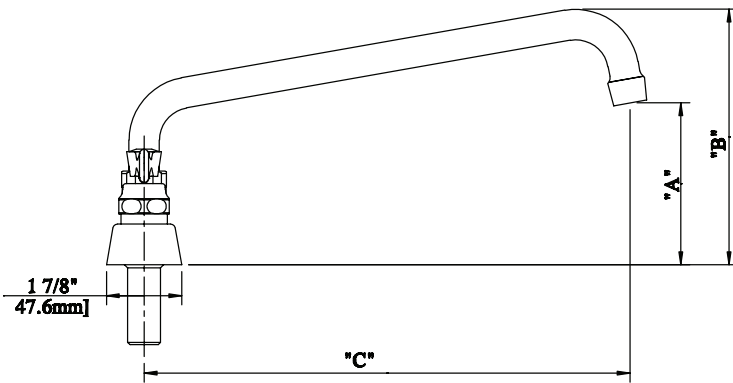

Use your smart phone to scan the above QR code to visit our website: www.bk-resources.com

4" Deck Mount Solid Body Faucet with Swing Spout

Model: BKF-4DM-G, Lead Free