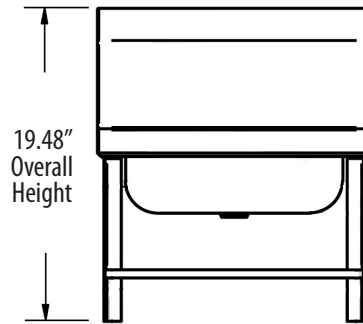

Part Number	Unit Size (w x d)	Bowl Dim. (l x w x d)	Faucet / Spout Mounting	Included Faucet	Drain Size	Product Weight (lbs)
BKHS-D-1410-1-BKK	17" x 17"	14" x 10" x 5"	1 Hole Deck	-	1 7/8"	15.00
BKHS-D-1410-1-BKK-PG	17" x 17"	14" x 10" x 5"	1 Hole Deck	BKKV-G & BKF-DMB-5G-G	1 7/8"	18.50