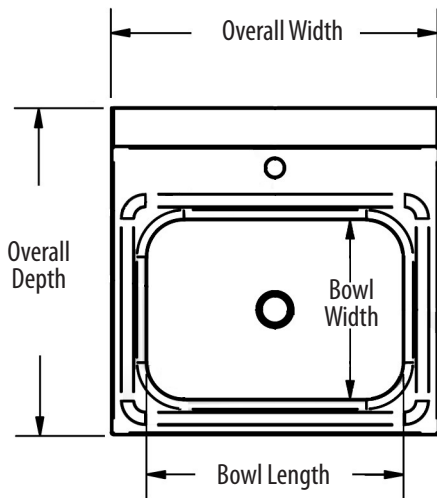

# 14" x 10" Deck Mount Hand Sinks w/ Knee Valve Package

*Stainless Steel Hand Sinks*

Use your smart phone to scan the above QR code to visit our website:  
[www.bk-resources.com](http://www.bk-resources.com)

**Certifications:**

**Features:**

- Wall Mounting Hardware Included
- Drain Included

**Material:**

- T-304 Stainless Steel

**Options:**

- Other Plumbing Accessories - Call For Details
- Knee Valve with Gooseneck Spout and Base

Part Number	Unit Size (w x d)	Bowl Dim. (l x w x d)	Faucet / Spout Mounting	Included Faucet	Drain Size	Product Weight (lbs)
BKHS-D-1410-1-BKK	17" x 17"	14" x 10" x 5"	1 Hole Deck	-	1 7/8"	15.00
BKHS-D-1410-1-BKK-PG	17" x 17"	14" x 10" x 5"	1 Hole Deck	BKKV-G & BKF-DMB-5G-G	1 7/8"	18.50