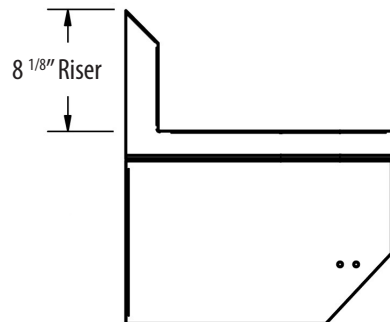

# 14" x 10" Deck Mount Hand Sinks w/ Knee Valve Package

*Stainless Steel Hand Sinks*

Use your smart phone to scan the above QR code to visit our website:  
[www.bk-resources.com](http://www.bk-resources.com)

Part Number	Unit Size (w x d)	Bowl Dim. (l x w x d)	Faucet / Spout Mounting	Included Faucet	Drain Size	Product Weight (lbs)
BKHS-D-1410-1-BKK	17" x 17"	14" x 10" x 5"	1 Hole Deck	-	1 7/8"	15.00
BKHS-D-1410-1-BKK-PG	17" x 17"	14" x 10" x 5"	1 Hole Deck	BKKV-G & BKF-DMB-5G-G	1 7/8"	18.50