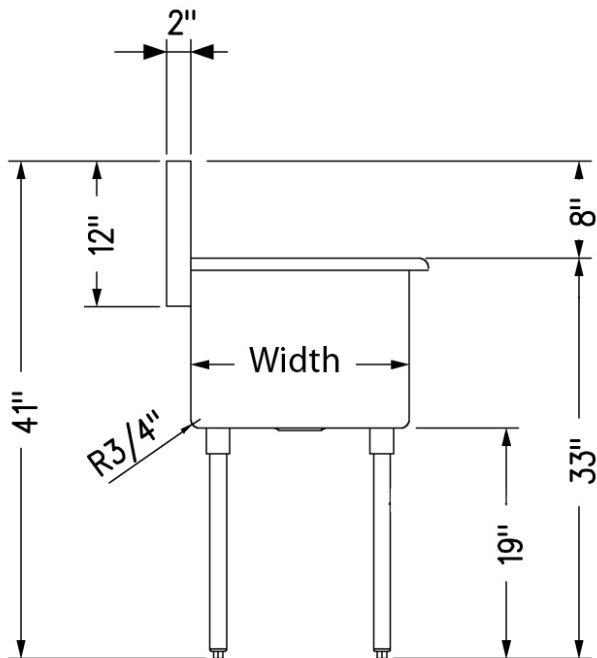

Budget Sink

Stainless Steel Compartment Sinks

PRODUCT DATA SHEET