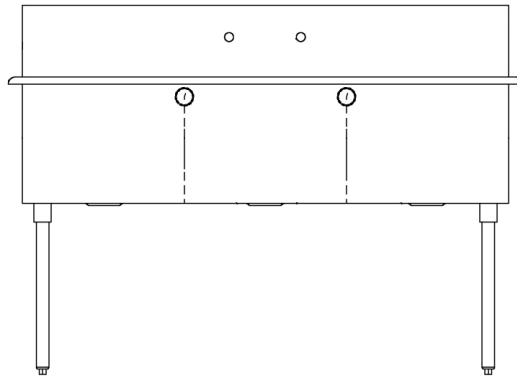

Budget Sink

Stainless Steel Compartment Sinks

PRODUCT DATA SHEET