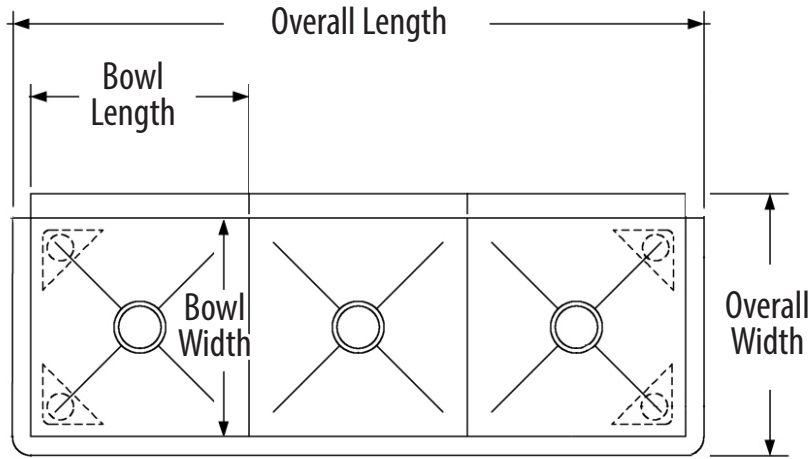

Budget Sink

Stainless Steel Compartment Sinks

PRODUCT DATA SHEET