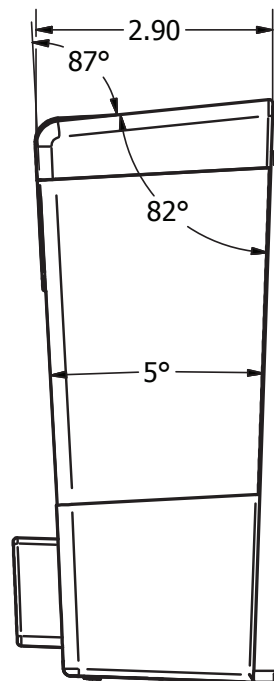

Use your smart phone to scan the above QR code to visit our website: www.bk-resources.com

Soap Dispenser

Model: BK-SD

PRODUCT SPECIFICATION SHEET

RESOURCES

Soap Dispenser

Model: BK-SD

BK-SD ISO VIEW
Scale = 1:4

Exploded Parts Detail:

Diagram #	Quantity	Part Number	Description
1	1	BK-SD-Top	Top
2	1	BK-SD	Soap Dispenser
3	1	BK-SD-PB	Push Button Dispenser