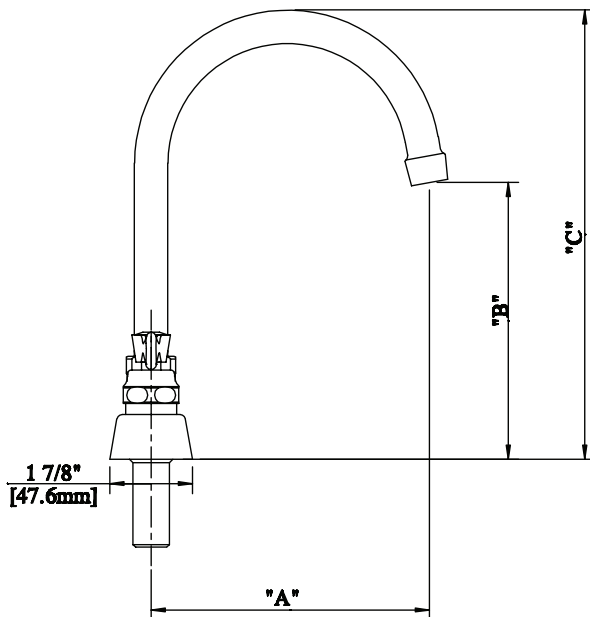

Use your smart phone to scan the above QR code to visit our website: www.bk-resources.com

4" Deck Mount Solid Body Faucet with Gooseneck Spout

Model: BKF-4DM-xG-G, Lead Free

Options:

BKF-C414-VR
Vandal Resistant Aerator - .5 GPM

BKF-WBH
ADA Compliant
Wrist Blade Handles

Product Specifications:

- Heavy Duty Double Seat 1/4 Turn Ceramic Cartridges
- Color Coded Hot & Cold Indicators
- Double O-Ring Spout Seal
- High Polished Triple Dipped Chrome Finish
- Integral Check Valve
- Lead Free Compliant
- Full Replacement Parts Available

Product Detail:

Model Number	DIM. A	DIM. B	DIM. C
BKF-4DM-3G-G	3.5" [90.0]	6.31" [160.3]	9.09" [230.9]
BKF-4DM-5G-G	6" [150]	6.22" [157.9]	10.69" [271.5]
BKF-4DM-8G-G	8.5" [215]	8.75" [222.2]	13.63" [346]
BKF-4DM-3MG-G	3" [76.2]	3" [76.2]	5.25" [133.4]

Certifications:

ADA Compliant

PRODUCT SPECIFICATION SHEET

RESOURCES

4" Deck Mount Solid Body Faucet with Gooseneck Spout

Model: BKF-4DM-xG-G, Lead Free

Exploded Parts Detail:

Diagram #	Quantity	Part Number	Description
1	1	BKF-SPT-XX-G	Gooseneck Spout
2	1	BKF-SPT-NUT	Nut
3	1	BKF-SPT-SPACER	Spacer
4	1	BKF-SPT-ORING	O-Ring
5	1	BKF-SPT-AER-W	Aerator Washer
6	1	BKF-SPT-AER	Aerator
7	1	BKF-AER-NOZZLE	Nozzle
8	2	BKF-4SM-SPT-BASE	Spout Base
9	2	BKF-SBH	Handle
10	1	BKF-BONNET	Bonnet
11	2	(1) BKF-CV-G & (1) BKF-HV-G	Mixing Valve
12	1	BKF-4DM-XX-G	Faucet Body
13	2	BKF-MW	Mounting Washer
14	2	BKF-MN	Mounting Nut