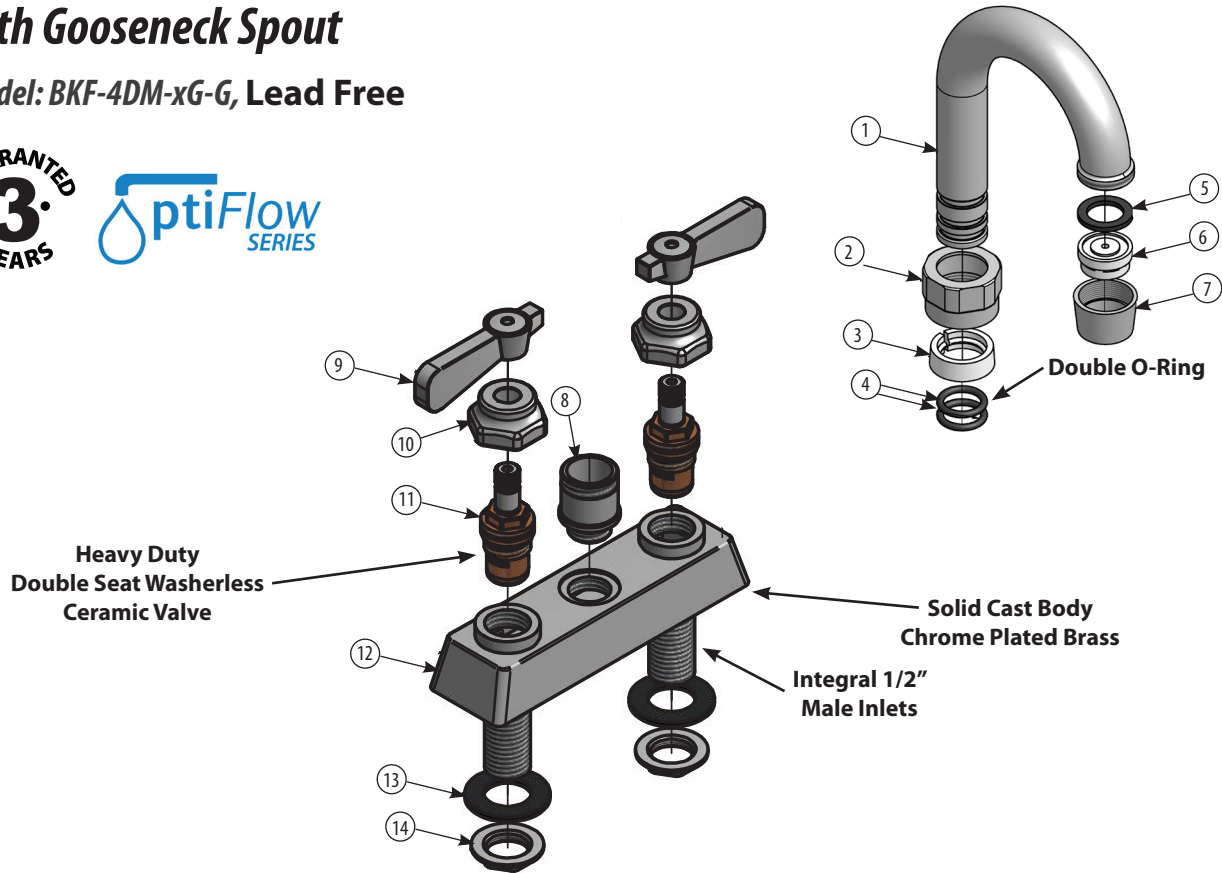

Use your smart phone to scan the above QR code to visit our website: www.bk-resources.com

4" Deck Mount Solid Body Faucet with Gooseneck Spout

Model: BKF-4DM-xG-G, Lead Free

Options:

BKF-C414-VR
Vandal Resistant Aerator - .5 GPM

BKF-WBH
ADA Compliant
Wrist Blade Handles

Product Specifications:

- Heavy Duty Double Seat 1/4 Turn Ceramic Cartridges
- Color Coded Hot & Cold Indicators
- Double O-Ring Spout Seal
- High Polished Triple Dipped Chrome Finish
- Integral Check Valve
- Lead Free Compliant
- Full Replacement Parts Available

Certifications:

ADA Compliant

PRODUCT SPECIFICATION SHEET

RESOURCES

4" Deck Mount Solid Body Faucet with Gooseneck Spout

Model: BKF-4DM-xG-G, Lead Free

Exploded Parts Detail:

Diagram #	Quantity	Part Number	Description
1	1	BKF-SPT-XX-G	Gooseneck Spout
2	1	BKF-SPT-NUT	Nut
3	1	BKF-SPT-SPACER	Spacer
4	1	BKF-SPT-ORING	O-Ring
5	1	BKF-SPT-AER-W	Aerator Washer
6	1	BKF-SPT-AER	Aerator
7	1	BKF-AER-NOZZLE	Nozzle
8	2	BKF-4SM-SPT-BASE	Spout Base
9	2	BKF-SBH	Handle
10	1	BKF-BONNET	Bonnet
11	2	(1) BKF-CV-G & (1) BKF-HV-G	Mixing Valve
12	1	BKF-4DM-XX-G	Faucet Body
13	2	BKF-MW	Mounting Washer
14	2	BKF-MN	Mounting Nut

Optional Spouts & Parts:

Heavy Duty Gooseneck Spout
BKF-HSPT-3G-G, BKF-HSPT-5G-G
BKF-HSPT-8G-G

Heavy Duty DJ Swing Spout
BKF-HSPT-18-G

Heavy Duty Swing Spout
BKF-HSPT-6-G, BKF-HSPT-8-G
BKF-HSPT-10-G, BKF-HSPT-12-G
BKF-HSPT-14-G, BKF-HSPT-16-G