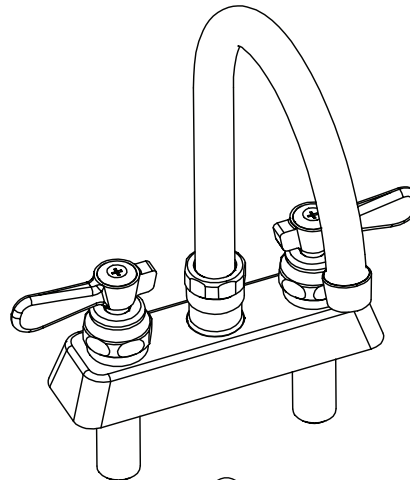

Use your smart phone to scan the above QR code to visit our website: www.bk-resources.com

4" Deck Mount Solid Body Faucet with Gooseneck Spout

Model: BKF-4DM-xG-G, Lead Free

Options:

BKF-C414-VR
Vandal Resistant Aerator - .5 GPM

BKF-WBH
ADA Compliant
Wrist Blade Handles

Product Specifications:

- Heavy Duty Double Seat 1/4 Turn Ceramic Cartridges
- Color Coded Hot & Cold Indicators
- Double O-Ring Spout Seal
- High Polished Triple Dipped Chrome Finish
- Integral Check Valve
- Lead Free Compliant
- Full Replacement Parts Available

Product Detail:

Model Number	DIM. A	DIM. B	DIM. C
BKF-4DM-3G-G	3.5" [90.0]	6.31" [160.3]	9.09" [230.9]
BKF-4DM-5G-G	6" [150]	6.22" [157.9]	10.69" [271.5]
BKF-4DM-8G-G	8.5" [215]	8.75" [222.2]	13.63" [346]
BKF-4DM-3MG-G	3" [76.2]	3" [76.2]	5.25" [133.4]

Certifications:

ADA Compliant

PRODUCT SPECIFICATION SHEET

RESOURCES

4" Deck Mount Solid Body Faucet with Gooseneck Spout

Model: BKF-4DM-xG-G, Lead Free

Exploded Parts Detail:

Diagram #	Quantity	Part Number	Description
1	1	BKF-SPT-XX-G	Gooseneck Spout
2	1	BKF-SPT-NUT	Nut
3	1	BKF-SPT-SPACER	Spacer
4	1	BKF-SPT-ORING	O-Ring
5	1	BKF-SPT-AER-W	Aerator Washer
6	1	BKF-SPT-AER	Aerator
7	1	BKF-AER-NOZZLE	Nozzle
8	2	BKF-4SM-SPT-BASE	Spout Base
9	2	BKF-SBH	Handle
10	1	BKF-BONNET	Bonnet
11	2	(1) BKF-CV-G & (1) BKF-HV-G	Mixing Valve
12	1	BKF-4DM-XX-G	Faucet Body
13	2	BKF-MW	Mounting Washer
14	2	BKF-MN	Mounting Nut