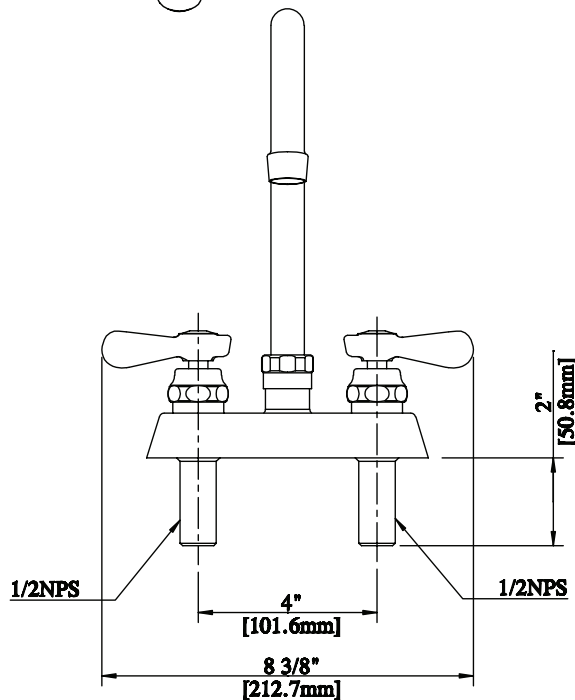

Use your smart phone to scan the above QR code to visit our website: www.bk-resources.com

4" Deck Mount Solid Body Faucet with Gooseneck Spout

Model: BKF-4DM-xG-G, Lead Free

Options:

BKF-C414-VR
Vandal Resistant Aerator - .5 GPM

BKF-WBH
ADA Compliant
Wrist Blade Handles

Product Specifications:

- Heavy Duty Double Seat 1/4 Turn Ceramic Cartridges
- Color Coded Hot & Cold Indicators
- Double O-Ring Spout Seal
- High Polished Triple Dipped Chrome Finish
- Integral Check Valve
- Lead Free Compliant
- Full Replacement Parts Available

Product Detail:

Model Number	DIM. A	DIM. B	DIM. C
BKF-4DM-3G-G	3.5" [90.0]	6.31" [160.3]	9.09" [230.9]
BKF-4DM-5G-G	6" [150]	6.22" [157.9]	10.69" [271.5]
BKF-4DM-8G-G	8.5" [215]	8.75" [222.2]	13.63" [346]
BKF-4DM-3MG-G	3" [76.2]	3" [76.2]	5.25" [133.4]

Certifications:

ADA Compliant

PRODUCT SPECIFICATION SHEET

RESOURCES

4" Deck Mount Solid Body Faucet with Gooseneck Spout

Model: BKF-4DM-xG-G, Lead Free

Exploded Parts Detail:

Diagram #	Quantity	Part Number	Description
1	1	BKF-SPT-XX-G	Gooseneck Spout
2	1	BKF-SPT-NUT	Nut
3	1	BKF-SPT-SPACER	Spacer
4	1	BKF-SPT-ORING	O-Ring
5	1	BKF-SPT-AER-W	Aerator Washer
6	1	BKF-SPT-AER	Aerator
7	1	BKF-AER-NOZZLE	Nozzle
8	2	BKF-4SM-SPT-BASE	Spout Base
9	2	BKF-SBH	Handle
10	1	BKF-BONNET	Bonnet
11	2	(1) BKF-CV-G & (1) BKF-HV-G	Mixing Valve
12	1	BKF-4DM-XX-G	Faucet Body
13	2	BKF-MW	Mounting Washer
14	2	BKF-MN	Mounting Nut