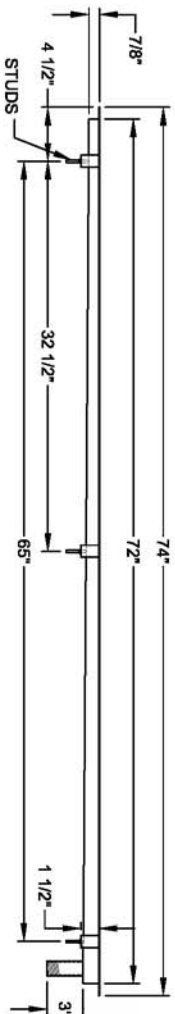

PERFORATED TRAY
2 PIECES

DRAWN FOR:

REF: 72" URN TROUGH

LOCATION:

ITEM #:

MODEL #: BK-URTR-72

DATE: 11-16-04

BY: J.K.

SCALE: 3/4"=1'-0"

CHECKED BY:

BASE: N/A

DATE

REVISIONS

QTY:

SHEET #:

QUAD:

PROD. NO.

MAT.

DECK: 16GA. S.S.

R Resources