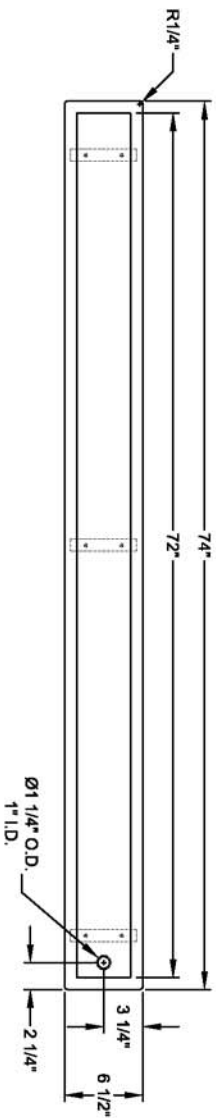

PERFORATED TRAY
2 PIECES

DRAWN FOR:

REF: 72" URN TROUGH

LOCATION:

ITEM #:

MODEL #: BK-URTR-72

DATE: 11-16-04

BY: J.K.

SCALE: 3/4"=1'-0"

CHECKED BY:

BASE: N/A

DATE

REVISIONS

QTY:

SHEET #:

QUAD: