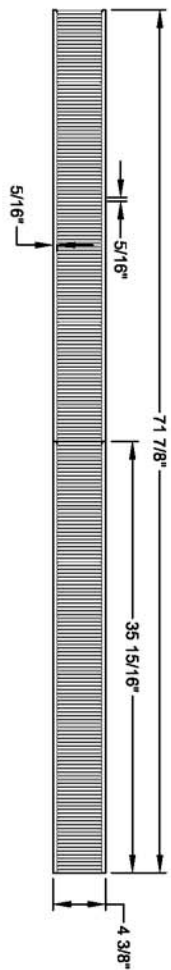

PERFORATED TRAY
2 PIECES

DRAWN FOR:

REF: 72" URN TROUGH

LOCATION:

ITEM #:

MODEL #: BK-URTR-72

DATE: 11-16-04

BY: J.K.

SCALE: 3/4"=1'-0"

CHECKED BY:

BASE: N/A

DATE

REVISIONS

QTY:

SHEET #:

QUAD:

PROD. NO.

MAT.

DECK: 16GA. S.S.

R Resources