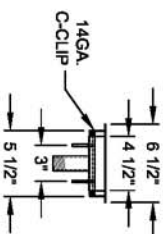

PERFORATED TRAY
2 PIECES

DRAWN FOR:

REF: 72" URN TROUGH

LOCATION:

ITEM #:

MODEL #: BK-URTR-72

DATE: 11-16-04

BY: J.K.

SCALE: 3/4"=1'-0"

CHECKED BY:

BASE: N/A

DATE

REVISIONS

QTY:

SHEET #:

QUAD: