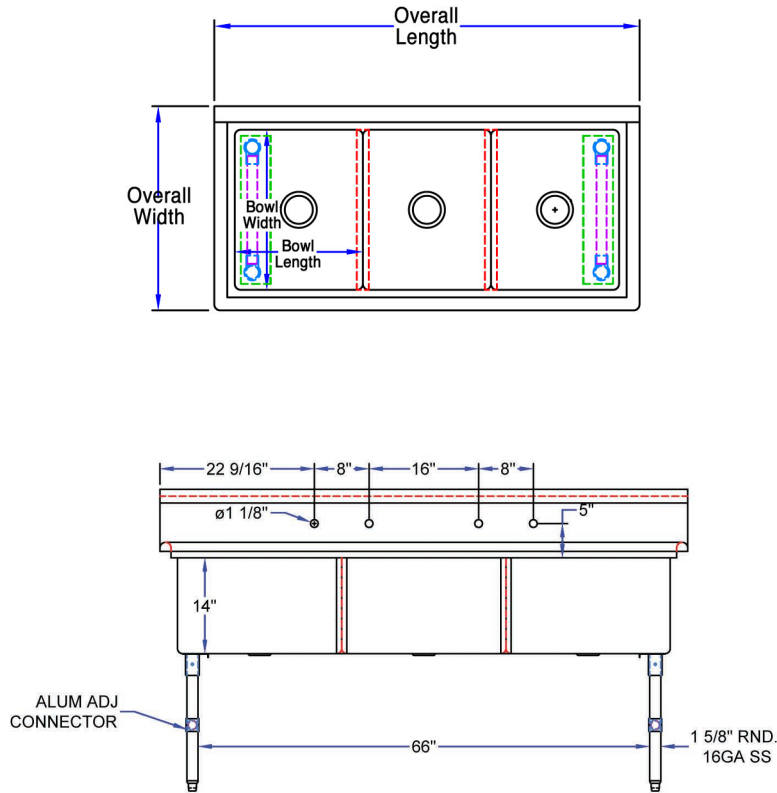

Three Compartment - No Drainboards

Stainless Steel Compartment Sinks

PRODUCT DATA SHEET

BK RESOURCES