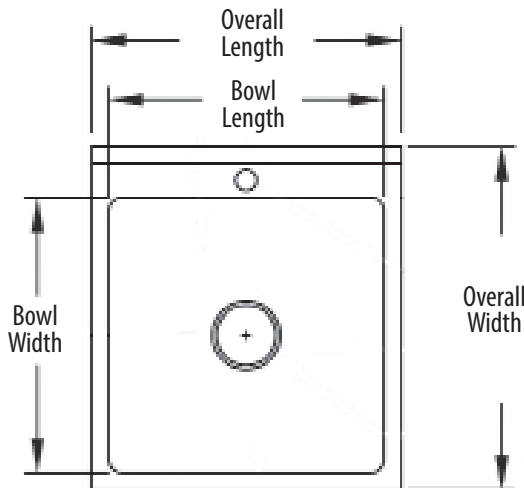

## Material:

- T-304 16 ga. Stainless Steel

Part Number	Unit Size (l x w)	Bowl Dim. (l x w x d)	Faucet / Spout Mounting	Side Splash	Drain Size	Product Weight (lbs)
BKHS-D-1616	18" x 20"	16" x 16" x 10"	1 Hole Deck	-	3 1/2"	26.00
BKHS-D-1616-P-G	18" x 20"	16" x 16" x 10"	1 Hole Deck	-	3 1/2"	
BKHS-D-1616-SS	18" x 20"	16" x 16" x 10"	1 Hole Deck	Dual	3 1/2"	30.00
BKHS-D-1616-SS-P-G	18" x 20"	16" x 16" x 10"	1 Hole Deck	Dual	3 1/2"	