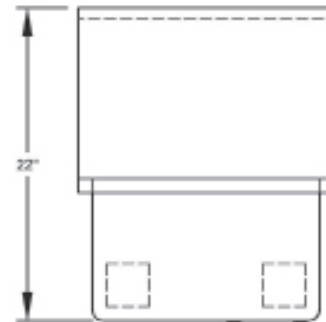

## Material:

- T-304 16 ga. Stainless Steel

Part Number	Unit Size (l x w)	Bowl Dim. (l x w x d)	Faucet / Spout Mounting	Side Splash	Drain Size	Product Weight (lbs)
BKHS-D-1616	18" x 20"	16" x 16" x 10"	1 Hole Deck	-	3 1/2"	26.00
BKHS-D-1616-P-G	18" x 20"	16" x 16" x 10"	1 Hole Deck	-	3 1/2"	
BKHS-D-1616-SS	18" x 20"	16" x 16" x 10"	1 Hole Deck	Dual	3 1/2"	30.00
BKHS-D-1616-SS-P-G	18" x 20"	16" x 16" x 10"	1 Hole Deck	Dual	3 1/2"	