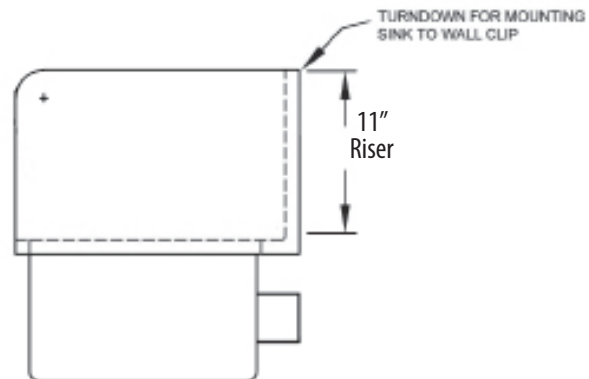

## Material:

- T-304 16 ga. Stainless Steel

Part Number	Unit Size (l x w)	Bowl Dim. (l x w x d)	Faucet / Spout Mounting	Side Splash	Drain Size	Product Weight (lbs)
BKHS-D-1616	18" x 20"	16" x 16" x 10"	1 Hole Deck	-	3 1/2"	26.00
BKHS-D-1616-P-G	18" x 20"	16" x 16" x 10"	1 Hole Deck	-	3 1/2"	
BKHS-D-1616-SS	18" x 20"	16" x 16" x 10"	1 Hole Deck	Dual	3 1/2"	30.00
BKHS-D-1616-SS-P-G	18" x 20"	16" x 16" x 10"	1 Hole Deck	Dual	3 1/2"	