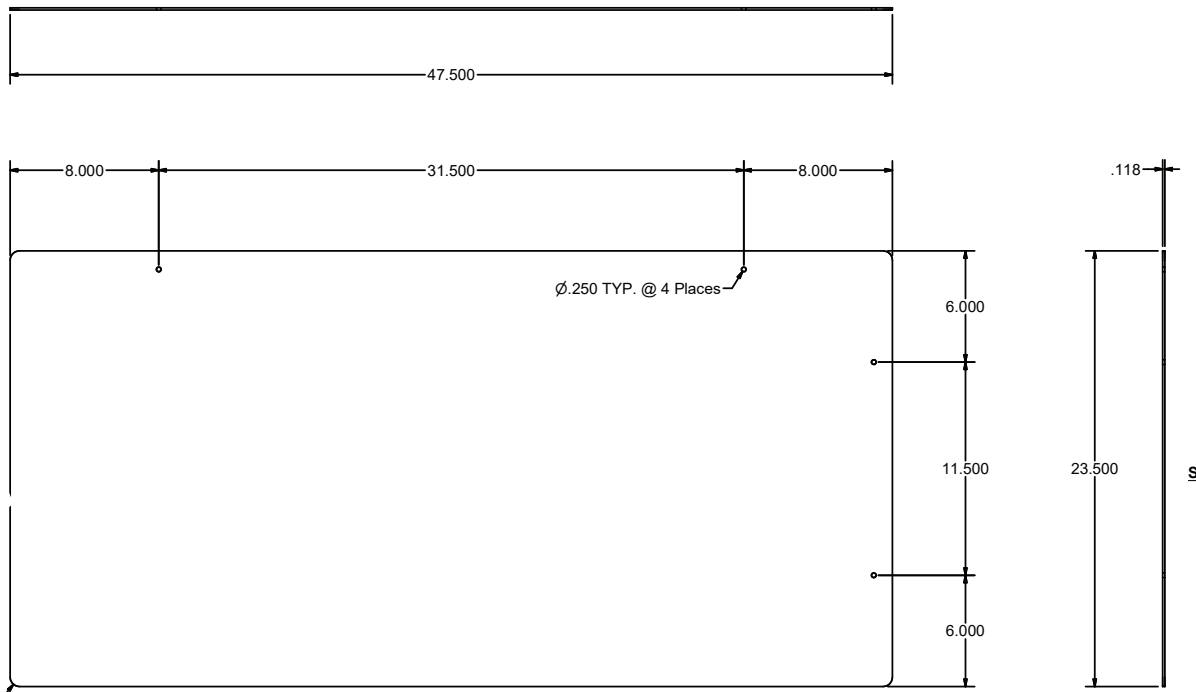

24" x 48" Hanging Safety Barrier

Personal Protective Equipment

Use your smart phone to scan the above QR code to visit our website:
www.bk-resources.com

Material

- Polycarbonate
- Mounting hardware included
- 48" wire and S brackets

Features:

- Improve the health and safety of customer interactions
- Portable
- Scratch resistant
- Easy to Clean
- .118" Thick

Hanging Safety Barrier

Part Number

PPE-SB-H-2448

PRODUCT DATA SHEET