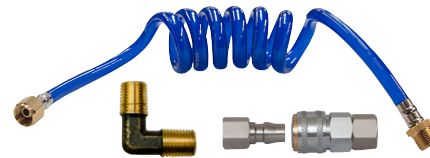

### Options: (Included in Kits)

- Quick Disconnect - 1 Year Warranty
- 90° Male to Male Elbow - 1 Year Warranty
- 90° Male to Female Elbow - 1 Year Warranty

Inside Diameter	Length	Water Line Only	Product Weight (lbs)
1/4"	48"	WSL-2548	0.30
1/4"	72"	WSL-2572	0.30
3/8"	48"	WSL-3848	0.40
3/8"	72"	WSL-3872	0.50
1/2"	48"	WSL-5048	0.50
1/2"	72"	WSL-5072	1.00

### Water Supply Line Kit WSL-XXXX-WLK1

- Includes:
- Water Line
  - Male to Female Adapter

### Water Supply Line Kit WSL-XXXX-WLK2

- Includes:
- Water Line
  - Male to Male Adapter

### Water Supply Line Kit WSL-XXXX-WLK3

- Includes:
- Water Line
  - Male to Female Adapter
  - Quick Disconnect