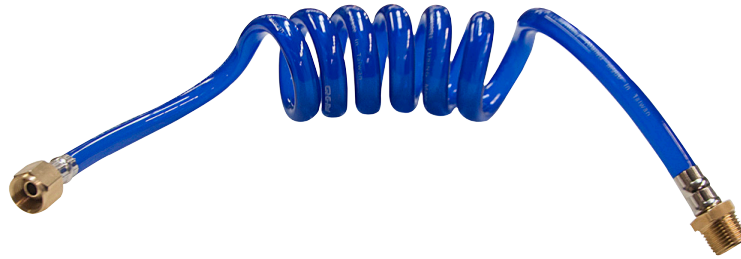

# Water Supply Lines

Model: WSL-XXXX

Use your smart phone to scan the above QR code to visit our website: [www.bk-resources.com](http://www.bk-resources.com)

### Features:

- Will not kink or crack
- Operating range of -40°F to 160°F,
- Allows for easy mobility for cleaning and maintenance
- Great for ice machines, coffee makers, beverage dispensing equipment, steamers, combi ovens, and drain lines

### Options: (Included in Kits)

- Quick Disconnect - 1 Year Warranty
- 90° Male to Male Elbow - 1 Year Warranty
- 90° Male to Female Elbow - 1 Year Warranty

Inside Diameter	Length	Water Line Only	Product Weight (lbs)
1/4"	48"	WSL-2548	0.30
1/4"	72"	WSL-2572	0.30
3/8"	48"	WSL-3848	0.40
3/8"	72"	WSL-3872	0.50
1/2"	48"	WSL-5048	0.50
1/2"	72"	WSL-5072	1.00

### Water Supply Line Kit WSL-XXXX-WLK1

- Includes:
- Water Line
  - Male to Female Adapter