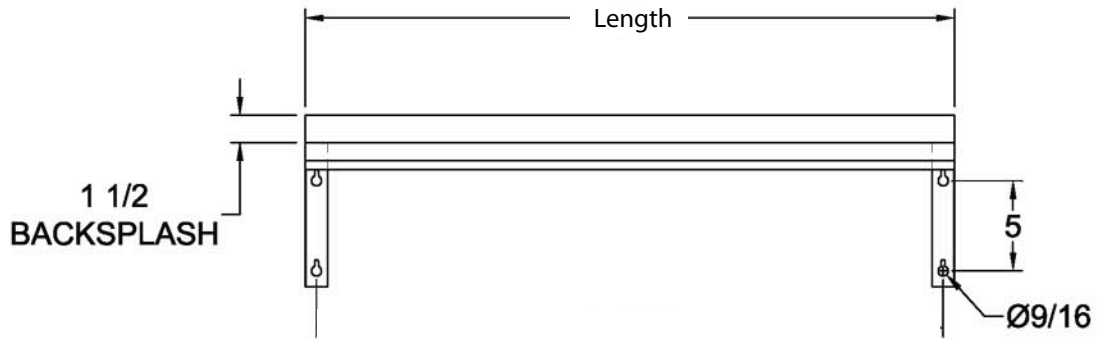

Wall Shelves

T-304 Premium Stainless Steel Wall Shelves

Model: BKWS

PRODUCT DATA SHEET

BK RESOURCES