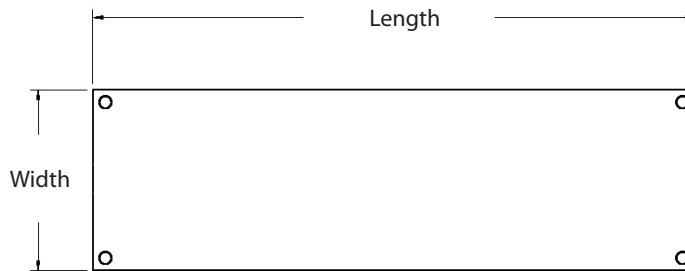

Single Overshelves

Stainless Steel Overshelves

Use your smart phone to scan the above QR code to visit our website:
www.bk-resources.com

Certifications:

Features:

- Single Overshelves 18" (h)
- Mounts directly on table with included self-tapping screws
- 18" Wide Shelves include "C" Channels for Support

Material:

- T-304 18 ga. Stainless Steel

Length	T-304 S/S 12" Width	Product Weight (lbs)	T-304 S/S 18" Width	Product Weight (lbs)
36"	BK-OSS-1236	15.00	BK-OSS-1836	23.00
48"	BK-OSS-1248	9.00	BK-OSS-1848	28.00
60"	BK-OSS-1260	20.00	BK-OSS-1860	34.00
72"	BK-OSS-1272	24.00	BK-OSS-1872	37.00
96"	BK-OSS-1296	33.00	BK-OSS-1896	52.00