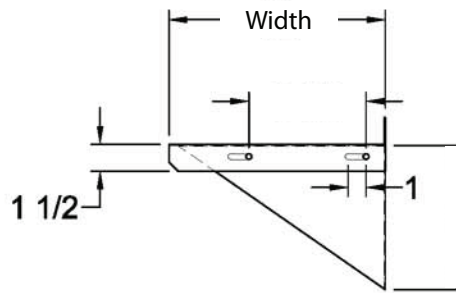

Material:

- T-304 18 ga. Stainless Steel

Length	T-304 S/S 12" Width	Product Weight (lbs)	T-304 S/S 18" Width	Product Weight (lbs)
36"	BK-OSS-1236	15.00	BK-OSS-1836	23.00
48"	BK-OSS-1248	9.00	BK-OSS-1848	28.00
60"	BK-OSS-1260	20.00	BK-OSS-1860	34.00
72"	BK-OSS-1272	24.00	BK-OSS-1872	37.00
96"	BK-OSS-1296	33.00	BK-OSS-1896	52.00

PRODUCT DATA SHEET

BK RESOURCES

Wall Shelves

T-304 Premium Stainless Steel Wall Shelves

Model: BKWS

PRODUCT DATA SHEET

BK RESOURCES