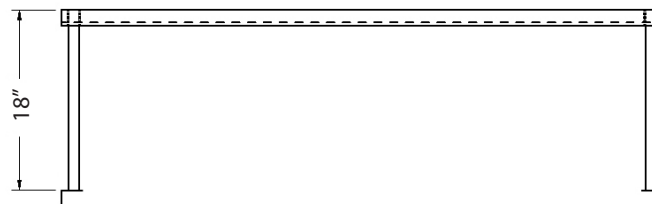

Single Overshelves

Stainless Steel Overshelves

Use your smart phone to scan the above QR code to visit our website:
www.bk-resources.com

Certifications:

Features:

- Single Overshelves 18" (h)
- Mounts directly on table with included self-tapping screws
- 18" Wide Shelves include "C" Channels for Support

Material:

- T-304 18 ga. Stainless Steel

Length	T-304 S/S 12" Width	Product Weight (lbs)	T-304 S/S 18" Width	Product Weight (lbs)
36"	BK-OSS-1236	15.00	BK-OSS-1836	23.00
48"	BK-OSS-1248	9.00	BK-OSS-1848	28.00
60"	BK-OSS-1260	20.00	BK-OSS-1860	34.00
72"	BK-OSS-1272	24.00	BK-OSS-1872	37.00
96"	BK-OSS-1296	33.00	BK-OSS-1896	52.00