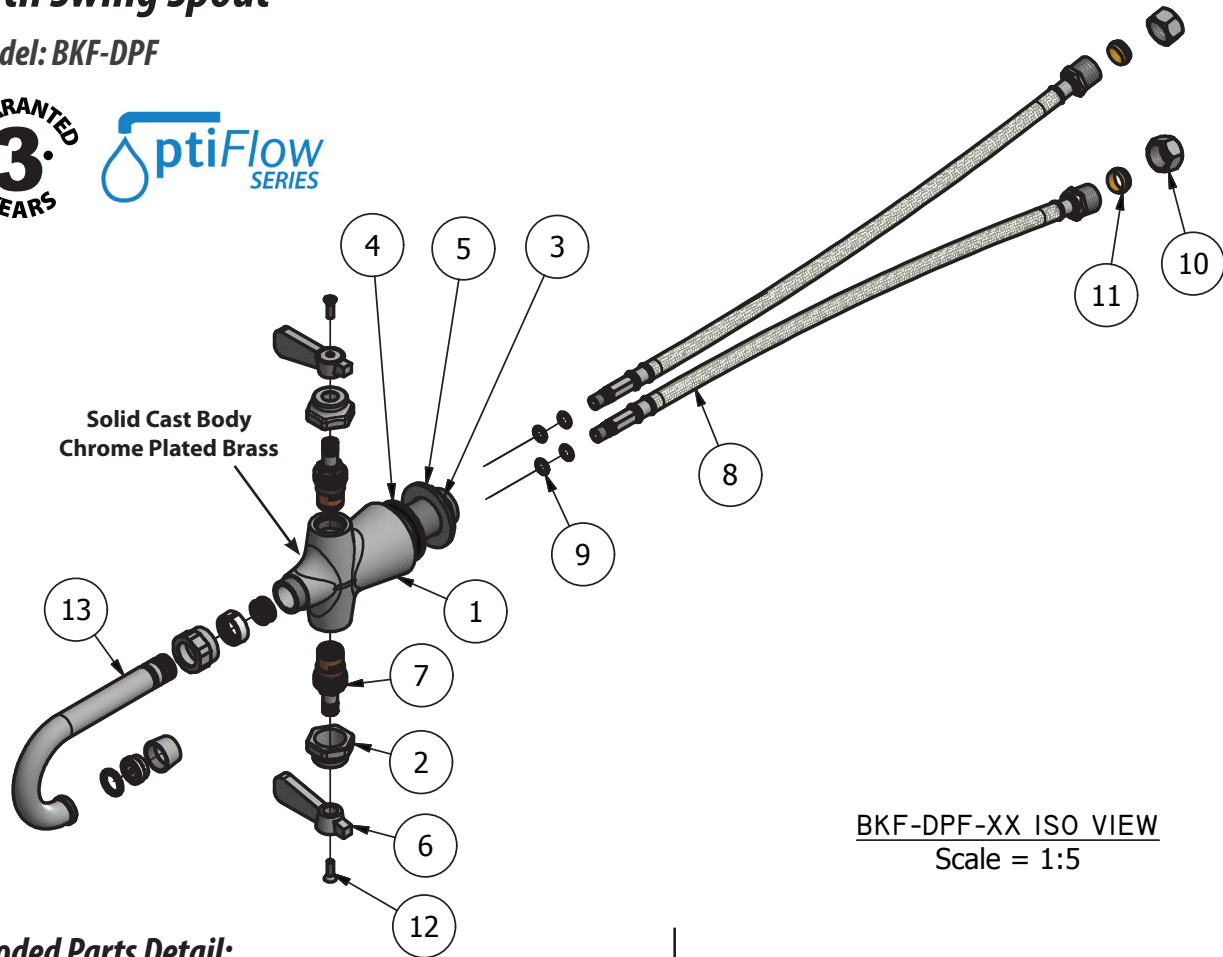

### Product Specifications:

- Heavy Duty Double Seat 1/4 Turn Ceramic Cartridges
- High Polished Dipped Chrome Finish
- Full Replacement Parts Available

### Product Detail:

Model Number	DIM. A	DIM. B	DIM. C
BKF-DPF-6-G	5" [127]	7.25" [184.2]	6" [152.4]
BKF-DPF-8-G	5.38" [136.5]	7.63" [193.7]	8" [203.2]
BKF-DPF-10-G	5.75" [146]	8" [203.2]	10" [254]
BKF-DPF-12-G	6.81" [157.5]	8.38" [212.7]	12" [304.8]
BKF-DPF-14-G	6.63" [168.3]	8.75" [222.3]	14" [355.6]
BKF-DPF-16-G	7" [177.8]	9.20" [233.8]	16" [406.4]

# Deck Mount Dual Valve Pantry Faucet with Swing Spout

Model: BKF-DPF

BKF-DPF-XX ISO VIEW  
Scale = 1:5

### Exploded Parts Detail:

Diagram #	Quantity	Part Number	Description
1	1	BK-DPF-XX-G	Faucet Body
2	1	BKF-BONNET	Bonnet
3	1	BKF-DPF-N	Nut
4	1	BKF-DPF-S	Seal
5	1	BKF-DPF-W	Washer
6	2	BKF-SBH	Handle
7	2	BKF-HV/CV-G	Mixing Valve
8	2	BKF-DPF-HOSE	Hose
9	4	BKF-DPF-O-RING	O-Ring
10	2	BKF-DPF-MN	Hose Mounting Nut
11	2	BKF-DPF-HF	Hose Brass Fitting
12	2	BKF-SBH-S	Handle Screw
13	1	BKF-SPT-XX	Spout