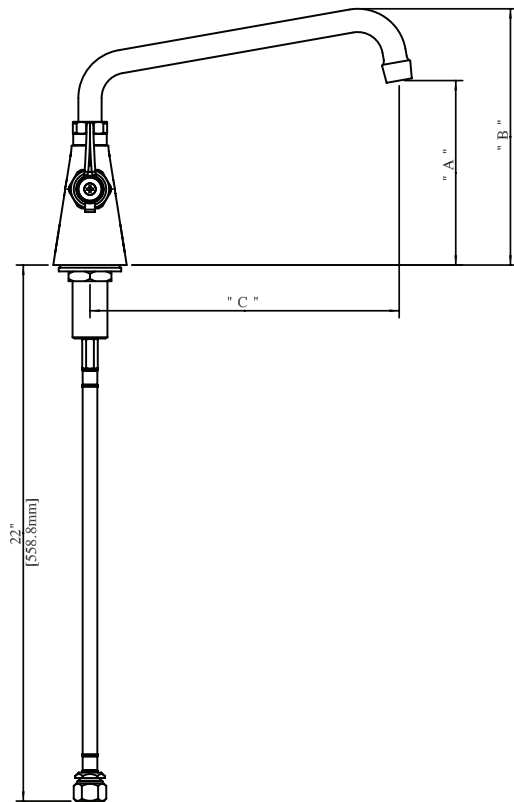

# Deck Mount Dual Valve Pantry Faucet with Swing Spout

Model: BKF-DPF

PRODUCT SPECIFICATION SHEET

### Product Specifications:

- Heavy Duty Double Seat 1/4 Turn Ceramic Cartridges
- High Polished Dipped Chrome Finish
- Full Replacement Parts Available

### Product Detail:

Model Number	DIM. A	DIM. B	DIM. C
BKF-DPF-6-G	5" [127]	7.25" [184.2]	6" [152.4]
BKF-DPF-8-G	5.38" [136.5]	7.63" [193.7]	8" [203.2]
BKF-DPF-10-G	5.75" [146]	8" [203.2]	10" [254]
BKF-DPF-12-G	6.81" [157.5]	8.38" [212.7]	12" [304.8]
BKF-DPF-14-G	6.63" [168.3]	8.75" [222.3]	14" [355.6]
BKF-DPF-16-G	7" [177.8]	9.20" [233.8]	16" [406.4]