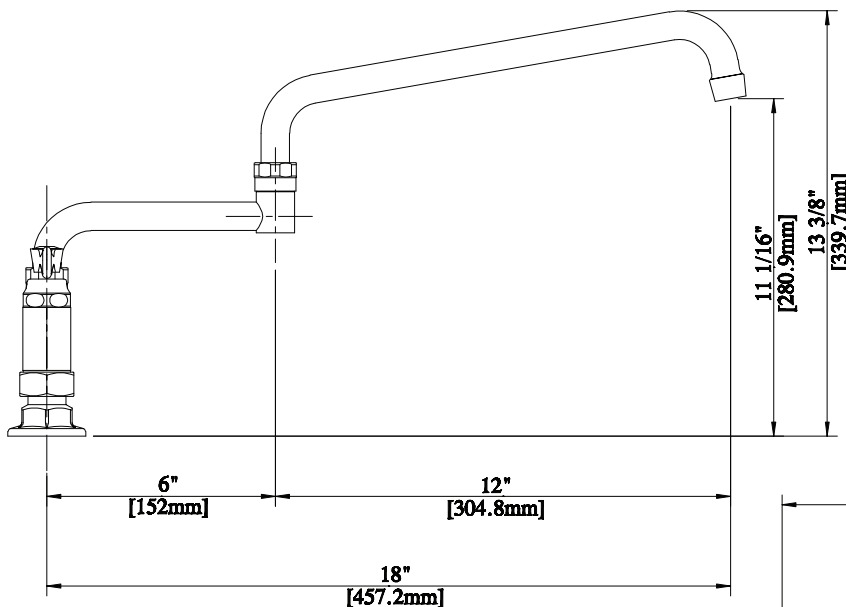

Use your smart phone to scan the above QR code to visit our website: www.bk-resources.com

8" Deck Mount Heavy Duty Faucet with DJ Swing Spout

Model: BKF8HD-18-G, Lead Free

Options:

BK-DMMK
Faucet Mounting Kit - SOLD SEPARATELY

Product Specifications:

- Heavy Duty Double Seat 1/4 Turn Ceramic Cartridges
- Color Coded Hot & Cold Indicators
- Double O-Ring Spout Seal
- High Polished Triple Dipped Chrome Finish
- Integral Check Valve
- Lead Free Compliant
- Full Replacement Parts Available

Certifications:

PRODUCT SPECIFICATION SHEET

RESOURCES

8" Deck Mount Heavy Duty Faucet with DJ Swing Spout

Model: BKF8HD-18-G, Lead Free

Exploded Parts Detail:

Diagram #	Quantity	Part Number	Description
1	1	BKF-SPT-XX-G	Spout
2	1	BKF-SPT-AER-W	Aerator Washer
3	1	BKF-SPT-AER	Aerator
4	1	BKF-AER-NOZZLE	Nozzle
5	1	BKF-SPT-NUT	Spout Nut
6	1	BKF-SPT-SPACER	Spacer
7	2	BKF-SPT-ORING	Double O Ring
8	1	BKF-SPT-EXT	Spout Extension
9	2	BKF-HV/CV-G	Ceramic Valve
10	2	BK-SBH	Handle
11	2	BKF-ESC-WASHER	Washer
12	1	BKF-ESC	Escutcheon
13	2	BKF8HD-XX-G	Faucet Body