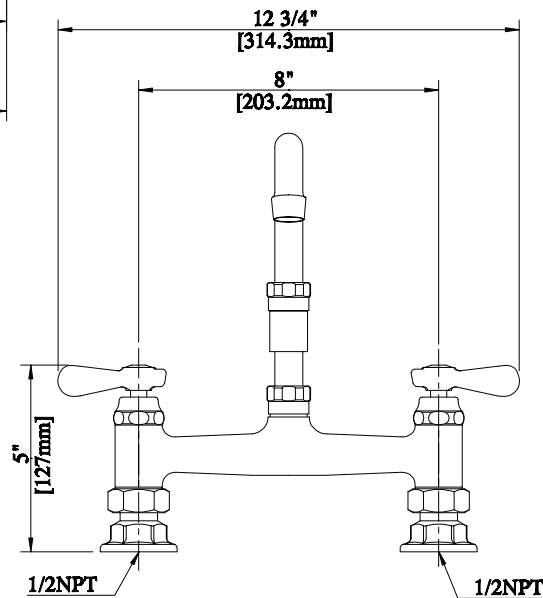

Use your smart phone to scan the above QR code to visit our website: www.bk-resources.com

8" Deck Mount Heavy Duty Faucet with DJ Swing Spout

Model: BKF8HD-18-G, Lead Free

Options:

BK-DMMK
Faucet Mounting Kit - SOLD SEPARATELY

Product Specifications:

- Heavy Duty Double Seat 1/4 Turn Ceramic Cartridges
- Color Coded Hot & Cold Indicators
- Double O-Ring Spout Seal
- High Polished Triple Dipped Chrome Finish
- Integral Check Valve
- Lead Free Compliant
- Full Replacement Parts Available

Certifications:

PRODUCT SPECIFICATION SHEET

RESOURCES

8" Deck Mount Heavy Duty Faucet with DJ Swing Spout

Model: BKF8HD-18-G, Lead Free

Exploded Parts Detail:

Diagram #	Quantity	Part Number	Description
1	1	BKF-SPT-XX-G	Spout
2	1	BKF-SPT-AER-W	Aerator Washer
3	1	BKF-SPT-AER	Aerator
4	1	BKF-AER-NOZZLE	Nozzle
5	1	BKF-SPT-NUT	Spout Nut
6	1	BKF-SPT-SPACER	Spacer
7	2	BKF-SPT-ORING	Double O Ring
8	1	BKF-SPT-EXT	Spout Extension
9	2	BKF-HV/CV-G	Ceramic Valve
10	2	BK-SBH	Handle
11	2	BKF-ESC-WASHER	Washer
12	1	BKF-ESC	Escutcheon
13	2	BKF8HD-XX-G	Faucet Body