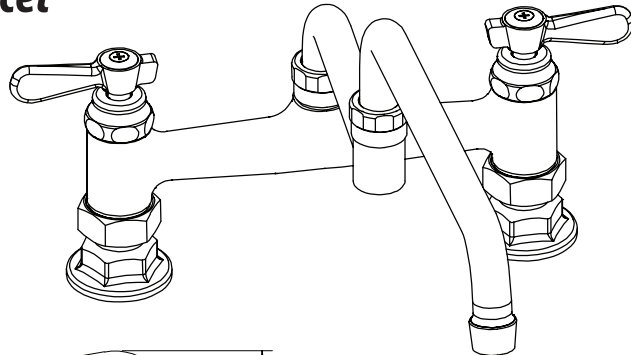

Use your smart phone to scan the above QR code to visit our website: www.bk-resources.com

8" Deck Mount Heavy Duty Faucet with DJ Swing Spout

Model: BKF8HD-18-G, Lead Free

Options:

BK-DMMK
Faucet Mounting Kit - SOLD SEPARATELY

Product Specifications:

- Heavy Duty Double Seat 1/4 Turn Ceramic Cartridges
- Color Coded Hot & Cold Indicators
- Double O-Ring Spout Seal
- High Polished Triple Dipped Chrome Finish
- Integral Check Valve
- Lead Free Compliant
- Full Replacement Parts Available

Certifications:

PRODUCT SPECIFICATION SHEET

RESOURCES

8" Deck Mount Heavy Duty Faucet with DJ Swing Spout

Model: BKF8HD-18-G, Lead Free

Exploded Parts Detail:

Diagram #	Quantity	Part Number	Description
1	1	BKF-SPT-XX-G	Spout
2	1	BKF-SPT-AER-W	Aerator Washer
3	1	BKF-SPT-AER	Aerator
4	1	BKF-AER-NOZZLE	Nozzle
5	1	BKF-SPT-NUT	Spout Nut
6	1	BKF-SPT-SPACER	Spacer
7	2	BKF-SPT-ORING	Double O Ring
8	1	BKF-SPT-EXT	Spout Extension
9	2	BKF-HV/CV-G	Ceramic Valve
10	2	BK-SBH	Handle
11	2	BKF-ESC-WASHER	Washer
12	1	BKF-ESC	Escutcheon
13	2	BKF8HD-XX-G	Faucet Body