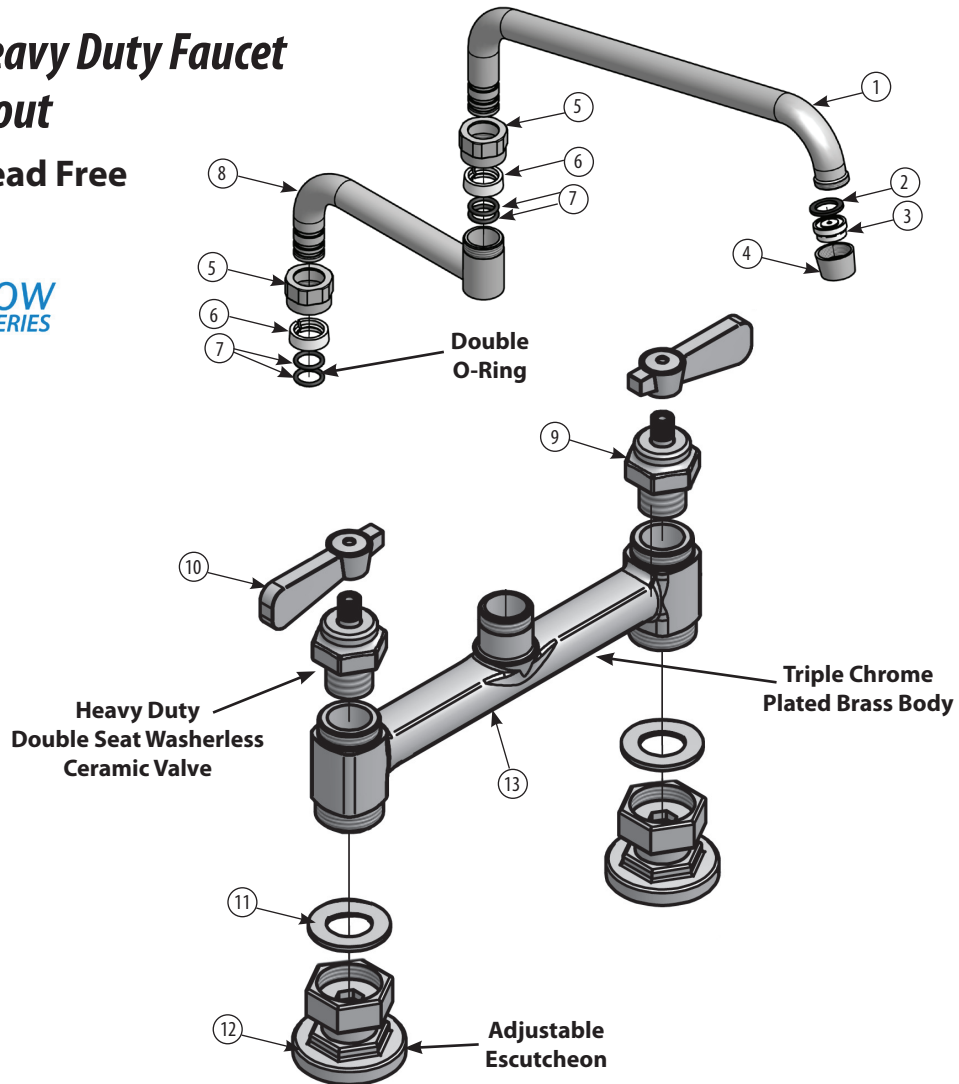

Use your smart phone to scan the above QR code to visit our website: www.bk-resources.com

8" Deck Mount Heavy Duty Faucet with DJ Swing Spout

Model: BKF8HD-18-G, Lead Free

Options:

BK-DMMK
Faucet Mounting Kit - SOLD SEPARATELY

Product Specifications:

- Heavy Duty Double Seat 1/4 Turn Ceramic Cartridges
- Color Coded Hot & Cold Indicators
- Double O-Ring Spout Seal
- High Polished Triple Dipped Chrome Finish
- Integral Check Valve
- Lead Free Compliant
- Full Replacement Parts Available

Certifications:

PRODUCT SPECIFICATION SHEET

RESOURCES

8" Deck Mount Heavy Duty Faucet with DJ Swing Spout

Model: BKF8HD-18-G, Lead Free

Exploded Parts Detail:

Diagram #	Quantity	Part Number	Description
1	1	BKF-SPT-XX-G	Spout
2	1	BKF-SPT-AER-W	Aerator Washer
3	1	BKF-SPT-AER	Aerator
4	1	BKF-AER-NOZZLE	Nozzle
5	1	BKF-SPT-NUT	Spout Nut
6	1	BKF-SPT-SPACER	Spacer
7	2	BKF-SPT-ORING	Double O Ring
8	1	BKF-SPT-EXT	Spout Extension
9	2	BKF-HV/CV-G	Ceramic Valve
10	2	BK-SBH	Handle
11	2	BKF-ESC-WASHER	Washer
12	1	BKF-ESC	Escutcheon
13	2	BKF8HD-XX-G	Faucet Body

Optional Spouts & Parts:

- Heavy Duty Gooseneck Spout**
BKF-HSPT-3G-G, BKF-HSPT-5G-G
BKF-HSPT-8G-G
- Heavy Duty DJ Swing Spout**
BKF-HSPT-18-G
- Heavy Duty Swing Spout**
BKF-HSPT-6-G, BKF-HSPT-8-G
BKF-HSPT-10-G, BKF-HSPT-12-G
BKF-HSPT-14-G, BKF-HSPT-16-G
- BKF-C414-VR**
Vandal Resistant Aerator - .5 GPM
- BKF-WBH**
ADA Compliant
Wrist Blade Handles
- BK-DMMK**
Faucet Mounting Kit - *SOLD SEPARATELY*