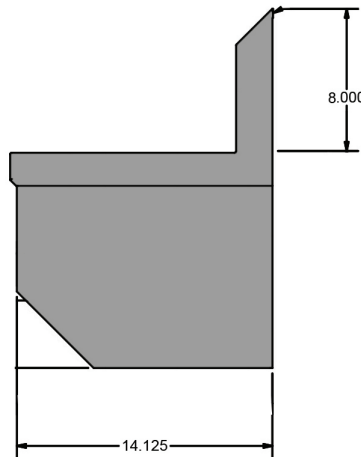

- Wall Mounting Hardware Included
- Drain Included

Material:

- T-304 Stainless Steel

Options:

- Other Plumbing Accessories - Call For Details
- Knee Valve with Gooseneck Spout and Base

Part Number	Unit Size (w x d)	Bowl Dim. (l x w x d)	Faucet / Spout Mounting	Included Faucet	Drain Size	Product Weight (lbs)
BKHS-W-SS-1-BKK	12" x 14.5"	9" x 9" x 5"	1 Hole Deck	-	1 7/8"	12.00
BKHS-W-SS-1-BKK-PG	12" x 14.5"	9" x 9" x 5"	1 Hole Deck	BKKVSGS-G	1 7/8"	