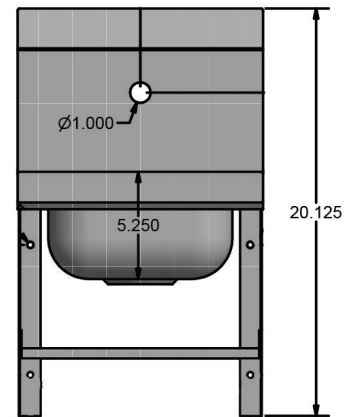

9" x 9" Space Saving Splash Mount Hand Sinks w/ Knee Valve Package

Stainless Steel Hand Sinks

Use your smart phone to scan the above QR code to visit our website:
www.bk-resources.com

Certifications:

Features:

- Wall Mounting Hardware Included
- Drain Included

Material:

- T-304 Stainless Steel

Options:

- Other Plumbing Accessories - Call For Details
- Knee Valve with Gooseneck Spout and Base

Part Number	Unit Size (w x d)	Bowl Dim. (l x w x d)	Faucet / Spout Mounting	Included Faucet	Drain Size	Product Weight (lbs)
BKHS-W-SS-1-BKK	12" x 14.5"	9" x 9" x 5"	1 Hole Deck	-	1 7/8"	12.00
BKHS-W-SS-1-BKK-PG	12" x 14.5"	9" x 9" x 5"	1 Hole Deck	BKKVSGS-G	1 7/8"	