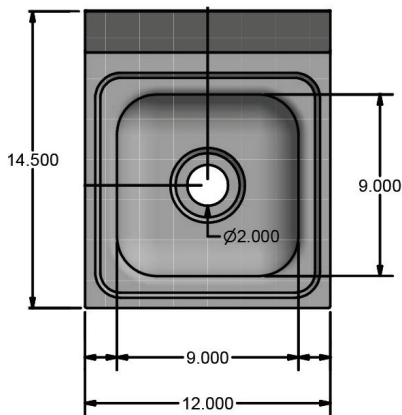

9" x 9" Space Saving Splash Mount Hand Sinks w/ Knee Valve Package

Stainless Steel Hand Sinks

Use your smart phone to scan the above QR code to visit our website:
www.bk-resources.com

Certifications:

Features:

- Wall Mounting Hardware Included
- Drain Included

Material:

- T-304 Stainless Steel

Options:

- Other Plumbing Accessories - Call For Details
- Knee Valve with Gooseneck Spout and Base

Part Number	Unit Size (w x d)	Bowl Dim. (l x w x d)	Faucet / Spout Mounting	Included Faucet	Drain Size	Product Weight (lbs)
BKHS-W-SS-1-BKK	12" x 14.5"	9" x 9" x 5"	1 Hole Deck	-	1 7/8"	12.00
BKHS-W-SS-1-BKK-PG	12" x 14.5"	9" x 9" x 5"	1 Hole Deck	BKKVSGS-G	1 7/8"	