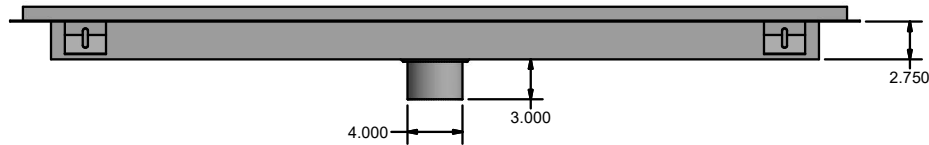

Floor Troughs

Fabricator Products

Use your smart phone to scan the above QR code to visit our website:
www.bk-resources.com

Features:

- Removable 3/16" x 1" stainless steel flatbar subway grate
- 2 3/4" pan depth
- Drain Included

Material:

- T-304 14 Ga Stainless Steel

Part Number	Depth	Length	Product Weight (lbs)
FTRS-1224	12"	24"	31.00
FTRS-1236	12"	36"	48.00
FTRS-1248	12"	48"	65.00
FTRS-1260	12"	60"	80.00
FTRS-1824	18"	24"	38.00
FTRS-1836	18"	36"	60.00
FTRS-1848	18"	48"	80.00
FTRS-1860	18"	60"	100.00