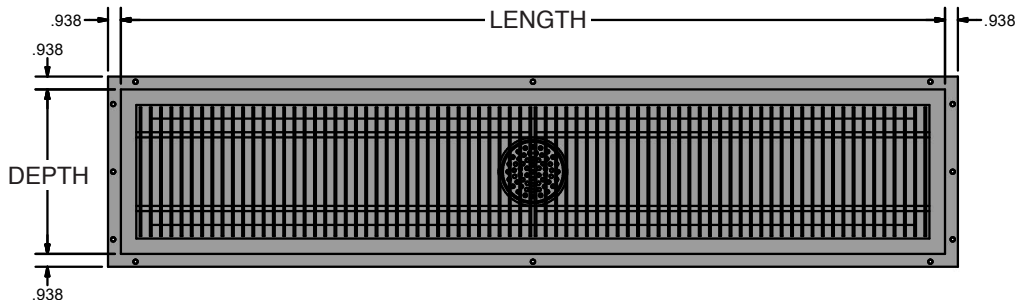

Floor Troughs

Fabricator Products

Use your smart phone to scan the above QR code to visit our website:
www.bk-resources.com

Features:

- Removable 3/16" x 1" stainless steel flatbar subway grate
- 2 3/4" pan depth
- Drain Included

Material:

- T-304 14 Ga Stainless Steel

Part Number	Depth	Length	Product Weight (lbs)
FTRS-1224	12"	24"	31.00
FTRS-1236	12"	36"	48.00
FTRS-1248	12"	48"	65.00
FTRS-1260	12"	60"	80.00
FTRS-1824	18"	24"	38.00
FTRS-1836	18"	36"	60.00
FTRS-1848	18"	48"	80.00
FTRS-1860	18"	60"	100.00