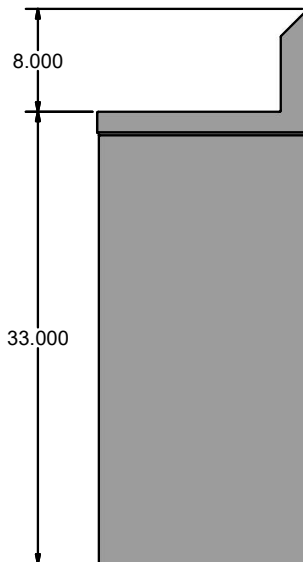

### Material:

- T-304 Heavy Gauge Stainless Steel

| Part Number         | Unit Size (w x d) | Bowl Dim. (l x w x d) | Faucet / Spout Mounting | Included Faucet | Drain Size | Product Weight (lbs) |
|---------------------|-------------------|-----------------------|-------------------------|-----------------|------------|----------------------|
| BKHS-W-1410-PED     | 17" x 15 3/8"     | 14" x 10" x 5"        | 1 Hole Splash           | -               | 2"         | 32.50                |
| BKHS-W-1410-PED-P-G | 17 6/8" x 15 3/8" | 14" x 10" x 5"        | 1 Hole Splash           | BKFVSGS-G       | 2"         | 42.00                |

TOP VIEW  
Scale = 1:7

FRONT VIEW  
Scale = 1:7

SIDE VIEW  
Scale = 1:7

REAR VIEW  
Scale = 1:7

PRODUCT DATA SHEET

BK RESOURCES