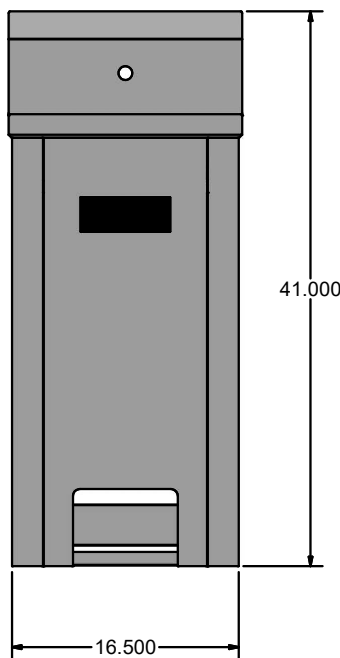

### Material:

- T-304 Heavy Gauge Stainless Steel

| Part Number         | Unit Size (w x d) | Bowl Dim. (l x w x d) | Faucet / Spout Mounting | Included Faucet | Drain Size | Product Weight (lbs) |
|---------------------|-------------------|-----------------------|-------------------------|-----------------|------------|----------------------|
| BKHS-W-1410-PED     | 17" x 15 3/8"     | 14" x 10" x 5"        | 1 Hole Splash           | -               | 2"         | 32.50                |
| BKHS-W-1410-PED-P-G | 17 6/8" x 15 3/8" | 14" x 10" x 5"        | 1 Hole Splash           | BKFVSGS-G       | 2"         | 42.00                |

TOP VIEW  
Scale = 1:7

FRONT VIEW  
Scale = 1:7

SIDE VIEW  
Scale = 1:7

REAR VIEW  
Scale = 1:7

PRODUCT DATA SHEET

BK RESOURCES