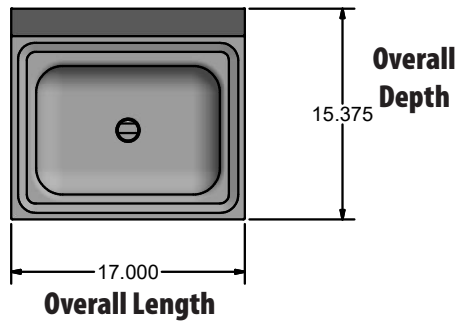

### Material:

- T-304 Heavy Gauge Stainless Steel

| Part Number         | Unit Size (w x d) | Bowl Dim. (l x w x d) | Faucet / Spout Mounting | Included Faucet | Drain Size | Product Weight (lbs) |
|---------------------|-------------------|-----------------------|-------------------------|-----------------|------------|----------------------|
| BKHS-W-1410-PED     | 17" x 15 3/8"     | 14" x 10" x 5"        | 1 Hole Splash           | -               | 2"         | 32.50                |
| BKHS-W-1410-PED-P-G | 17 6/8" x 15 3/8" | 14" x 10" x 5"        | 1 Hole Splash           | BKFVSGS-G       | 2"         | 42.00                |

TOP VIEW  
Scale = 1:7

FRONT VIEW  
Scale = 1:7

SIDE VIEW  
Scale = 1:7

REAR VIEW  
Scale = 1:7

PRODUCT DATA SHEET

BK RESOURCES