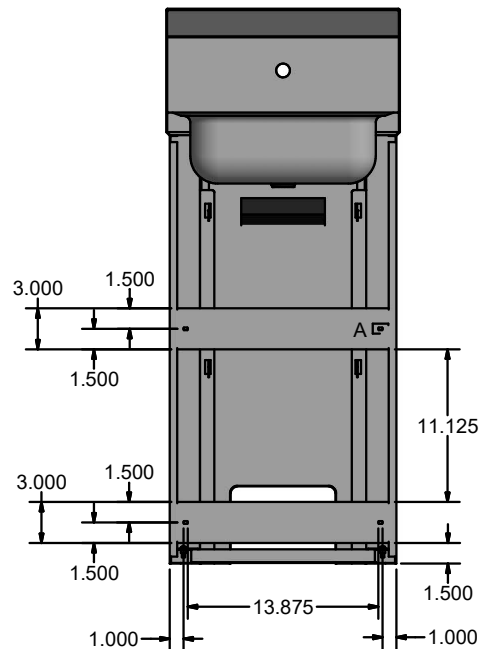

### Material:

- T-304 Heavy Gauge Stainless Steel

| Part Number         | Unit Size (w x d) | Bowl Dim. (l x w x d) | Faucet / Spout Mounting | Included Faucet | Drain Size | Product Weight (lbs) |
|---------------------|-------------------|-----------------------|-------------------------|-----------------|------------|----------------------|
| BKHS-W-1410-PED     | 17" x 15 3/8"     | 14" x 10" x 5"        | 1 Hole Splash           | -               | 2"         | 32.50                |
| BKHS-W-1410-PED-P-G | 17 6/8" x 15 3/8" | 14" x 10" x 5"        | 1 Hole Splash           | BKFVSGS-G       | 2"         | 42.00                |

TOP VIEW  
Scale = 1:7

FRONT VIEW  
Scale = 1:7

SIDE VIEW  
Scale = 1:7

REAR VIEW  
Scale = 1:7

PRODUCT DATA SHEET

BK RESOURCES