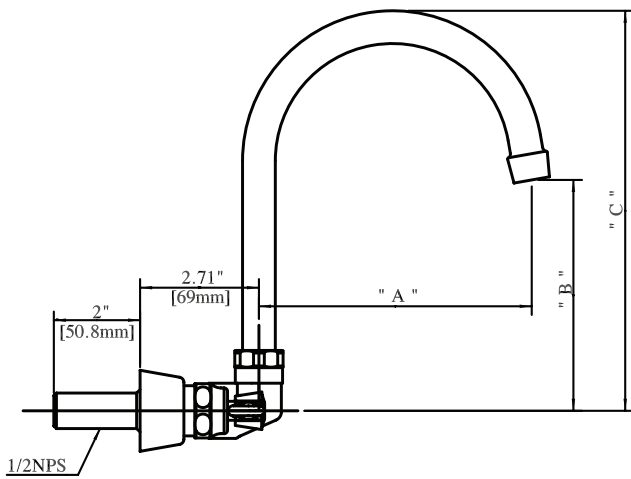

Use your smart phone to scan the above QR code to visit our website: www.bk-resources.com

8" Splash Mount Heavy Duty Faucet with Gooseneck Spout

Model: BKF-8SM-xG-G, Lead Free

Options:

BKF-C414-VR
Vandal Resistant Aerator - .5 GPM

BKF-WBH
ADA Compliant
Wrist Blade Handles

Product Specifications:

- Heavy Duty Double Seat 1/4 Turn Ceramic Cartridges
- Color Coded Hot & Cold Indicators
- Double O-Ring Spout Seal
- High Polished Triple Dipped Chrome Finish
- Integral Check Valve
- Lead Free Compliant
- Full Replacement Parts Available

Product Detail:

Model Number	DIM. A	DIM. B	DIM. C
BKF-8SM-3G-G	3.5" [90]	5.38" [136.5]	8.13" [206.3]
BKF-8SM-5G-G	6" [150]	5.30" [132.9]	9.75" [247.6]
BKF-8SM-8G-G	8.5" [215]	7.75" [196.8]	12.63" [320.6]