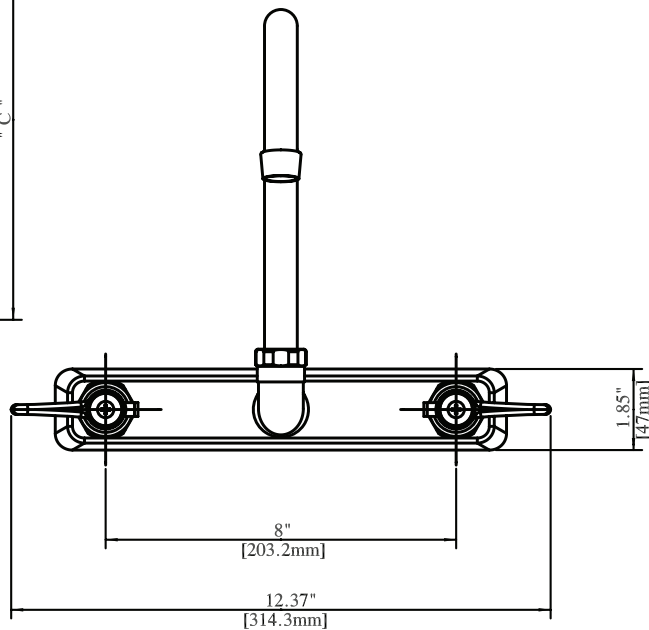

Use your smart phone to scan the above QR code to visit our website: www.bk-resources.com

8" Splash Mount Heavy Duty Faucet with Gooseneck Spout

Model: BKF-8SM-xG-G, Lead Free

Options:

BKF-C414-VR
Vandal Resistant Aerator - .5 GPM

BKF-WBH
ADA Compliant
Wrist Blade Handles

Product Specifications:

- Heavy Duty Double Seat 1/4 Turn Ceramic Cartridges
- Color Coded Hot & Cold Indicators
- Double O-Ring Spout Seal
- High Polished Triple Dipped Chrome Finish
- Integral Check Valve
- Lead Free Compliant
- Full Replacement Parts Available

Product Detail:

Model Number	DIM. A	DIM. B	DIM. C
BKF-8SM-3G-G	3.5" [90]	5.38" [136.5]	8.13" [206.3]
BKF-8SM-5G-G	6" [150]	5.30" [132.9]	9.75" [247.6]
BKF-8SM-8G-G	8.5" [215]	7.75" [196.8]	12.63" [320.6]