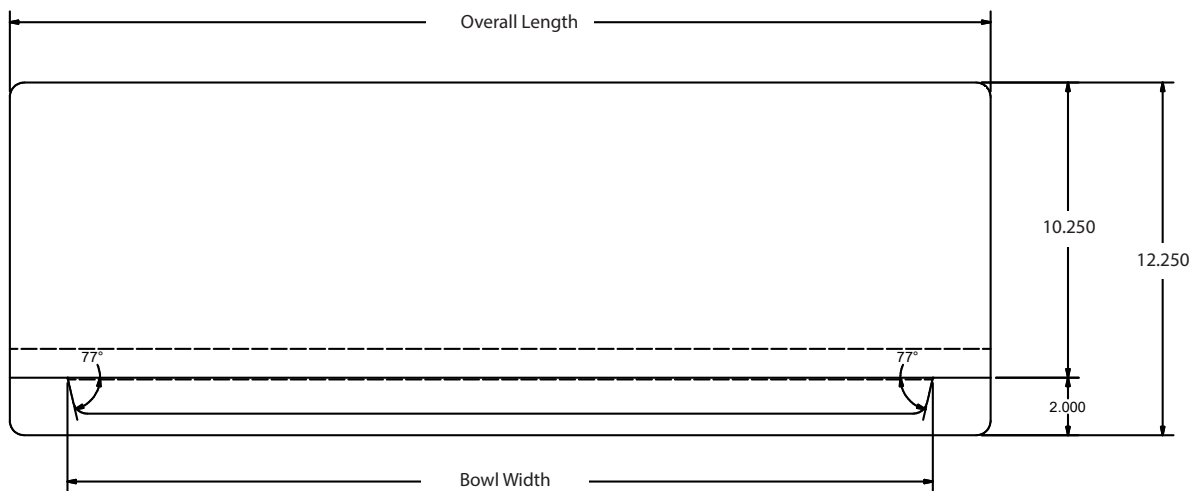

Reversible End Splash

For Use With Compartment Sinks

Use your smart phone to scan the above QR code to visit our website:
www.bk-resources.com

Features:

- Fits Left or Right Side of Sink

Material:

- 18 ga. Stainless Steel

Part Number	Overall Dim. (l x h)	Fits Bowl Width	Product Weight (lbs)
BKS-RES-14	18" x 12.25"	14"	
BKS-RES-15	19" x 12.25"	15"	
BKS-RES-16	20" x 12.25"	16"	
BKS-RES-18	22" x 12.25"	18"	
BKS-RES-20	24" x 12.25"	20"	
BKS-RES-24	28" x 12.25"	24"	
BKS-RES-30	34" x 12.25"	34"	