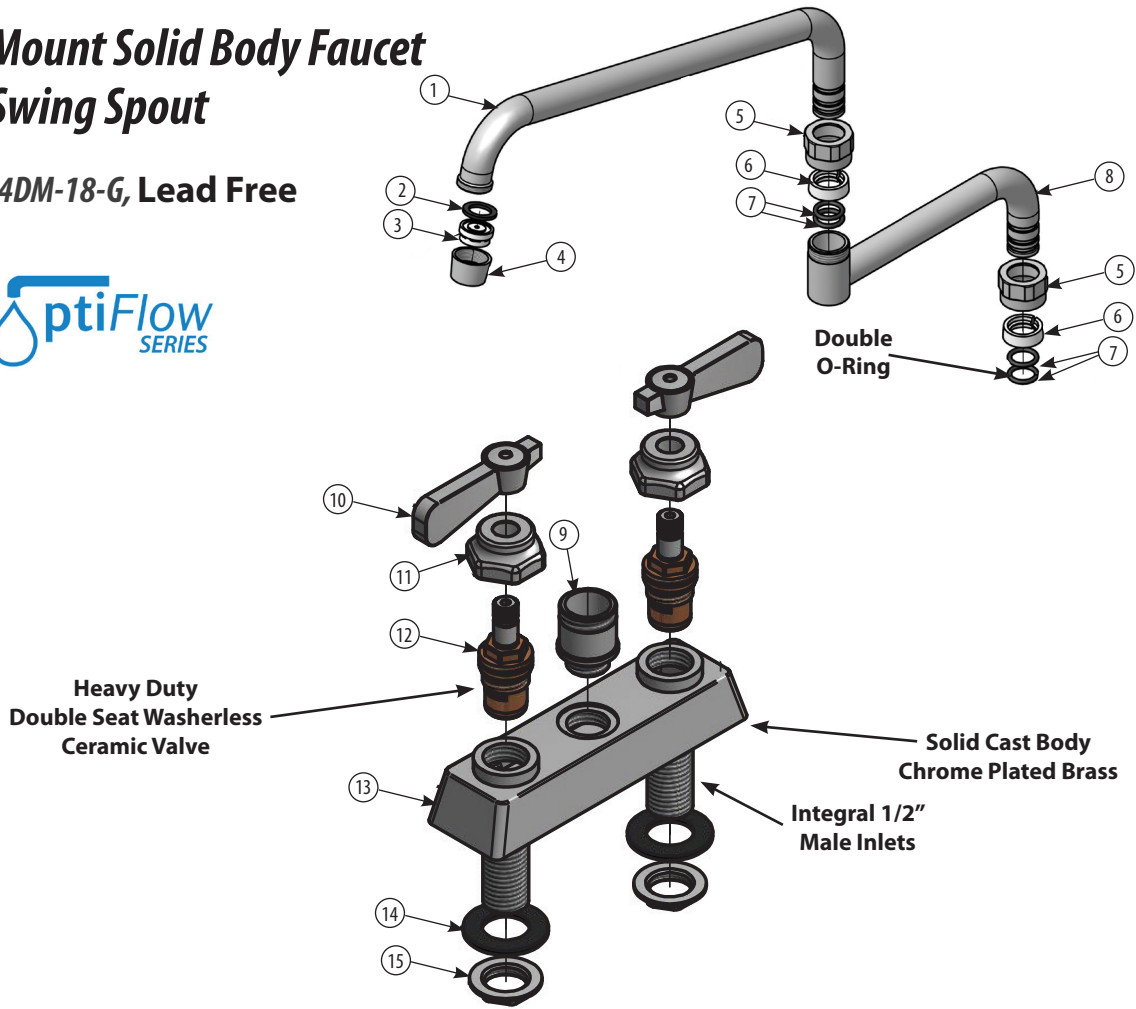

# 4" Deck Mount Solid Body Faucet with DJ Swing Spout

Model: BKF-4DM-18-G, Lead Free

### Product Specifications:

- Heavy Duty Double Seat 1/4 Turn Ceramic Cartridges
- Color Coded Hot & Cold Indicators
- Double O-Ring Spout Seal
- High Polished Triple Dipped Chrome Finish
- Integral Check Valve
- Lead Free Compliant
- Full Replacement Parts Available

### Exploded Parts Detail:

Diagram #	Quantity	Part Number	Description
1	1	BKF-SPT-XX-G	Spout
2	1	BKF-SPT-AER-W	Aerator Washer
3	1	BKF-SPT-AER	Aerator
4	1	BKF-AER-NOZZLE	Nozzle
5	1	BKF-SPT-NUT	Spout Nut
6	1	BKF-SPT-SPACER	Spacer
7	2	BKF-SPT-ORING	Double O Ring
8	1	BKF-SPT-EXT	Spout Extension
9	1	BKF-SB	Spout Base
10	2	BKF-SBH	Handle
11	2	BKF-BONNET	Bonnet
12	2	(1)BKF-CV-G & (1)BKF-HV-G	Valves
13	1	BKF-4DM-XX-G	Faucet
14	2	BKF-MW	Mounting Washer
15	1	BKF-MN	Mounting Nut