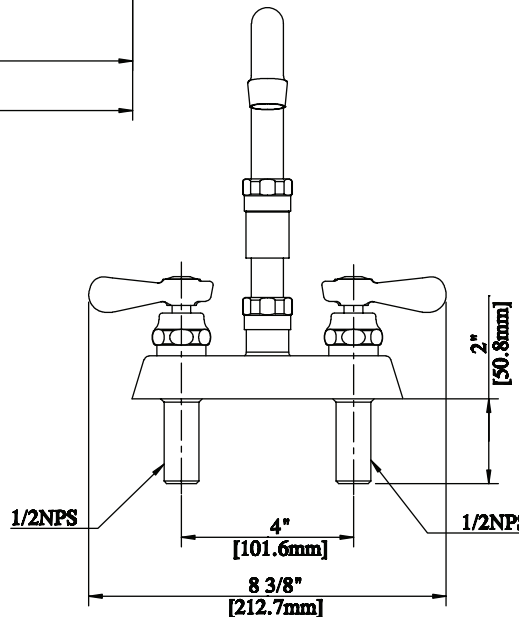

### Product Specifications:

- Heavy Duty Double Seat 1/4 Turn Ceramic Cartridges
- Color Coded Hot & Cold Indicators
- Double O-Ring Spout Seal
- High Polished Triple Dipped Chrome Finish
- Integral Check Valve
- Lead Free Compliant
- Full Replacement Parts Available

### Exploded Parts Detail:

Diagram #	Quantity	Part Number	Description
1	1	BKF-SPT-XX-G	Spout
2	1	BKF-SPT-AER-W	Aerator Washer
3	1	BKF-SPT-AER	Aerator
4	1	BKF-AER-NOZZLE	Nozzle
5	1	BKF-SPT-NUT	Spout Nut
6	1	BKF-SPT-SPACER	Spacer
7	2	BKF-SPT-ORING	Double O Ring
8	1	BKF-SPT-EXT	Spout Extension
9	1	BKF-SB	Spout Base
10	2	BKF-SBH	Handle
11	2	BKF-BONNET	Bonnet
12	2	(1)BKF-CV-G & (1)BKF-HV-G	Valves
13	1	BKF-4DM-XX-G	Faucet
14	2	BKF-MW	Mounting Washer
15	1	BKF-MN	Mounting Nut