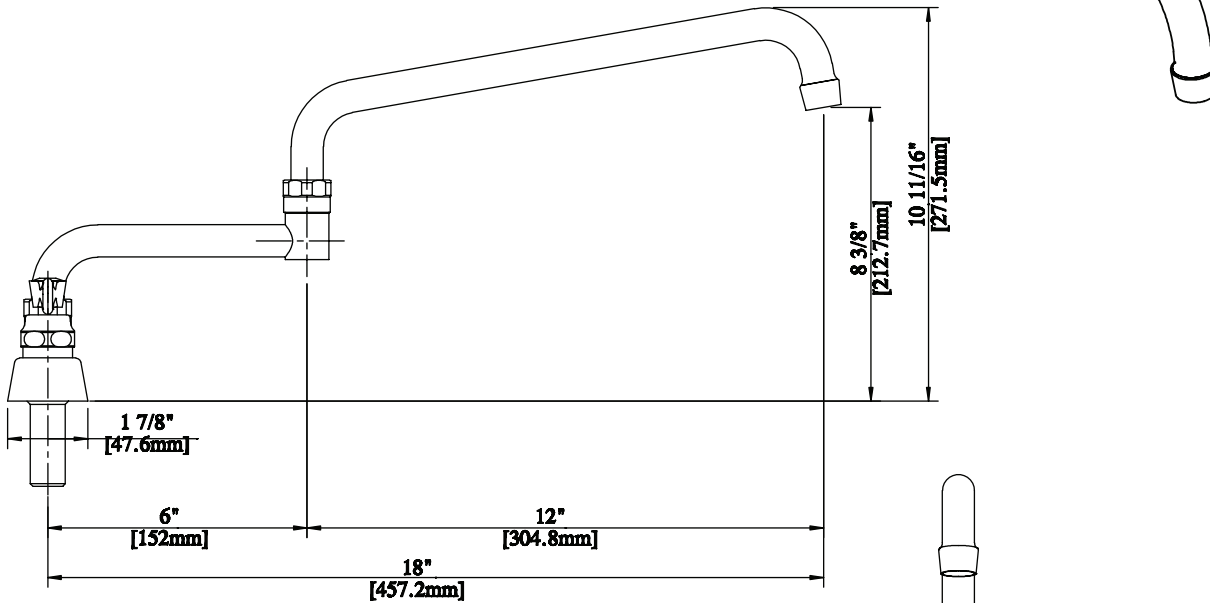

# 4" Deck Mount Solid Body Faucet with DJ Swing Spout

Model: BKF-4DM-18-G, Lead Free

### Product Specifications:

- Heavy Duty Double Seat 1/4 Turn Ceramic Cartridges
- Color Coded Hot & Cold Indicators
- Double O-Ring Spout Seal
- High Polished Triple Dipped Chrome Finish
- Integral Check Valve
- Lead Free Compliant
- Full Replacement Parts Available