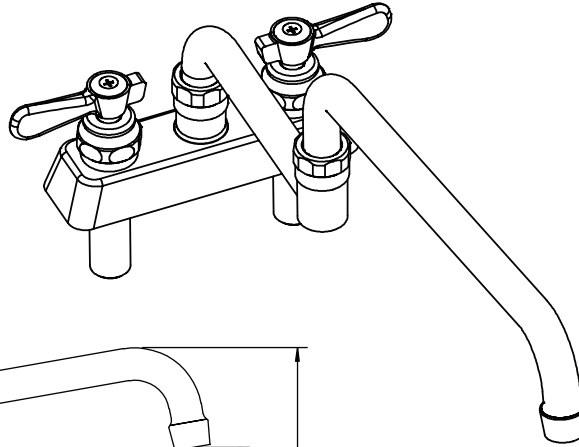

# 4" Deck Mount Solid Body Faucet with DJ Swing Spout

Model: BKF-4DM-18-G, Lead Free

### Product Specifications:

- Heavy Duty Double Seat 1/4 Turn Ceramic Cartridges
- Color Coded Hot & Cold Indicators
- Double O-Ring Spout Seal
- High Polished Triple Dipped Chrome Finish
- Integral Check Valve
- Lead Free Compliant
- Full Replacement Parts Available