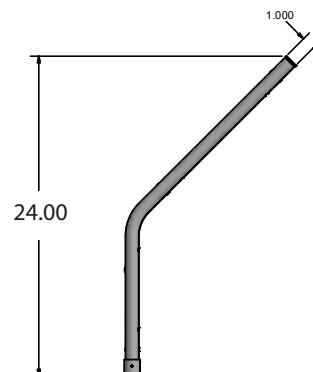

### Features:

- Surface Mounts Directly to Table with Included Self-Tapping Screws and Flange Base
- Ships Knocked Down
- Patent Pending

### Material:

- 1" 18 Gauge Stainless Steel Posts & End Caps
- 1/4" Tempered Glass Panels

Part Number	Overall Length	Overall Height
SG-45CS-24	23.5"	24"
SG-45CS-36	35.5"	24"
SG-45CS-48	47.5"	24"
SG-45CS-60	59.5"	24"
SG-45CS-72	71.5"	24"
SG-45CS-84	83.5"	24"
SG-45CS-120	119.5"	24"