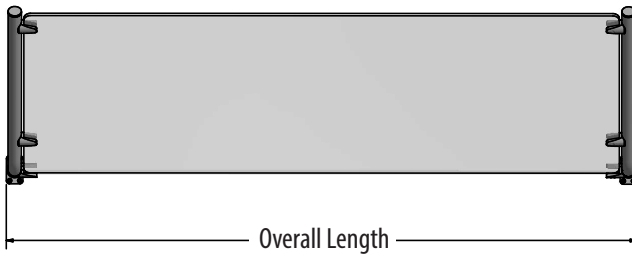

### Features:

- Surface Mounts Directly to Table with Included Self-Tapping Screws and Flange Base
- Ships Knocked Down
- Patent Pending

### Material:

- 1" 18 Gauge Stainless Steel Posts & End Caps
- 1/4" Tempered Glass Panels

Part Number	Overall Length	Overall Height
SG-45CS-24	23.5"	24"
SG-45CS-36	35.5"	24"
SG-45CS-48	47.5"	24"
SG-45CS-60	59.5"	24"
SG-45CS-72	71.5"	24"
SG-45CS-84	83.5"	24"
SG-45CS-120	119.5"	24"