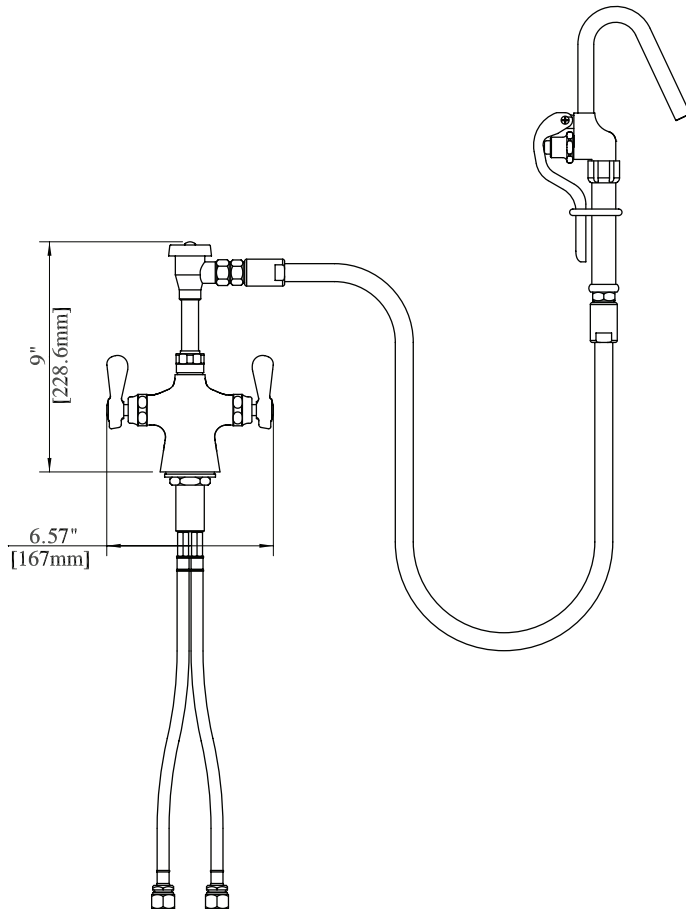

Use your smart phone to scan the above QR code to visit our website: www.bk-resources.com

Dual Valve Deck Mount Pot Filler

Model: BKF-DDMPF-G, Lead Free

Product Specifications:

- 72" Stainless Steel Braided Hose
- Wall Hook
- High Polished Nickel Chrome Finish
- Full Replacement Parts Available

Certifications:

PRODUCT SPECIFICATION SHEET

RESOURCES

Dual Valve Deck Mount Pot Filler

Model: BKF-DDMPF-G, Lead Free

Exploded Parts Detail:

Diagram #	Quantity	Part Number	Description
1	1	BKF-VSVB-G	Vac Breaker Body
2	1	BKF-VBC	Vac Breaker Cap
3	1	BKF-PR-ADP	Vac Breaker Nut
4	1	BKF-VBV	Vac Breaker Valve
5	1	BKF-VBB	Vac Breaker Base
6	2	BKF-VBB-S	Vac Breaker Screw
7	1	BKF-WB	Wall Bracket
8	1	BK-WH	Wall Hook
9	1	BKF-PFW-G	Pot Filler
10	2	BKH-72-G	Hose w/ Adapter
11	1	BK-3.5RP-G	3.5 Pipe