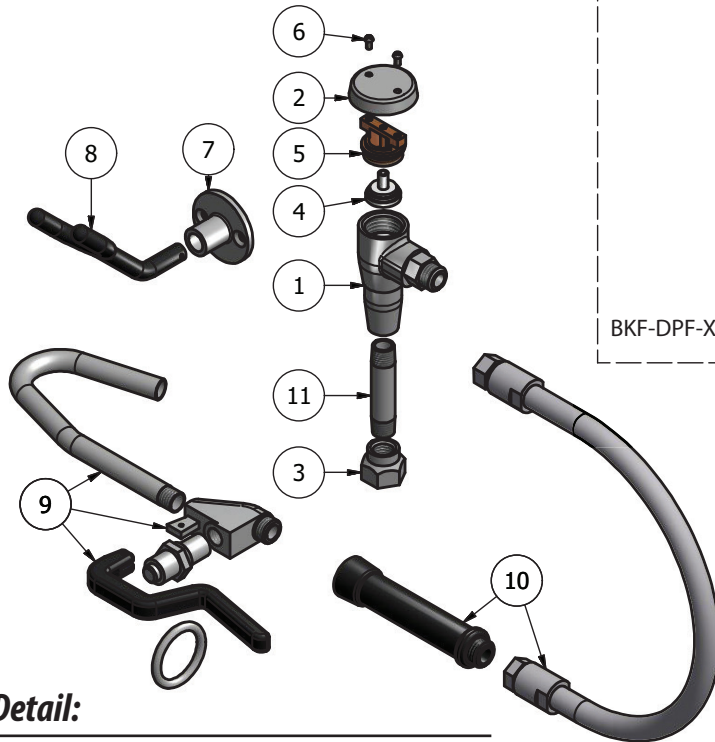

Use your smart phone to scan the above QR code to visit our website: www.bk-resources.com

Dual Valve Deck Mount Pot Filler

Model: BKF-DDMPF-G, Lead Free

Product Specifications:

- 72" Stainless Steel Braided Hose
- Wall Hook
- High Polished Nickel Chrome Finish
- Full Replacement Parts Available

Certifications:

PRODUCT SPECIFICATION SHEET

RESOURCES

Dual Valve Deck Mount Pot Filler

Model: BKF-DDMPF-G, Lead Free

Exploded Parts Detail:

Diagram #	Quantity	Part Number	Description
1	1	BKF-VSVB-G	Vac Breaker Body
2	1	BKF-VBC	Vac Breaker Cap
3	1	BKF-PR-ADP	Vac Breaker Nut
4	1	BKF-VBV	Vac Breaker Valve
5	1	BKF-VBB	Vac Breaker Base
6	2	BKF-VBB-S	Vac Breaker Screw
7	1	BKF-WB	Wall Bracket
8	1	BK-WH	Wall Hook
9	1	BKF-PFW-G	Pot Filler
10	2	BKH-72-G	Hose w/ Adapter
11	1	BK-3.5RP-G	3.5 Pipe