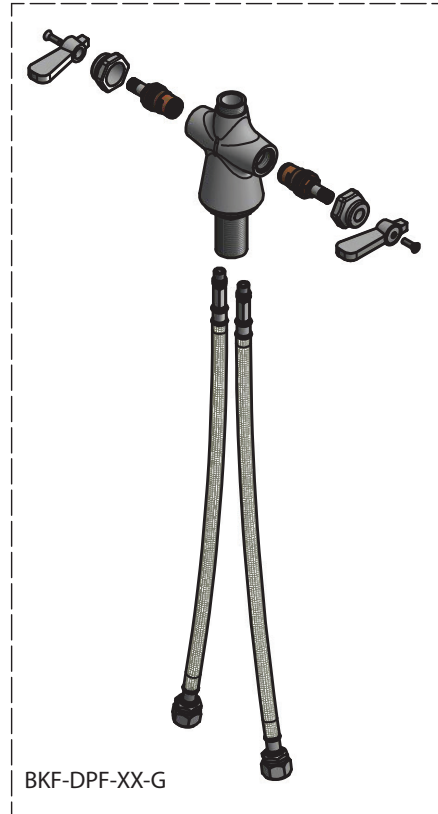

Use your smart phone to scan the above QR code to visit our website: www.bk-resources.com

Dual Valve Deck Mount Pot Filler

Model: BKF-DDMPF-G, Lead Free

Product Specifications:

- 72" Stainless Steel Braided Hose
- Wall Hook
- High Polished Nickel Chrome Finish
- Full Replacement Parts Available

Certifications:

PRODUCT SPECIFICATION SHEET

RESOURCES

Dual Valve Deck Mount Pot Filler

Model: BKF-DDMPF-G, Lead Free

Exploded Parts Detail:

Diagram #	Quantity	Part Number	Description
1	1	BKF-VSVB-G	Vac Breaker Body
2	1	BKF-VBC	Vac Breaker Cap
3	1	BKF-PR-ADP	Vac Breaker Nut
4	1	BKF-VBV	Vac Breaker Valve
5	1	BKF-VBB	Vac Breaker Base
6	2	BKF-VBB-S	Vac Breaker Screw
7	1	BKF-WB	Wall Bracket
8	1	BK-WH	Wall Hook
9	1	BKF-PFW-G	Pot Filler
10	2	BKH-72-G	Hose w/ Adapter
11	1	BK-3.5RP-G	3.5 Pipe