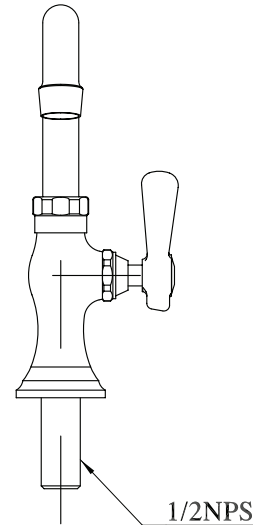

Use your smart phone to scan the above QR code to visit our website: www.bk-resources.com

Deck Mount Standard Duty Single Valve Pantry Faucet with Swing Spout

Model: BKF-WPF

PRODUCT SPECIFICATION SHEET

Options:

BKF-C414-VR
Vandal Resistant Aerator - .5 GPM

Product Specifications:

- Compression Valve
- High Polished Dipped Chrome Finish
- Full Replacement Parts Available

Product Detail:

Model Number	DIM. A	DIM. B	DIM. C
BKF-WPF-6-G	4.63" [117.5]	6.88" [174.6]	6" [152.4]
BKF-WPF-8-G	5" [127]	7.22" [183.4]	8" [203.2]
BKF-WPF-10-G	5.38" [136.5]	7.63" [193.6]	10" [254]
BKF-WPF-12-G	5.75" [146]	8" [203.2]	12" [304.8]
BKF-WPF-14-G	6.16" [156.4]	8.38" [212.7]	14" [355.6]
BKF-WPF-16-G	6.56" [166.7]	8.75" [222.3]	16" [406.4]

Certifications:

RESOURCES

Deck Mount Standard Duty Single Valve Pantry Faucet with Swing Spout

Model: BKF-WPF

Exploded Parts Detail:

Diagram #	Quantity	Part Number	Description
1	1	BK-WPF-XX-G	Faucet Body
2	1	BKF-SBH	Handle
3	1	BKF-MN	Nut
4	1	BKF-S	Seal
5	1	BKF-SPT-XX	Spout
5A	2	BKF-SPT-O-RING	O-Ring
5B	1	BKF-SPT-AERATOR	Aerator
5C	1	BKF-SPT-SPACER	Spacer
5D	1	BKF-SPT-N	Nut
6	1	BKF-HV/CV-G	Mixing Valve
7	1	BKF-BONNET	MV Nut