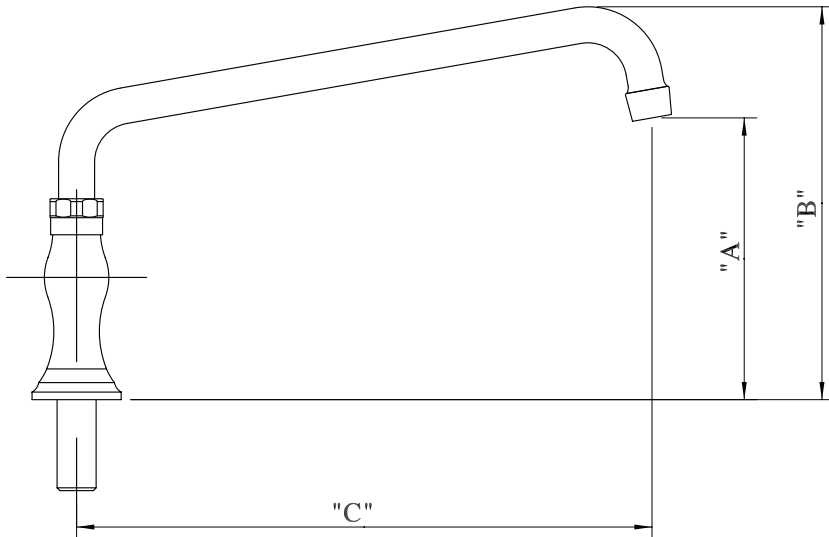

Use your smart phone to scan the above QR code to visit our website: www.bk-resources.com

Deck Mount Standard Duty Single Valve Pantry Faucet with Swing Spout

Model: BKF-WPF

PRODUCT SPECIFICATION SHEET

Options:

BKF-C414-VR
Vandal Resistant Aerator - .5 GPM

Product Specifications:

- Compression Valve
- High Polished Dipped Chrome Finish
- Full Replacement Parts Available

Product Detail:

Model Number	DIM. A	DIM. B	DIM. C
BKF-WPF-6-G	4.63" [117.5]	6.88" [174.6]	6" [152.4]
BKF-WPF-8-G	5" [127]	7.22" [183.4]	8" [203.2]
BKF-WPF-10-G	5.38" [136.5]	7.63" [193.6]	10" [254]
BKF-WPF-12-G	5.75" [146]	8" [203.2]	12" [304.8]
BKF-WPF-14-G	6.16" [156.4]	8.38" [212.7]	14" [355.6]
BKF-WPF-16-G	6.56" [166.7]	8.75" [222.3]	16" [406.4]

Certifications:

RESOURCES

Deck Mount Standard Duty Single Valve Pantry Faucet with Swing Spout

Model: BKF-WPF

Exploded Parts Detail:

Diagram #	Quantity	Part Number	Description
1	1	BK-WPF-XX-G	Faucet Body
2	1	BKF-SBH	Handle
3	1	BKF-MN	Nut
4	1	BKF-S	Seal
5	1	BKF-SPT-XX	Spout
5A	2	BKF-SPT-O-RING	O-Ring
5B	1	BKF-SPT-AERATOR	Aerator
5C	1	BKF-SPT-SPACER	Spacer
5D	1	BKF-SPT-N	Nut
6	1	BKF-HV/CV-G	Mixing Valve
7	1	BKF-BONNET	MV Nut