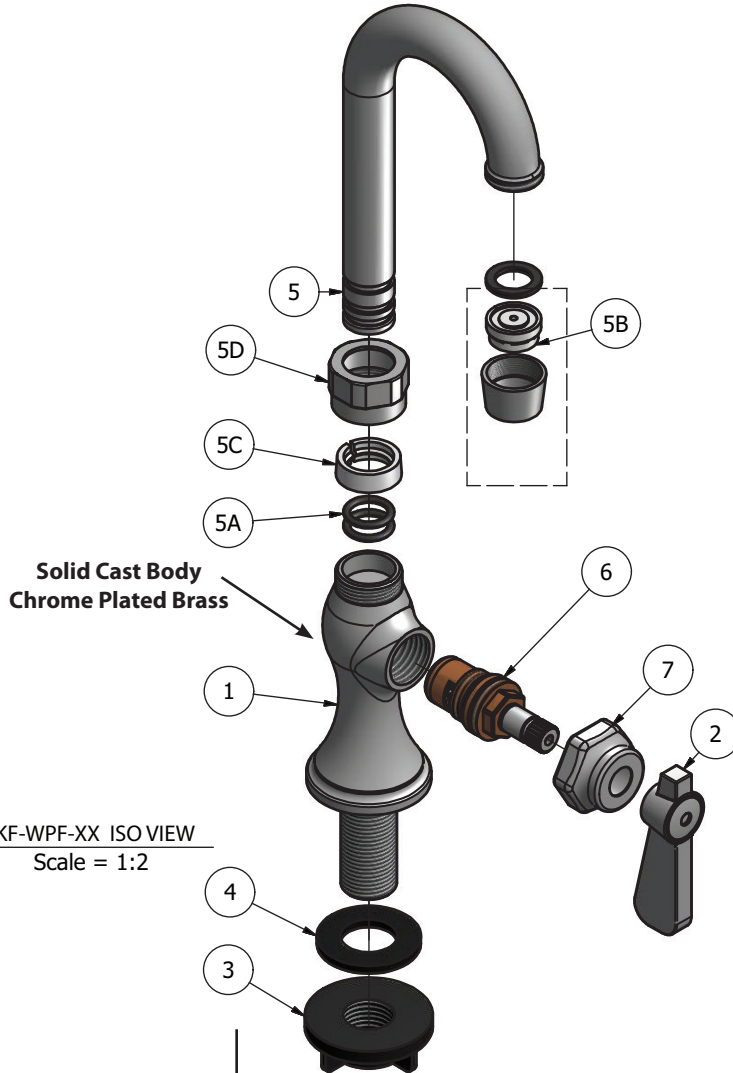

Use your smart phone to scan the above QR code to visit our website: www.bk-resources.com

Deck Mount Standard Duty Single Valve Pantry Faucet with Swing Spout

Model: BKF-WPF

PRODUCT SPECIFICATION SHEET

Options:

BKF-C414-VR
Vandal Resistant Aerator - .5 GPM

Product Specifications:

- Compression Valve
- High Polished Dipped Chrome Finish
- Full Replacement Parts Available

Product Detail:

Model Number	DIM. A	DIM. B	DIM. C
BKF-WPF-6-G	4.63" [117.5]	6.88" [174.6]	6" [152.4]
BKF-WPF-8-G	5" [127]	7.22" [183.4]	8" [203.2]
BKF-WPF-10-G	5.38" [136.5]	7.63" [193.6]	10" [254]
BKF-WPF-12-G	5.75" [146]	8" [203.2]	12" [304.8]
BKF-WPF-14-G	6.16" [156.4]	8.38" [212.7]	14" [355.6]
BKF-WPF-16-G	6.56" [166.7]	8.75" [222.3]	16" [406.4]

Certifications:

RESOURCES

Deck Mount Standard Duty Single Valve Pantry Faucet with Swing Spout

Model: BKF-WPF

Exploded Parts Detail:

Diagram #	Quantity	Part Number	Description
1	1	BK-WPF-XX-G	Faucet Body
2	1	BKF-SBH	Handle
3	1	BKF-MN	Nut
4	1	BKF-S	Seal
5	1	BKF-SPT-XX	Spout
5A	2	BKF-SPT-O-RING	O-Ring
5B	1	BKF-SPT-AERATOR	Aerator
5C	1	BKF-SPT-SPACER	Spacer
5D	1	BKF-SPT-N	Nut
6	1	BKF-HV/CV-G	Mixing Valve
7	1	BKF-BONNET	MV Nut

Optional Spouts & Parts:

Standard Duty Gooseneck Spout
BKF-SPT-3G-G, BKF-SPT-5G-G
BKF-SPT-8G-G

Standard Duty DJ Swing Spout
BKF-SPT-18-G

Standard Duty Swing Spout
BKF-SPT-6-G, BKF-SPT-8-G
BKF-SPT-10-G, BKF-SPT-12-G
BKF-SPT-14-G, BKF-SPT-16-G