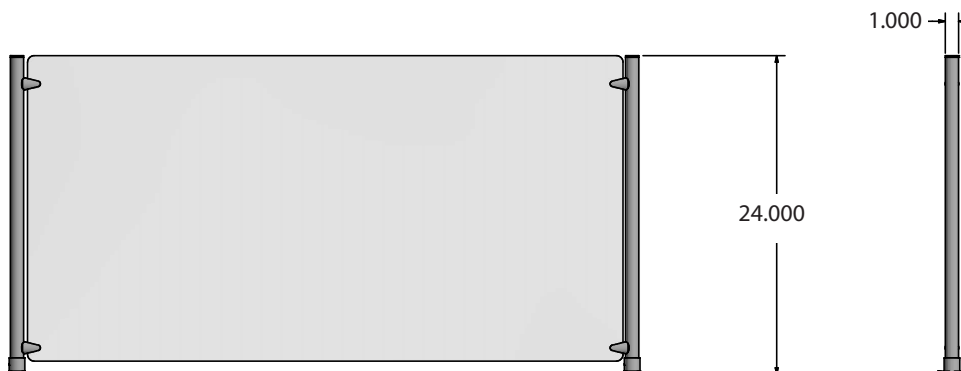

Divider Screens

Sneeze Guards

Use your smart phone to scan the above QR code to visit our website:
www.bk-resources.com

Features:

- Adjustable Vertically & Horizontally
- 1/4" Tempered Glass Panel
- Ships Knocked Down
- Quick release button allows you to adjust and easily lock sneeze guard in 10° intervals
- Patent Pending

Material:

- 1" 18 Gauge Stainless Steel Posts and End Caps
- 1/4" Tempered Glass Panels

Part Number	Overall Width	Overall Height
SG-D-24	23.5"	24"
SG-D-36	35.5"	24"
SG-D-48	47.5"	24"
SG-D-60	59.5"	24"
SG-D-72	71.5"	24"