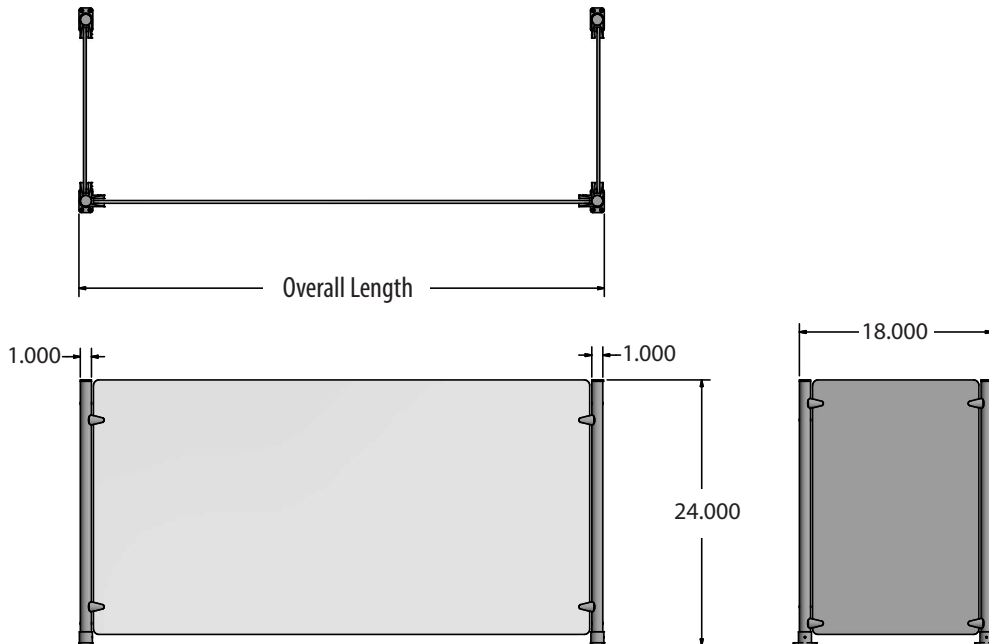

Cooking/Carving Sneeze Guards

Use your smart phone to scan the above QR code to visit our website:
www.bk-resources.com

Features:

- Ships Knocked Down
- Surface Mounts Directly to Table with Included Self-Tapping Screws and Flange Base
- Patent Pending

Material:

- 1" 18 Gauge Stainless Steel Posts and End Caps
- 1/4" Tempered Glass Panels

Part Number	Overall Length		Overall Height
SG-CC-36	35.5"		24"
SG-CC-48	47.5"		24"
SG-CC-60	59.5"		24"
SG-CC-72	71.5"		24"
SG-CC-84	83.5"	Has a 3rd Upright in Center	24"
SG-CC-120	119.5"	Has a 3rd Upright in Center	24"