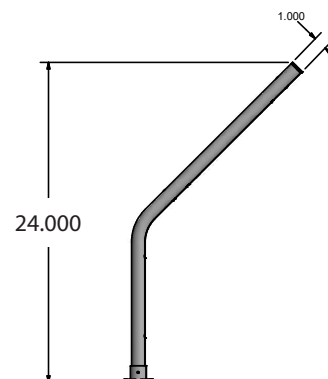

45° Angled Self Serve Sneeze Guard

Sneeze Guards

Use your smart phone to scan the above QR code to visit our website:
www.bk-resources.com

Features:

- Surface Mounts Directly to Table with Included Self-Tapping Screws and Flange Base
- Ships Knocked Down
- Patent Pending

Options:

- Glass End Panels (SG-45END)

Material:

- 1" 18 Gauge Stainless Steel Posts & End Caps
- 1/4" Tempered Glass Panels

Part Number	Overall Length	Overall Height
SG-45SS-24	23.5"	24"
SG-45SS-36	35.5"	24"
SG-45SS-48	47.5"	24"
SG-45SS-60	59.5"	24"
SG-45SS-72	71.5"	24"
SG-45SS-84	83.5"	24"
SG-45SS-120	119.5"	24"