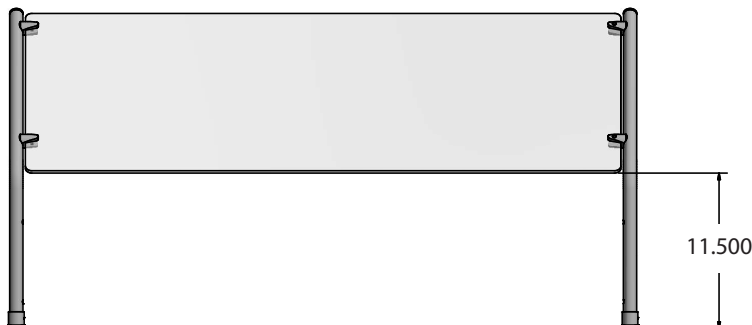

45° Angled Self Serve Sneeze Guard

Sneeze Guards

Use your smart phone to scan the above QR code to visit our website:
www.bk-resources.com

Features:

- Surface Mounts Directly to Table with Included Self-Tapping Screws and Flange Base
- Ships Knocked Down
- Patent Pending

Options:

- Glass End Panels (SG-45END)

Material:

- 1" 18 Gauge Stainless Steel Posts & End Caps
- 1/4" Tempered Glass Panels

Part Number	Overall Length	Overall Height
SG-45SS-24	23.5"	24"
SG-45SS-36	35.5"	24"
SG-45SS-48	47.5"	24"
SG-45SS-60	59.5"	24"
SG-45SS-72	71.5"	24"
SG-45SS-84	83.5"	24"
SG-45SS-120	119.5"	24"