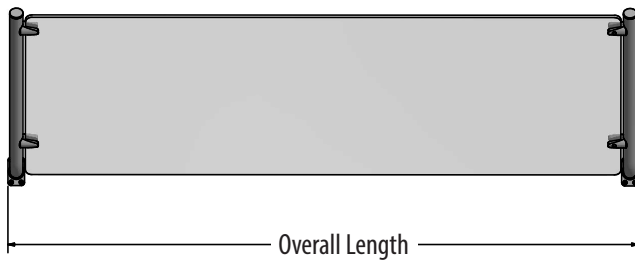

45° Angled Self Serve Sneeze Guard

Sneeze Guards

Use your smart phone to scan the above QR code to visit our website:
www.bk-resources.com

Features:

- Surface Mounts Directly to Table with Included Self-Tapping Screws and Flange Base
- Ships Knocked Down
- Patent Pending

Options:

- Glass End Panels (SG-45END)

Material:

- 1" 18 Gauge Stainless Steel Posts & End Caps
- 1/4" Tempered Glass Panels

Part Number	Overall Length	Overall Height
SG-45SS-24	23.5"	24"
SG-45SS-36	35.5"	24"
SG-45SS-48	47.5"	24"
SG-45SS-60	59.5"	24"
SG-45SS-72	71.5"	24"
SG-45SS-84	83.5"	24"
SG-45SS-120	119.5"	24"