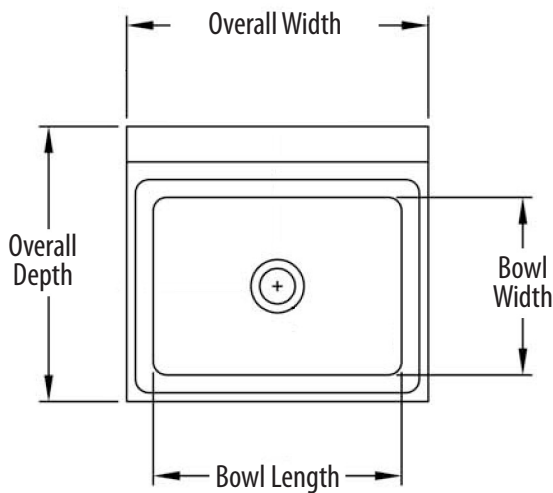

### Material:

- T-304 Stainless Steel

Part Number	Unit Size (w x d)	Bowl Dim. (l x w x d)	Faucet / Spout Mounting	Side Splash	Included Faucet	Drain Size	Product Weight (lbs)
BKHS-W-1410-PT-G	17" x 15 <sup>1/2</sup> "	14" x 10" x 5"	4" O.C. Splash	-	BKF-W-3G-G	1 7/8"	10.00
BKHS-W-1410-SS-PT-G	17" x 15 <sup>1/2</sup> "	14" x 10" x 5"	4" O.C. Splash	Dual	BKF-W-3G-G	1 7/8"	20.00