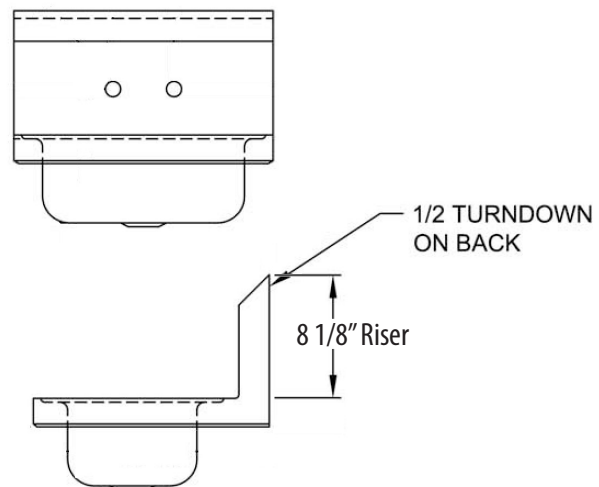

### Features:

- Wall Mounting Hardware Included
- P-Trap Included
- Drain Included
- Marine Edge

### Material:

- T-304 Stainless Steel

Part Number	Unit Size (w x d)	Bowl Dim. (l x w x d)	Faucet / Spout Mounting	Side Splash	Included Faucet	Drain Size	Product Weight (lbs)
BKHS-W-1410-PT-G	17" x 15 <sup>1/2</sup> "	14" x 10" x 5"	4" O.C. Splash	-	BKF-W-3G-G	1 7/8"	10.00
BKHS-W-1410-SS-PT-G	17" x 15 <sup>1/2</sup> "	14" x 10" x 5"	4" O.C. Splash	Dual	BKF-W-3G-G	1 7/8"	20.00