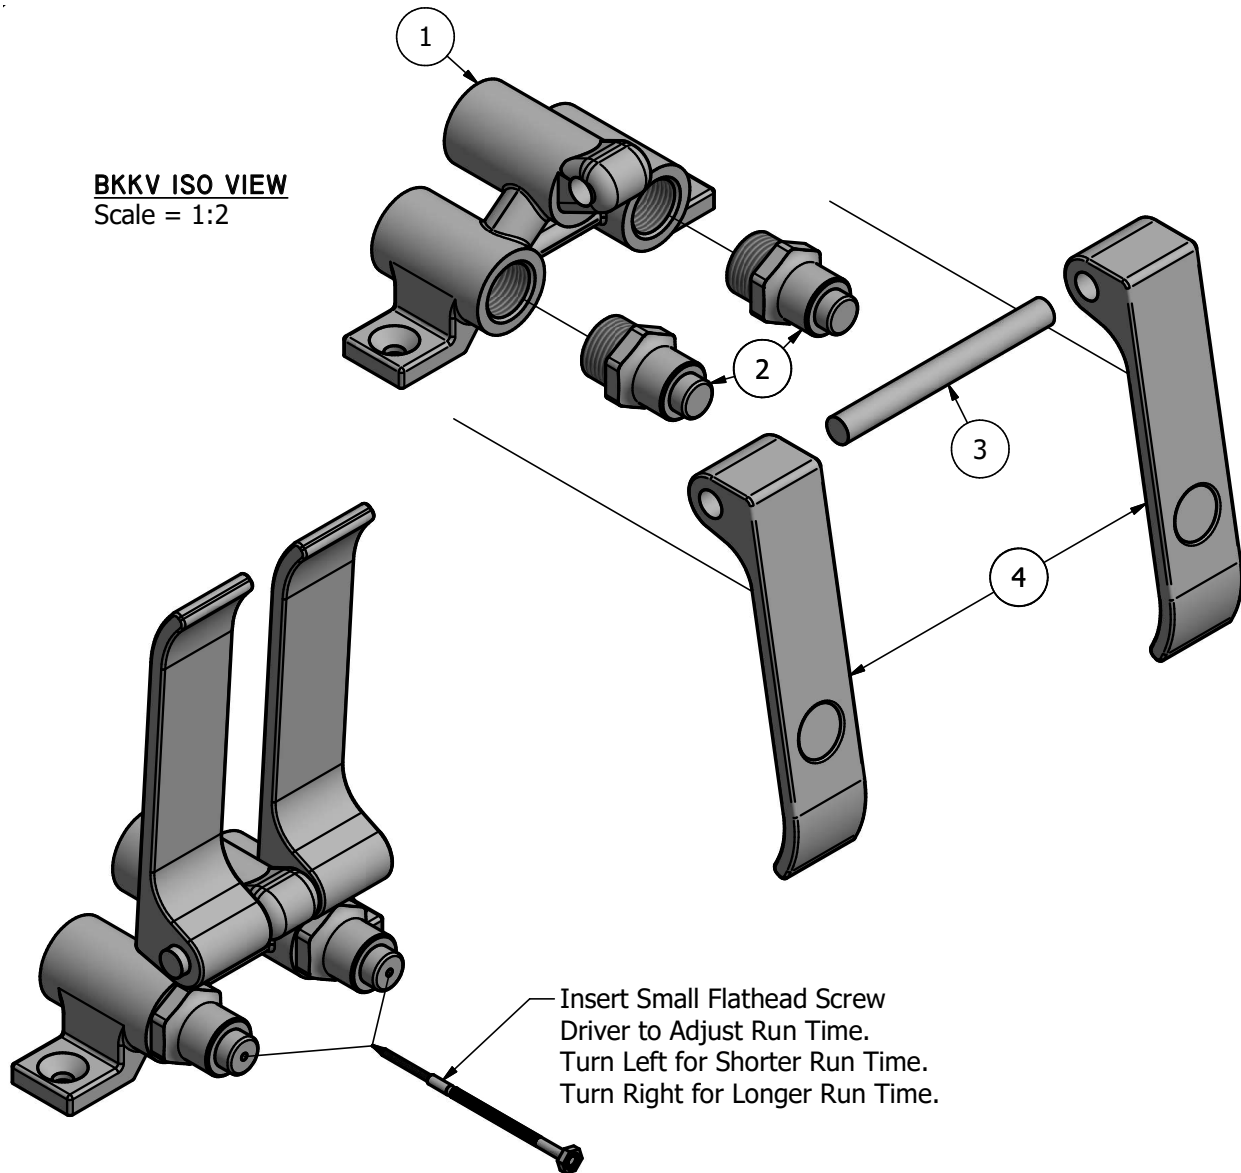

# Dual Pedal Metering Knee Valve

Model: BKDMKV-G, Lead Free

### Product Specifications:

- Cast Body
- Adjustable Metered Valve
- Default cycle time set at the CDC recommendation of 20 seconds for handwashing
- Chrome Plated Pedals

# Dual Pedal Metering Knee Valve

Model: BKDMKV-G, Lead Free

**BKKV ISO VIEW**  
Scale = 1:2

**GENERAL NOTES:**

- 1.) UNITS OF MEASURE: INCHES [MILLIMETERS]
- 2.) CONTENT IS EXCLUSIVE PROPERTY OF BK RESOURCES. THIS MAY NOT BE REPLICATED OR DISTRIBUTED WITHOUT THE WRITTEN CONSENT OF BK RESOURCES.