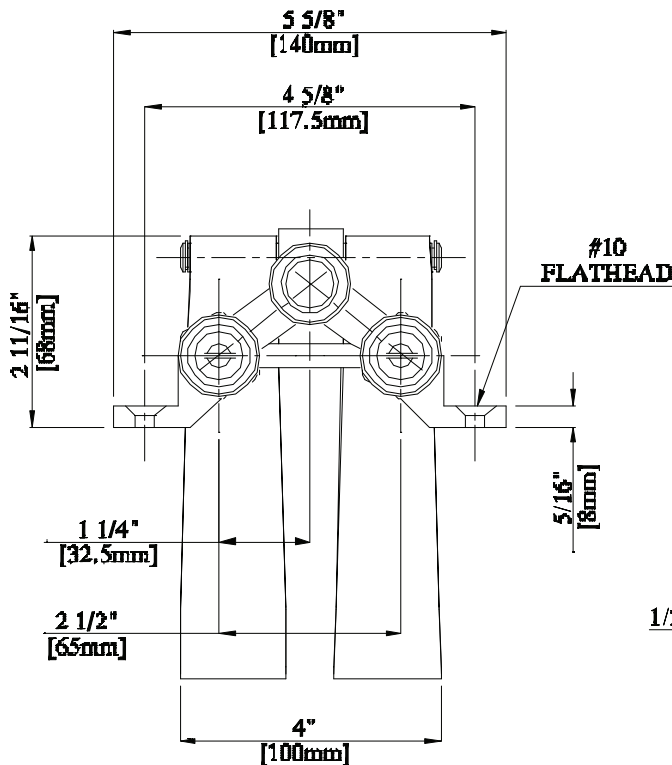

# Dual Pedal Metering Knee Valve

Model: BKDMKV-G, Lead Free

### Product Specifications:

- Cast Body
- Adjustable Metered Valve
- Default cycle time set at the CDC recommendation of 20 seconds for handwashing
- Chrome Plated Pedals

# Dual Pedal Metering Knee Valve

Model: BKDMKV-G, Lead Free

**BKKV ISO VIEW**  
Scale = 1:2

**GENERAL NOTES:**

- 1.) UNITS OF MEASURE: INCHES [MILLIMETERS]
- 2.) CONTENT IS EXCLUSIVE PROPERTY OF BK RESOURCES. THIS MAY NOT BE REPLICATED OR DISTRIBUTED WITHOUT THE WRITTEN CONSENT OF BK RESOURCES.