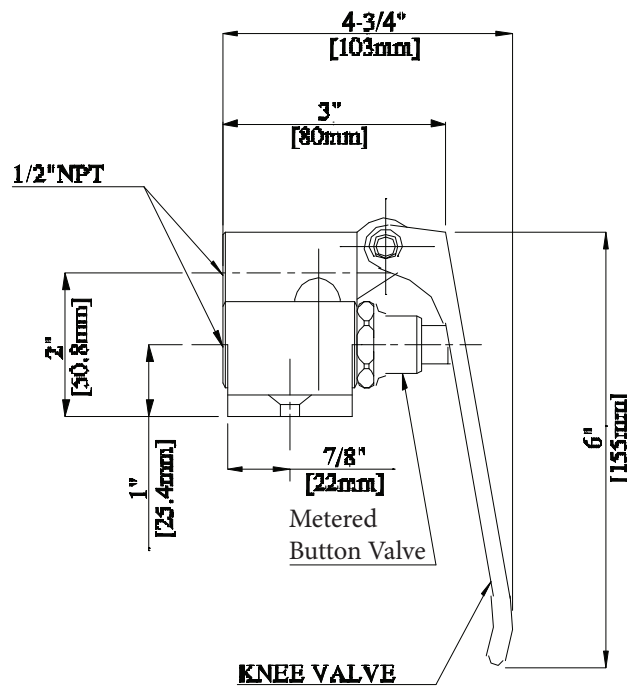

# Dual Pedal Metering Knee Valve

Model: BKDMKV-G, Lead Free

### Product Specifications:

- Cast Body
- Adjustable Metered Valve
- Default cycle time set at the CDC recommendation of 20 seconds for handwashing
- Chrome Plated Pedals

# Dual Pedal Metering Knee Valve

Model: BKDMKV-G, Lead Free

**BKKV ISO VIEW**  
Scale = 1:2

**GENERAL NOTES:**

- 1.) UNITS OF MEASURE: INCHES [MILLIMETERS]
- 2.) CONTENT IS EXCLUSIVE PROPERTY OF BK RESOURCES. THIS MAY NOT BE REPLICATED OR DISTRIBUTED WITHOUT THE WRITTEN CONSENT OF BK RESOURCES.