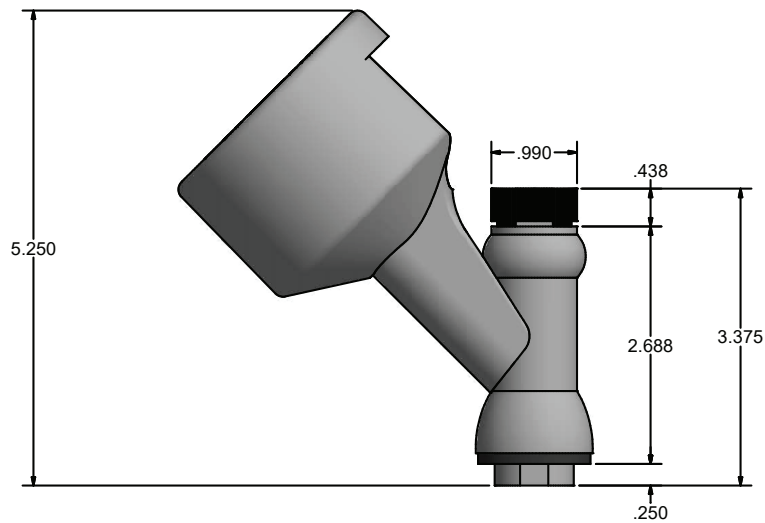

SaniTimer™ Hand Washing Timer

Model: ST-100

Product Specifications:

- Attaches to any BK Resources Faucet
- Counts down the time recommended by food safety experts nationwide and the CDC for proper hand hygiene
- When 30 seconds has elapsed, the SaniTimer™ emits a beep sound to signal the completion of the wash cycle