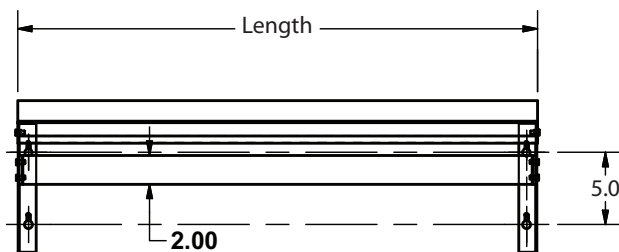

Wall Shelves with Pot Rack

Stainless Steel Wall Shelves

Use your smart phone to scan the above QR code to visit our website:
www.bk-resources.com

Certifications:

Features:

- Available in Depths of 12" and 16"
- 1 1/2" Backsplash
- Includes 1 Double Prong Pot Hook (BKSSDPH) for Every 12" of Pot Rack

Material:

BKWS Series: Premium Wall Shelves

- T-304 18 ga. Stainless Steel

BKWSE Series: Economy Wall Shelves

- T-430 18 ga. Stainless Steel

BKWS Series: Premium T-304 Wall Shelves

BKWSE Series: Economy T-430 Wall Shelves

Length	T-304 S/S 12" Width	Product Weight (lbs)	T-304 S/S 16" Width	Product Weight (lbs)	T-430 S/S 12" Width	Product Weight (lbs)	T-430 S/S 16" Width	Product Weight (lbs)	# of Support Brackets
24"	BKWS-1224-PR	12.00	BKWS-1624-PR	3.00	BKWSE-1224-PR	12.00	BKWSE-1624-PR	14.50	2
30"	BKWS-1230-PR	14.00	BKWS-1630-PR	17.00	-	-	-	-	2
36"	BKWS-1236-PR	16.50	BKWS-1636-PR	20.00	BKWSE-1236-PR	16.00	BKWSE-1636-PR	19.50	2
48"	BKWS-1248-PR	21.00	BKWS-1648-PR	25.00	BKWSE-1248-PR	20.50	BKWSE-1648-PR	33.00	2
60"	BKWS-1260-PR	25.00	BKWS-1660-PR	29.00	BKWSE-1260-PR	25.00	BKWSE-1660-PR	30.00	2
72"	BKWS-1272-PR	30.00	BKWS-1672-PR	36.00	BKWSE-1272-PR	30.00	BKWSE-1672-PR	36.00	3
84"	BKWS-1284-PR	34.00	BKWS-1684-PR	40.00	BKWSE-1284-PR	34.00	BKWSE-1684-PR	41.00	3
96"	BKWS-1296-PR	40.00	BKWS-1696-PR	44.50	BKWSE-1296-PR	39.00	BKWSE-1696-PR	52.00	3

12" Depth Dimensions

16" Depth Dimensions