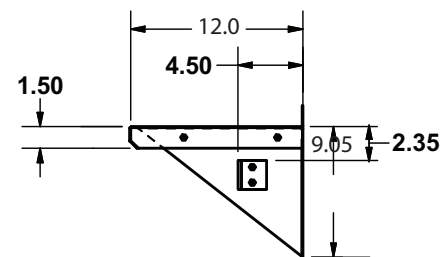

Wall Shelves with Pot Rack

Stainless Steel Wall Shelves

Use your smart phone to scan the above QR code to visit our website:
www.bk-resources.com

Certifications:

Features:

- Available in Depths of 12" and 16"
- 1 1/2" Backsplash
- Includes 1 Double Prong Pot Hook (BKSSDPH) for Every 12" of Pot Rack

Material:

BKWS Series: Premium Wall Shelves

- T-304 18 ga. Stainless Steel

BKWSE Series: Economy Wall Shelves

- T-430 18 ga. Stainless Steel

BKWS Series: Premium T-304 Wall Shelves

BKWSE Series: Economy T-430 Wall Shelves

Length	T-304 S/S 12" Width	Product Weight (lbs)	T-304 S/S 16" Width	Product Weight (lbs)	T-430 S/S 12" Width	Product Weight (lbs)	T-430 S/S 16" Width	Product Weight (lbs)	# of Support Brackets
24"	BKWS-1224-PR	12.00	BKWS-1624-PR	3.00	BKWSE-1224-PR	12.00	BKWSE-1624-PR	14.50	2
30"	BKWS-1230-PR	14.00	BKWS-1630-PR	17.00	-	-	-	-	2
36"	BKWS-1236-PR	16.50	BKWS-1636-PR	20.00	BKWSE-1236-PR	16.00	BKWSE-1636-PR	19.50	2
48"	BKWS-1248-PR	21.00	BKWS-1648-PR	25.00	BKWSE-1248-PR	20.50	BKWSE-1648-PR	33.00	2
60"	BKWS-1260-PR	25.00	BKWS-1660-PR	29.00	BKWSE-1260-PR	25.00	BKWSE-1660-PR	30.00	2
72"	BKWS-1272-PR	30.00	BKWS-1672-PR	36.00	BKWSE-1272-PR	30.00	BKWSE-1672-PR	36.00	3
84"	BKWS-1284-PR	34.00	BKWS-1684-PR	40.00	BKWSE-1284-PR	34.00	BKWSE-1684-PR	41.00	3
96"	BKWS-1296-PR	40.00	BKWS-1696-PR	44.50	BKWSE-1296-PR	39.00	BKWSE-1696-PR	52.00	3

12" Depth Dimensions

16" Depth Dimensions