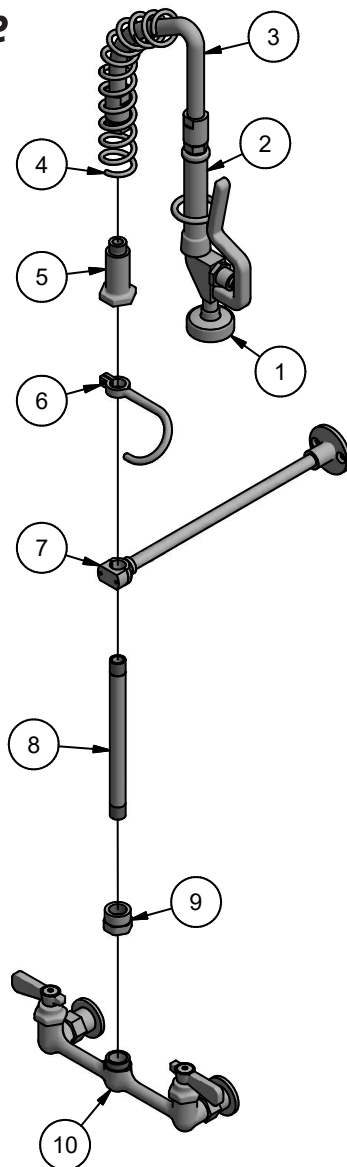

### Product Specifications:

- Reduced Size for Food Trucks and Other Tight Spaces
- BK-PRV-1-G 1.0 GPM Pre-Rinse Spray Head
- Triple-Ply Hose Rated to 300 PSI
- 1/4 Turn Ceramic Cartridges
- Integral Check Valves
- Color Coded Hot & Cold Indicators
- 1 Year Warranty

### Options:

BKF-AF-5G-G - 5" Gooseneck Add-A-Faucet

# 8" Splash Mount Mini Pre-Rinse

Model: BKF-VSMPR-MINI, Lead Free

### Exploded Parts Detail:

Diagram #	Quantity	Part Number	Description
1	1	BK-PRV-1-G	1.0 GPM Spray Head
2	1	BKH-HANDLE	Pre-Rinse Spray Handle
3	1	BKH-28-G	Spray Hose
4	1	BK-MPR-SPRING	Hose Spring
5	1	BK-PR-SPR	Retainer Hose
6	1	BK-PR-SHR	Retainer Hook
7	1	BK-PR-WB	Wall Bracket
8	1	BK-PR-8RP-G	8" Riser Pipe
9	1	BK-PR-ADP	Pre-Rinse Adapter
10	1	BKF-8W-XX-G	Faucet Body