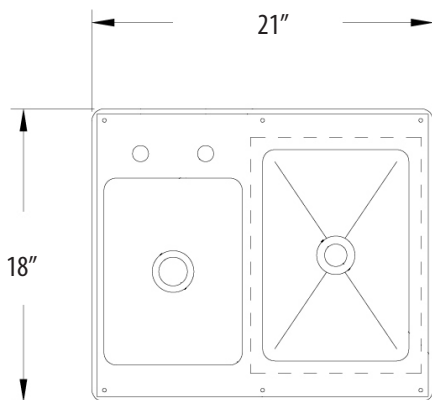

Drop In Ice Bin w/ Sink

Use your smart phone to scan the above QR code to visit our website:
www.bk-resources.com

Shown as BK-DIBHL-2118

Features:

- Includes Drains: BKDR-2 & BKDR-325CP
- Removable Lid

Material:

- T-304 18 ga. Stainless Steel Base
- T-304 14 ga. Stainless Steel Top

Options:

- 4" O.C. Faucets

Part Number	Unit Size (l x w x h)	Basin Size (l x w x d)	Sink Bowl Dim. (l x w x d)	Included Faucet	Recommended Cutout Size (l x w)	Product Weight (lbs)
BK-DIBHL-2118	21" x 18" x 12"	9" x 13" x 11"	11 1/2" x 8 1/2" x 5 1/2"	-	19 7/8" x 17"	32.00
BK-DIBHL-2118-P-G	21" x 18" x 12"	9" x 13" x 11"	11 1/2" x 8 1/2" x 5 1/2"	BKD-3G-G	19 7/8" x 17"	33.50