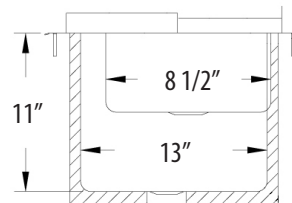

Drop In Ice Bin w/ Sink

Use your smart phone to scan the above QR code to visit our website:
www.bk-resources.com

Shown as BK-DIBHL-2118

Features:

- Includes Drains: BKDR-2 & BKDR-325CP
- Removable Lid

Material:

- T-304 18 ga. Stainless Steel Base
- T-304 14 ga. Stainless Steel Top

Options:

- 4" O.C. Faucets

Part Number	Unit Size (l x w x h)	Basin Size (l x w x d)	Sink Bowl Dim. (l x w x d)	Included Faucet	Recommended Cutout Size (l x w)	Product Weight (lbs)
BK-DIBHL-2118	21" x 18" x 12"	9" x 13" x 11"	11 1/2" x 8 1/2" x 5 1/2"	-	19 7/8" x 17"	32.00
BK-DIBHL-2118-P-G	21" x 18" x 12"	9" x 13" x 11"	11 1/2" x 8 1/2" x 5 1/2"	BKD-3G-G	19 7/8" x 17"	33.50