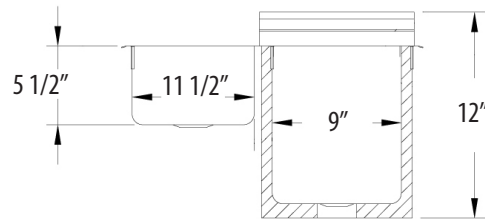

Drop In Ice Bin w/ Sink

Use your smart phone to scan the above QR code to visit our website:
www.bk-resources.com

Shown as BK-DIBHL-2118

Features:

- Includes Drains: BKDR-2 & BKDR-325CP
- Removable Lid

Material:

- T-304 18 ga. Stainless Steel Base
- T-304 14 ga. Stainless Steel Top

Options:

- 4" O.C. Faucets

Part Number	Unit Size (l x w x h)	Basin Size (l x w x d)	Sink Bowl Dim. (l x w x d)	Included Faucet	Recommended Cutout Size (l x w)	Product Weight (lbs)
BK-DIBHL-2118	21" x 18" x 12"	9" x 13" x 11"	11 1/2" x 8 1/2" x 5 1/2"	-	19 7/8" x 17"	32.00
BK-DIBHL-2118-P-G	21" x 18" x 12"	9" x 13" x 11"	11 1/2" x 8 1/2" x 5 1/2"	BKD-3G-G	19 7/8" x 17"	33.50