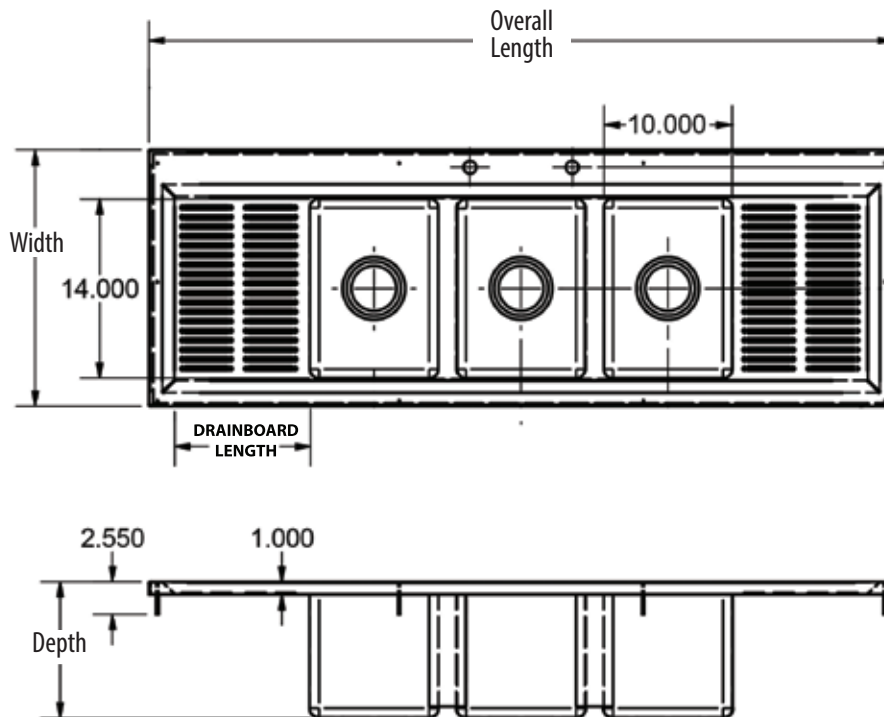

3 Compartment - 10" x 14" Drop In Sink w/ Double Drainboards

Drop In Sinks

Use your smart phone to scan the above QR code to visit our website:
www.bk-resources.com

Certifications:

Shown as BK-DIS-1014-3-12T

Features:

- Includes BKDR-4 Drains
- (2) Corrugated Drainboards
- 8" O.C. Deck Mount Faucet Holes
- Marine Edge

Options:

- Upgrade to Heavy Duty Faucets
- Prep Basket (BK-PB1014)
- "-P-G" Includes BK8D-8G-G Lead Free Faucet

Material:

- T-304 18 ga. Stainless Steel Bowl

Prep Basket (BK-PB1014)

| Part Number | Unit Size (l x w x d) | Drainboard Length | Bowl Size (l x w x d) | Faucet Holes | Included Faucet | Recommended Cutout Size (l x w) |
|-----------------------|-------------------------|-------------------|-----------------------|--------------|-----------------|---------------------------------|
| BK-DIS-1014-3-12T | 58 1/8" x 20" x 10 5/8" | 12" | 10" x 14" x 10" | (1) set | - | 57 3/8" x 19 1/2" |
| BK-DIS-1014-3-12T-P-G | 58 1/8" x 20" x 10 5/8" | 12" | 10" x 14" x 10" | (1) set | BK8D-8G-G | 57 3/8" x 19 1/2" |
| BK-DIS-1014-3-18T | 70 1/8" x 20" x 10 5/8" | 18" | 10" x 14" x 10" | (1) set | - | 69 3/8" x 19 1/2" |
| BK-DIS-1014-3-18T-P-G | 70 1/8" x 20" x 10 5/8" | 18" | 10" x 14" x 10" | (1) set | BK8D-8G-G | 69 3/8" x 19 1/2" |