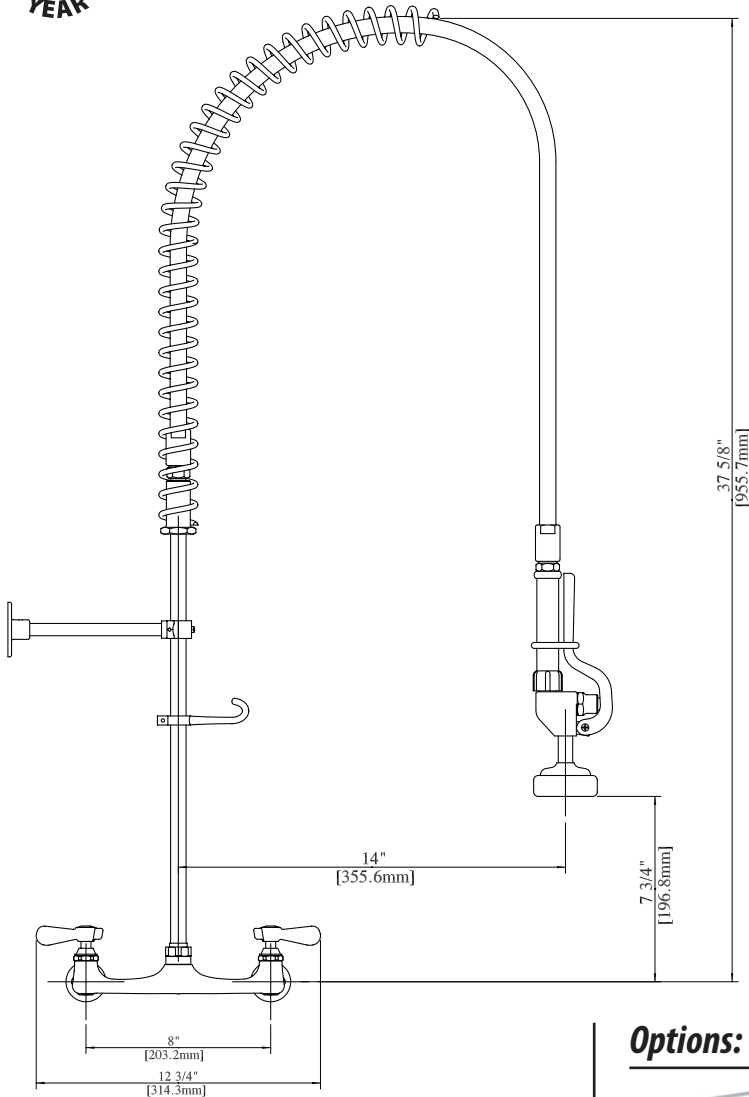

Use your smart phone to scan the above QR code to visit our website: www.bk-resources.com

8" Value Splash Mount Pre-Rinse

Model: BKF-VSMPR-WB-G, Lead Free

PRODUCT SPECIFICATION SHEET

Product Specifications:

- Triple-Ply Hose Rated to 300 PSI
- 12" Wall Bracket
- 1/4 Turn Ceramic Cartridges
- Color Coded Hot & Cold Indicators
- 1/2" Female Inlets

Options:

BKF-AF Add A Faucet
 BKF-AF-8-G, BKF-AF-10-G,
 BKF-AF-12-G, BKF-AF-14-G

Certifications:

RESOURCES

8" Value Splash Mount Pre-Rinse

Model: BKF-VSMPR-WB-G, Lead Free

Exploded Parts Detail:

Diagram #	Quantity	Part Number	Description
2	1	BK-PR-SPRING	Hose Spring
3	1	BK-PR-SPR	Hose Retainer
4	1	BK-PR-18RP-G	Riser Bar
7	1	BK-PR-SHR	Spray Valve Retainer
8	1	BKH-44	Spray Hose
9	1	BK-PR-SHR	Spray Valve Handle Retainer
10	1	BK-PR-WB	Wall Bracket Base
11	1	BK-PR-WB	Wall Bracket Rod
12	1	BK-PR-WB	Wall Bracket Clamp
16	1	BKF-8W-XX-G	8" Splash Mount Faucet