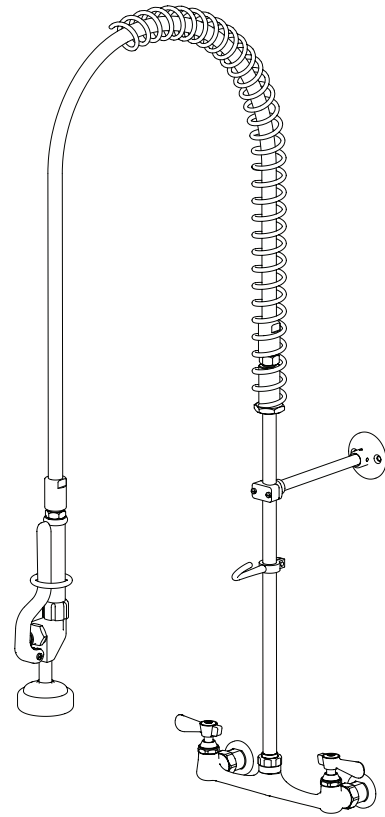

Use your smart phone to scan the above QR code to visit our website: www.bk-resources.com

8" Value Splash Mount Pre-Rinse

Model: BKF-VSMPR-WB-G, Lead Free

PRODUCT SPECIFICATION SHEET

Product Specifications:

- Triple-Ply Hose Rated to 300 PSI
- 12" Wall Bracket
- 1/4 Turn Ceramic Cartridges
- Color Coded Hot & Cold Indicators
- 1/2" Female Inlets

Options:

BKF-AF Add A Faucet
 BKF-AF-8-G, BKF-AF-10-G,
 BKF-AF-12-G, BKF-AF-14-G

Certifications:

RESOURCES

8" Value Splash Mount Pre-Rinse

Model: BKF-VSMPR-WB-G, Lead Free

Exploded Parts Detail:

Diagram #	Quantity	Part Number	Description
2	1	BK-PR-SPRING	Hose Spring
3	1	BK-PR-SPR	Hose Retainer
4	1	BK-PR-18RP-G	Riser Bar
7	1	BK-PR-SHR	Spray Valve Retainer
8	1	BKH-44	Spray Hose
9	1	BK-PR-SHR	Spray Valve Handle Retainer
10	1	BK-PR-WB	Wall Bracket Base
11	1	BK-PR-WB	Wall Bracket Rod
12	1	BK-PR-WB	Wall Bracket Clamp
16	1	BKF-8W-XX-G	8" Splash Mount Faucet