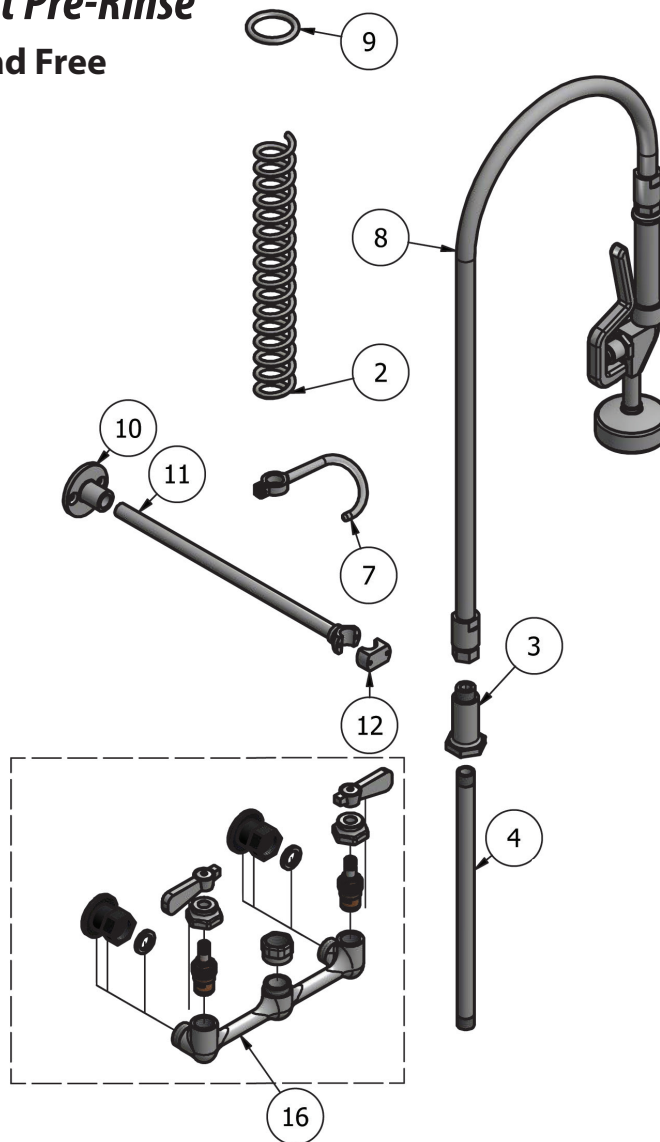

Use your smart phone to scan the above QR code to visit our website: www.bk-resources.com

8" Value Splash Mount Pre-Rinse

Model: BKF-VSMPR-WB-G, Lead Free

PRODUCT SPECIFICATION SHEET

Product Specifications:

- Triple-Ply Hose Rated to 300 PSI
- 12" Wall Bracket
- 1/4 Turn Ceramic Cartridges
- Color Coded Hot & Cold Indicators
- 1/2" Female Inlets

Options:

BKF-AF Add A Faucet
 BKF-AF-8-G, BKF-AF-10-G,
 BKF-AF-12-G, BKF-AF-14-G

Certifications:

RESOURCES

8" Value Splash Mount Pre-Rinse

Model: BKF-VSMPR-WB-G, Lead Free

Exploded Parts Detail:

Diagram #	Quantity	Part Number	Description
2	1	BK-PR-SPRING	Hose Spring
3	1	BK-PR-SPR	Hose Retainer
4	1	BK-PR-18RP-G	Riser Bar
7	1	BK-PR-SHR	Spray Valve Retainer
8	1	BKH-44	Spray Hose
9	1	BK-PR-SHR	Spray Valve Handle Retainer
10	1	BK-PR-WB	Wall Bracket Base
11	1	BK-PR-WB	Wall Bracket Rod
12	1	BK-PR-WB	Wall Bracket Clamp
16	1	BKF-8W-XX-G	8" Splash Mount Faucet

Options:

BKF-AF Add A Faucet
BKF-AF-8-G, BKF-AF-10-G,
BKF-AF-12-G, BKF-AF-14-G

PRODUCT SPECIFICATION SHEET

RESOURCES