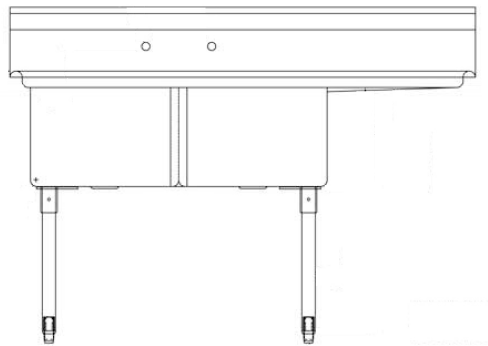

Two Compartment - One Drainboard

Stainless Steel Compartment Sinks

PRODUCT DATA SHEET

BK RESOURCES