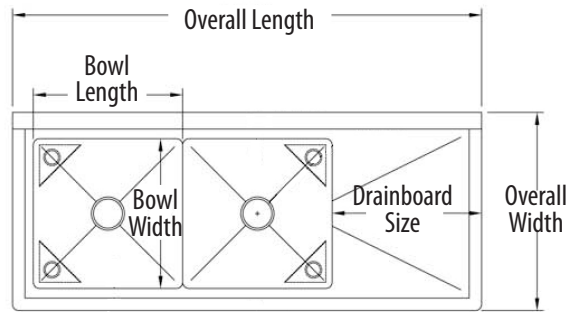

Two Compartment - One Drainboard

Stainless Steel Compartment Sinks

PRODUCT DATA SHEET

BK RESOURCES