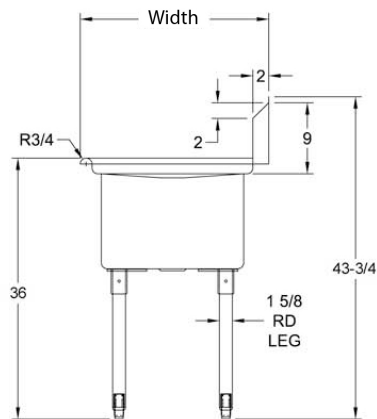

Two Compartment - One Drainboard

Stainless Steel Compartment Sinks

PRODUCT DATA SHEET

BK RESOURCES