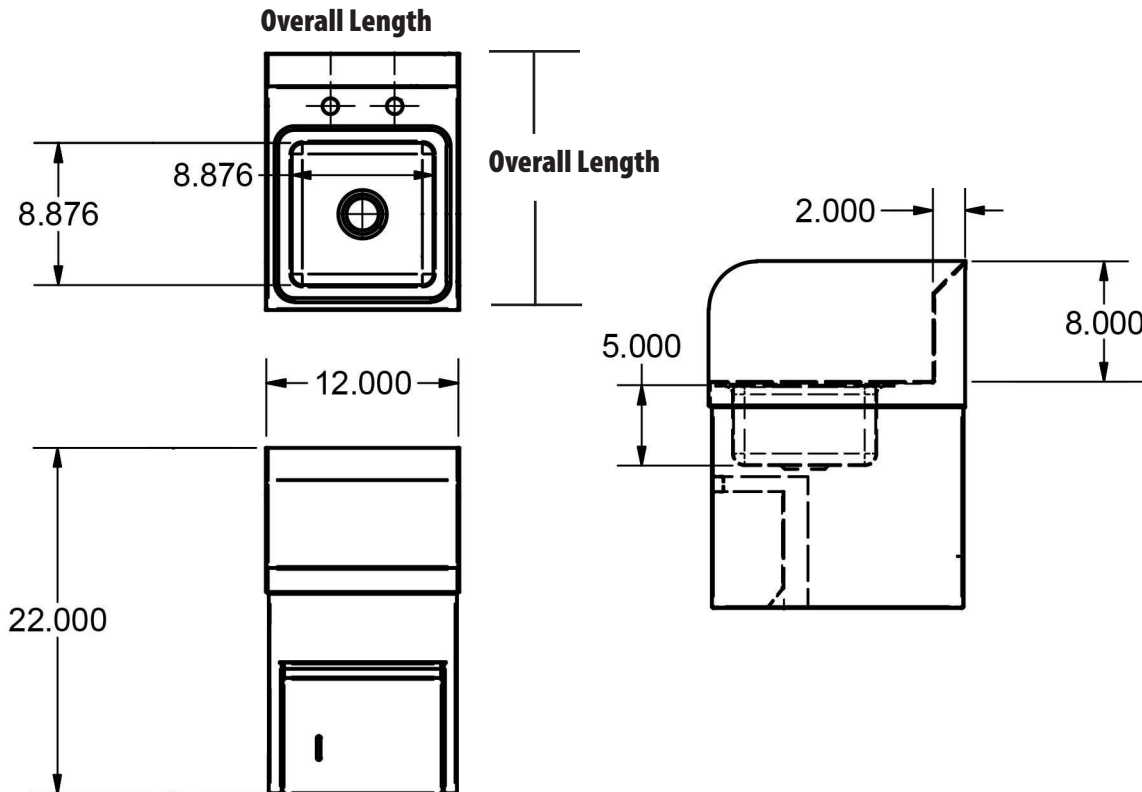

Deck Mount Hand Sink w/ Integrated Towel Dispenser

Stainless Steel Hand Sinks

Use your smart phone to scan the above QR code to visit our website:
www.bk-resources.com

Certifications:

Features:

- Wall Mounting Hardware Included
- BKDR-2 Basket Drain Included
- Integrated Towel Dispenser

Material:

- T-304 Stainless Steel

Options:

- Upgraded Faucets
- Other Plumbing Accessories - Call For Details

Part Number	Unit Size (l x d)	Bowl Dim. (l x w x d)	Faucet / Spout Mounting	Included Faucet	Drain Size	Product Weight (lbs)
BKHS-D-SS-SKTS	12" x 16"	9" x 9" x 5"	4" O.C. Deck	-	1 7/8"	32.00
BKHS-D-SS-SKTS-P-G	12" x 16"	9" x 9" x 5"	4" O.C. Deck	BKD-3G-G	1 7/8"	33.50