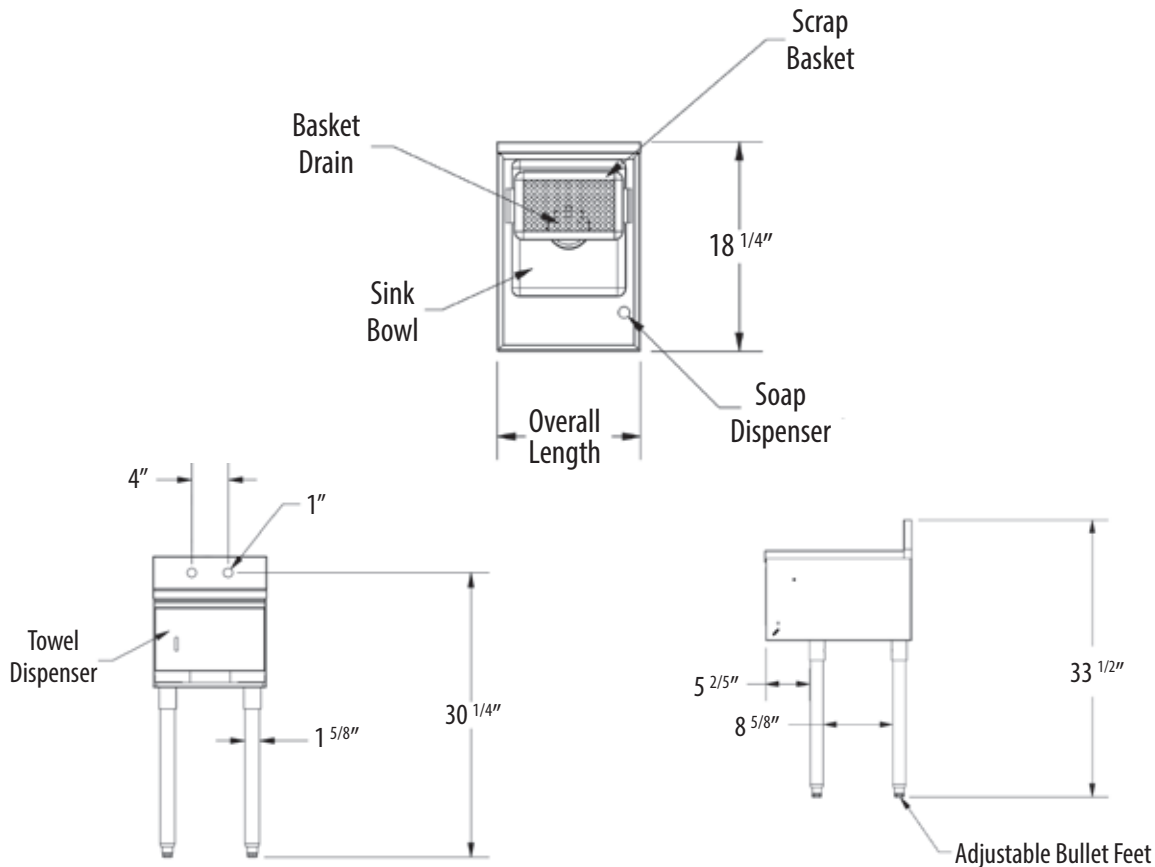

Slimline Underbar Dump Sink w/ Soap & Towel Dispenser

**Stainless Steel Underbar Dump Sinks
(18" Front to Back Units)**

Use your smart phone to scan the above QR code to visit our website:
www.bk-resources.com

Features:

- Strainer Basket
- BK-UCSD-1 Soap Dispenser
- BKDR-2 Basket Drain
- Towel Dispenser

Material:

- T-304 18 ga. Stainless Steel
- S/S Legs
- Adjustable High Impact Corrosion Resistant Feet

Part Number	Unit Size (l x w x h)	Faucet Mount	Faucet Included	Overall Length
UB4-18-1012HST-12	12 1/2" x 18 1/4" x 33 1/2"	Splash	N/A	12 1/2"
UB4-18-1012HST-12-P-G	12 1/2" x 18 1/4" x 33 1/2"	Splash	BKF-W2-3G-G	12 1/2"
UB4-18-1012HST-15	15 1/2" x 18 1/4" x 33 1/2"	Splash	N/A	15 1/2"
UB4-18-1012HST-15-P-G	15 1/2" x 18 1/4" x 33 1/2"	Splash	BKF-W2-3G-G	15 1/2"