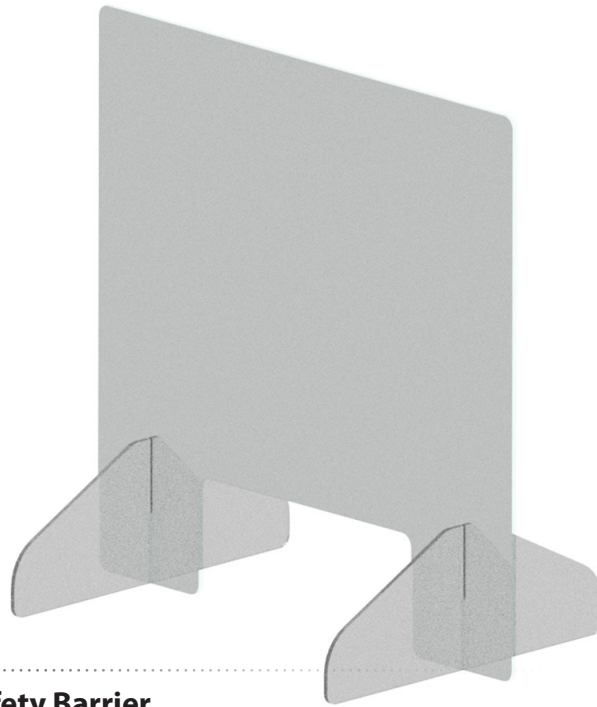

24" x 24" Stand Up Safety Barrier

Personal Protective Equipment

Use your smart phone to scan the above QR code to visit our website:
www.bk-resources.com

Material

- Acrylic

Features:

- Portable
- 12" w x 5" h transaction opening
- Simple design allows for easy assembly and installation
- Scratch resistant
- Easy to Clean
- .220" Thick

Stand Up Safety Barrier

Part Number

PPE-SB-S-2424

VIEW
file = 1:5

SIDE VIEW
Scale = 1:5

PRODUCT DATA SHEET

BK RESOURCES