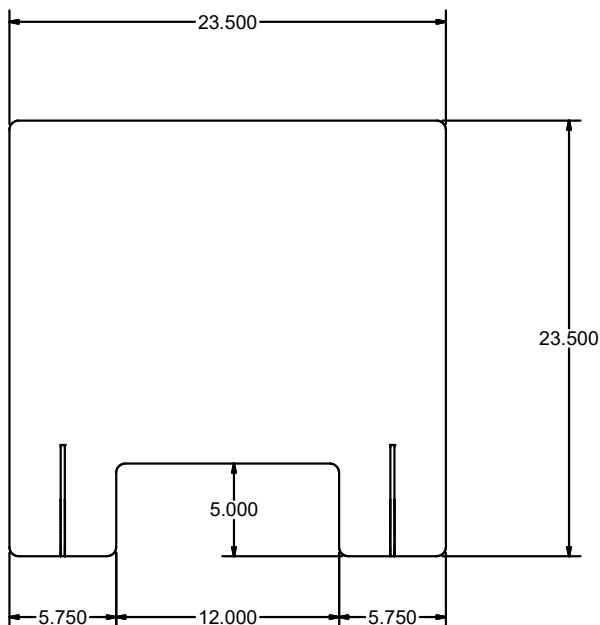

24" x 24" Stand Up Safety Barrier

Personal Protective Equipment

Use your smart phone to scan the above QR code to visit our website:
www.bk-resources.com

Material

- Acrylic

Features:

- Portable
- 12" w x 5" h transaction opening
- Simple design allows for easy assembly and installation
- Scratch resistant
- Easy to Clean
- .220" Thick

Stand Up Safety Barrier

Part Number

PPE-SB-S-2424

VIEW
file = 1:5

SIDE VIEW
Scale = 1:5

PRODUCT DATA SHEET

BK RESOURCES