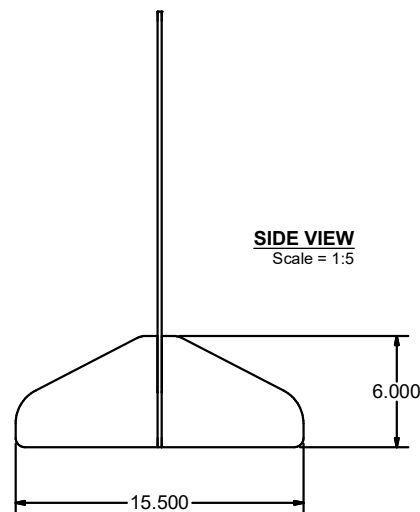

24" x 24" Stand Up Safety Barrier

Personal Protective Equipment

Use your smart phone to scan the above QR code to visit our website:
www.bk-resources.com

Material

- Acrylic

Features:

- Portable
- 12" w x 5" h transaction opening
- Simple design allows for easy assembly and installation
- Scratch resistant
- Easy to Clean
- .220" Thick

Stand Up Safety Barrier

Part Number

PPE-SB-S-2424

VIEW
file = 1:5

SIDE VIEW
Scale = 1:5

PRODUCT DATA SHEET

BK RESOURCES