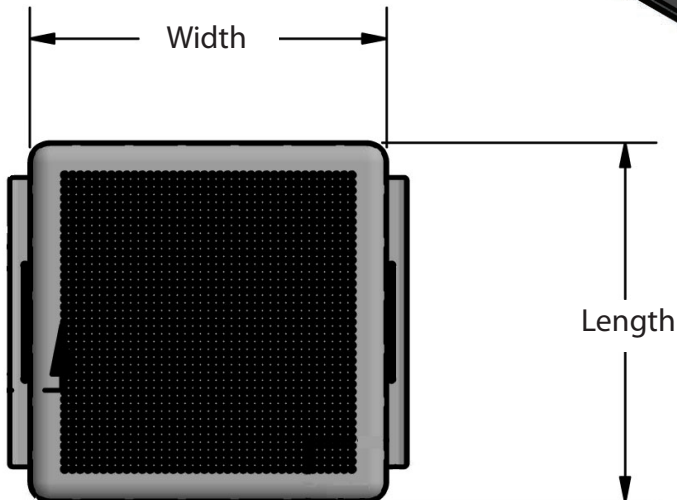

Prep Basket

Compartment Sink Accessories

Use your smart phone to scan the above QR code to visit our website:
www.bk-resources.com

Features:

- Designed to fit Compartment Sinks
- 2" Deep

Material:

- T-304 16 ga. Stainless Steel

Part Number	UNIT SIZE (l x w x d)	Fits Bowl Size (l x w)	Product Weight (lbs)
BK-PB1014	10-3/8" x 13-1/2" x 2"	10" x 14"	3.00
BK-PB1620	15-3/8" x 19-1/2" x 2"	16" x 20"	7.00
BK-PB1515	14-1/2" x 14-3/8" x 2"	15" x 15"	5.00
BK-PB1818	17-1/2" x 17-3/8" x 2"	18" x 18"	7.00