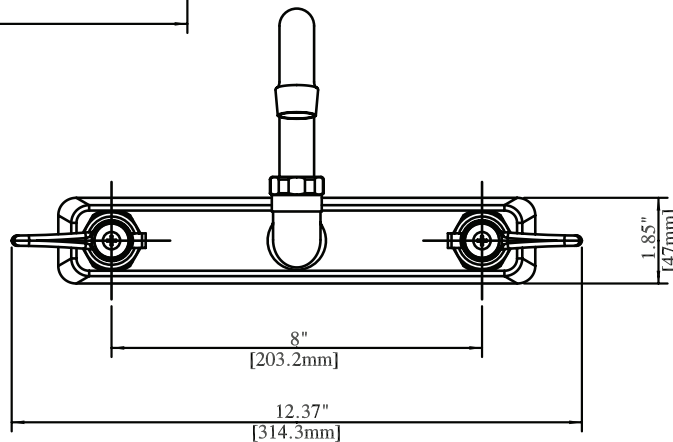

Use your smart phone to scan the above QR code to visit our website: www.bk-resources.com

8" Splash Mount Heavy Duty Faucet with Swing Spout

Model: BKF-8SM-G, Lead Free

Options:

Product Specifications:

- Heavy Duty Double Seat 1/4 Turn Ceramic Cartridges
- Color Coded Hot & Cold Indicators
- Double O-Ring Spout Seal
- High Polished Triple Dipped Chrome Finish
- Integral Check Valve
- Lead Free Compliant
- Full Replacement Parts Available

Product Detail:

Model Number	DIM. A	DIM. B	DIM. C
BKF-8SM-6-G	2.16" [54.7]	4.38" [111.1]	6" [152.4]
BKF-8SM-8-G	2.56" [65]	4.75" [120.6]	8" [203.2]
BKF-8SM-10-G	2.88" [73]	5.17" [131.4]	10" [254]
BKF-8SM-12-G	3.31" [84.1]	5.56" [141.3]	12" [304.8]
BKF-8SM-14-G	3.75" [95.3]	5.88" [149.2]	14" [355.6]
BKF-8SM-16-G	4.13" [104.7]	6.38" [161.9]	16" [406.4]

Certifications:

ADA Compliant

PRODUCT SPECIFICATION SHEET

RESOURCES