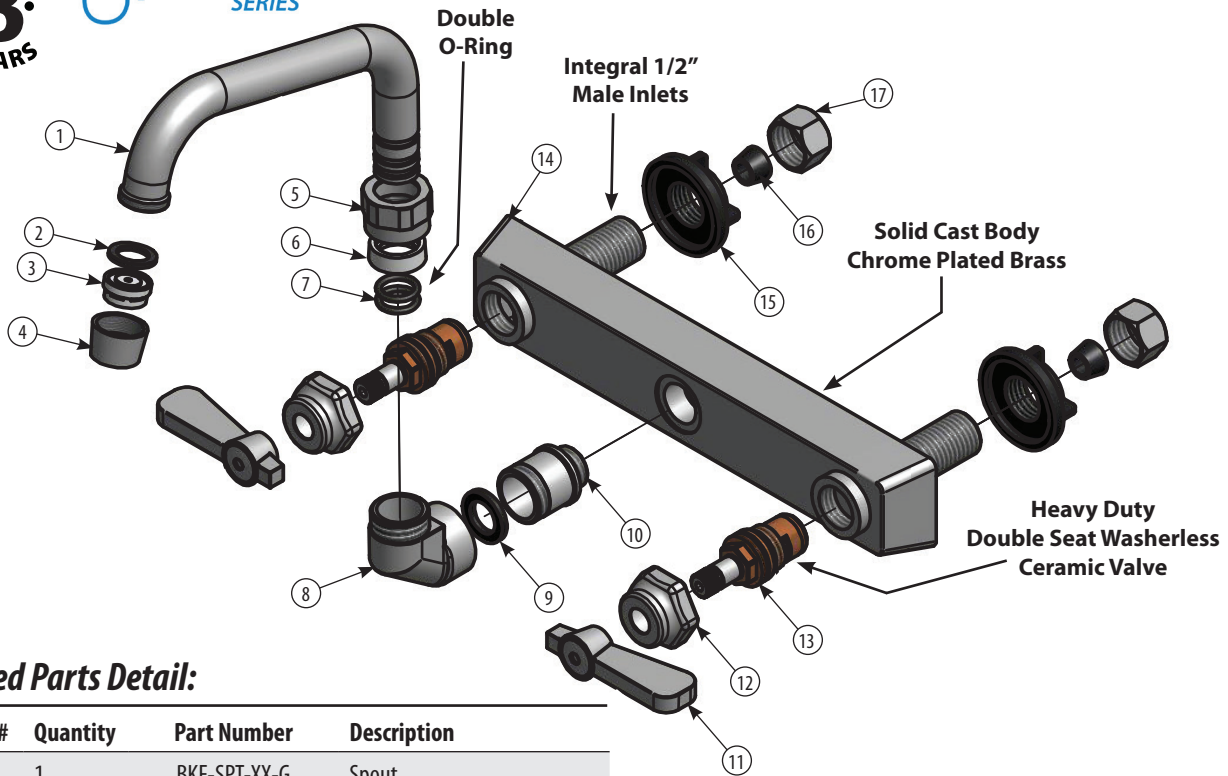

Product Detail:

Model Number	DIM. A	DIM. B	DIM. C
BKF-8SM-6-G	2.16" [54.7]	4.38" [111.1]	6" [152.4]
BKF-8SM-8-G	2.56" [65]	4.75" [120.6]	8" [203.2]
BKF-8SM-10-G	2.88" [73]	5.17" [131.4]	10" [254]
BKF-8SM-12-G	3.31" [84.1]	5.56" [141.3]	12" [304.8]
BKF-8SM-14-G	3.75" [95.3]	5.88" [149.2]	14" [355.6]
BKF-8SM-16-G	4.13" [104.7]	6.38" [161.9]	16" [406.4]

Certifications:

ADA Compliant

PRODUCT SPECIFICATION SHEET

RESOURCES

8" Splash Mount Heavy Duty Faucet with Swing Spout

Model: BKF-8SM-G, Lead Free

Exploded Parts Detail:

Diagram #	Quantity	Part Number	Description
1	1	BKF-SPT-XX-G	Spout
2	1	BKF-SPT-AER-W	Aerator Washer
3	1	BKF-SPT-AER	Aerator
4	1	BKF-AER-NOZZLE	Nozzle
5	1	BKF-SPT-SPACER	Spacer
6	1	BKF-SPT-ORING	O-Ring
7	1	BKF-SPT-NUT	Spout Nut
8	1	BKF-8SM-90	90° Base Elbow
9	1	BKF-8SM-90-W	Washer
10	1	BKF-8SM-SPT-BASE	Base for Spout
11	2	BKF-SBH	Handle
12	2	BKF-BONNET	Bonnet
13	2	BKF-HV/CV	Ceramic Valves
14	1	BKF-8SM-XX-G	Faucet Body
15	2	BKF-8SM-MN	Mounting
16	2	BKF-8SM-CF	Compression Fitting
17	2	BKF-8SM-CN	Compression Nut

Optional Spouts & Parts:

PRODUCT SPECIFICATION SHEET

RESOURCES