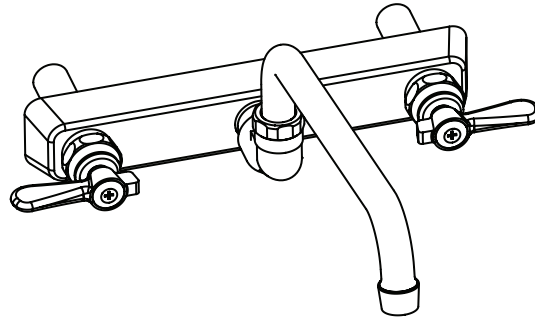

Use your smart phone to scan the above QR code to visit our website: www.bk-resources.com

8" Splash Mount Heavy Duty Faucet with Swing Spout

Model: BKF-8SM-G, Lead Free

Options:

BKF-C414-VR
Vandal Resistant Aerator - .5 GPM

BKF-WBH
ADA Compliant
Wrist Blade Handles

Product Specifications:

- Heavy Duty Double Seat 1/4 Turn Ceramic Cartridges
- Color Coded Hot & Cold Indicators
- Double O-Ring Spout Seal
- High Polished Triple Dipped Chrome Finish
- Integral Check Valve
- Lead Free Compliant
- Full Replacement Parts Available

Product Detail:

Model Number	DIM. A	DIM. B	DIM. C
BKF-8SM-6-G	2.16" [54.7]	4.38" [111.1]	6" [152.4]
BKF-8SM-8-G	2.56" [65]	4.75" [120.6]	8" [203.2]
BKF-8SM-10-G	2.88" [73]	5.17" [131.4]	10" [254]
BKF-8SM-12-G	3.31" [84.1]	5.56" [141.3]	12" [304.8]
BKF-8SM-14-G	3.75" [95.3]	5.88" [149.2]	14" [355.6]
BKF-8SM-16-G	4.13" [104.7]	6.38" [161.9]	16" [406.4]

Certifications:

ADA Compliant

PRODUCT SPECIFICATION SHEET

RESOURCES

8" Splash Mount Heavy Duty Faucet with Swing Spout

Model: BKF-8SM-G, Lead Free

Exploded Parts Detail:

Diagram #	Quantity	Part Number	Description
1	1	BKF-SPT-XX-G	Spout
2	1	BKF-SPT-AER-W	Aerator Washer
3	1	BKF-SPT-AER	Aerator
4	1	BKF-AER-NOZZLE	Nozzle
5	1	BKF-SPT-SPACER	Spacer
6	1	BKF-SPT-ORING	O-Ring
7	1	BKF-SPT-NUT	Spout Nut
8	1	BKF-8SM-90	90° Base Elbow
9	1	BKF-8SM-90-W	Washer
10	1	BKF-8SM-SPT-BASE	Base for Spout
11	2	BKF-SBH	Handle
12	2	BKF-BONNET	Bonnet
13	2	BKF-HV/CV	Ceramic Valves
14	1	BKF-8SM-XX-G	Faucet Body
15	2	BKF-8SM-MN	Mounting
16	2	BKF-8SM-CF	Compression Fitting
17	2	BKF-8SM-CN	Compression Nut