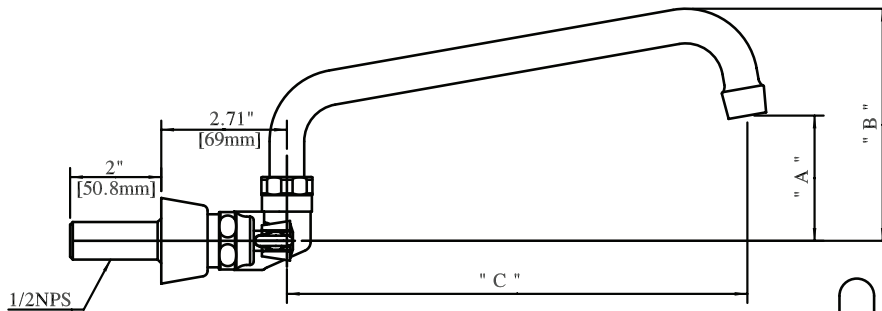

Use your smart phone to scan the above QR code to visit our website: www.bk-resources.com

8" Splash Mount Heavy Duty Faucet with Swing Spout

Model: BKF-8SM-G, Lead Free

Options:

BKF-C414-VR
Vandal Resistant Aerator - .5 GPM

BKF-WBH
ADA Compliant
Wrist Blade Handles

Product Specifications:

- Heavy Duty Double Seat 1/4 Turn Ceramic Cartridges
- Color Coded Hot & Cold Indicators
- Double O-Ring Spout Seal
- High Polished Triple Dipped Chrome Finish
- Integral Check Valve
- Lead Free Compliant
- Full Replacement Parts Available

Product Detail:

Model Number	DIM. A	DIM. B	DIM. C
BKF-8SM-6-G	2.16" [54.7]	4.38" [111.1]	6" [152.4]
BKF-8SM-8-G	2.56" [65]	4.75" [120.6]	8" [203.2]
BKF-8SM-10-G	2.88" [73]	5.17" [131.4]	10" [254]
BKF-8SM-12-G	3.31" [84.1]	5.56" [141.3]	12" [304.8]
BKF-8SM-14-G	3.75" [95.3]	5.88" [149.2]	14" [355.6]
BKF-8SM-16-G	4.13" [104.7]	6.38" [161.9]	16" [406.4]