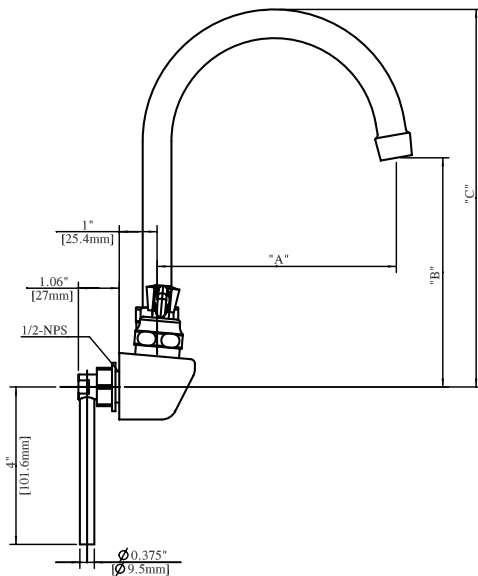

# 4" Splash Mount Shallow Solid Body Faucet with Gooseneck Spout

Model: BKF-4SM2-xG-G, Lead Free

### Product Specifications:

- Heavy Duty Double Seat 1/4 Turn Ceramic Cartridges
- Color Coded Hot & Cold Indicators
- Double O-Ring Spout Seal
- High Polished Triple Dipped Chrome Finish
- Integral Check Valve
- Lead Free Compliant
- Full Replacement Parts Available

### Product Detail:

Model Number	DIM. A	DIM. B	DIM. C
BKF-4SM2-3G-G	3.5" [90.0]	5.38" [136.5]	8.13" [206.3]
BKF-4SM2-5G-G	6" [150]	5.13" [132.9]	9.75" [247.6]
BKF-4SM2-8G-G	8.5" [215]	7.75" [196.8]	12.63" [320.6]