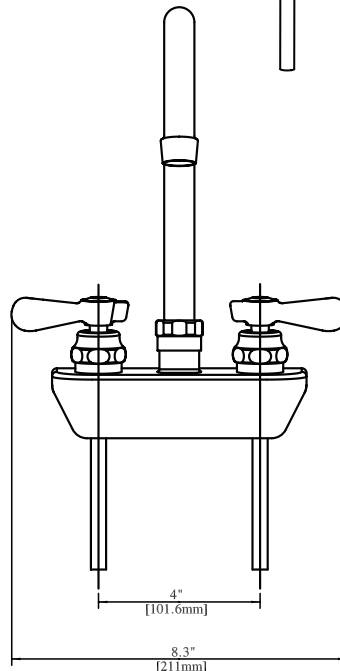

# 4" Splash Mount Shallow Solid Body Faucet with Gooseneck Spout

Model: BKF-4SM2-xG-G, Lead Free

### Product Specifications:

- Heavy Duty Double Seat 1/4 Turn Ceramic Cartridges
- Color Coded Hot & Cold Indicators
- Double O-Ring Spout Seal
- High Polished Triple Dipped Chrome Finish
- Integral Check Valve
- Lead Free Compliant
- Full Replacement Parts Available

### Product Detail:

Model Number	DIM. A	DIM. B	DIM. C
BKF-4SM2-3G-G	3.5" [90.0]	5.38" [136.5]	8.13" [206.3]
BKF-4SM2-5G-G	6" [150]	5.13" [132.9]	9.75" [247.6]
BKF-4SM2-8G-G	8.5" [215]	7.75" [196.8]	12.63" [320.6]

### Exploded Parts Detail:

Diagram #	Quantity	Part Number	Description
1	1	BKF-SPT-XX-G	Gooseneck Spout
2	1	BKF-SPT-NUT	Nut
3	1	BKF-SPT-SPACER	Spacer
4	1	BKF-SPT-ORING	Double O Ring
5	1	BKF-SPT-AER-W	Aerator Washer
6	1	BKF-SPT-AERATOR	Aerator
7	2	BKF-SPT-NOZZLE	Nozzle
8	2	BKF-SBH	Handle
9	2	BKF-90-CONN	Brass w/O-Ring Seal
10	2	BKF-90-CONN-W	Washer
11	1	BKF-W-MW	Washer
12	2	BKF-4SM2-XX-G	Faucet Body
13	2	(1)BKF-W-CV-G & (1)BKF-W-HV-G	Ceramic Valves
14	1	BKF-BONNET	Bonnet
15	1	BKF-4SM2-SPT-BASE	Spout Base