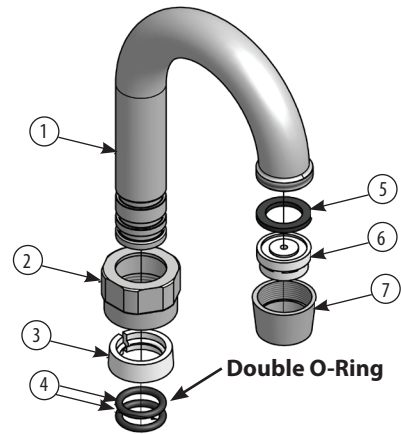

### Product Specifications:

- Heavy Duty Double Seat 1/4 Turn Ceramic Cartridges
- Color Coded Hot & Cold Indicators
- Double O-Ring Spout Seal
- High Polished Triple Dipped Chrome Finish
- Integral Check Valve
- Lead Free Compliant
- Full Replacement Parts Available

### Product Detail:

Model Number	DIM. A	DIM. B	DIM. C
BKF-4SM2-3G-G	3.5" [90.0]	5.38" [136.5]	8.13" [206.3]
BKF-4SM2-5G-G	6" [150]	5.13" [132.9]	9.75" [247.6]
BKF-4SM2-8G-G	8.5" [215]	7.75" [196.8]	12.63" [320.6]

# 4" Splash Mount Shallow Solid Body Faucet with Gooseneck Spout

Model: BKF-4SM2-xG-G, Lead Free

PRODUCT SPECIFICATION SHEET

### Exploded Parts Detail:

Diagram #	Quantity	Part Number	Description
1	1	BKF-SPT-XX-G	Gooseneck Spout
2	1	BKF-SPT-NUT	Nut
3	1	BKF-SPT-SPACER	Spacer
4	1	BKF-SPT-ORING	Double O Ring
5	1	BKF-SPT-AER-W	Aerator Washer
6	1	BKF-SPT-AERATOR	Aerator
7	2	BKF-SPT-NOZZLE	Nozzle
8	2	BKF-SBH	Handle
9	2	BKF-90-CONN	Brass w/O-Ring Seal
10	2	BKF-90-CONN-W	Washer
11	1	BKF-W-MW	Washer
12	2	BKF-4SM2-XX-G	Faucet Body
13	2	(1)BKF-W-CV-G & (1)BKF-W-HV-G	Ceramic Valves
14	1	BKF-BONNET	Bonnet
15	1	BKF-4SM2-SPT-BASE	Spout Base