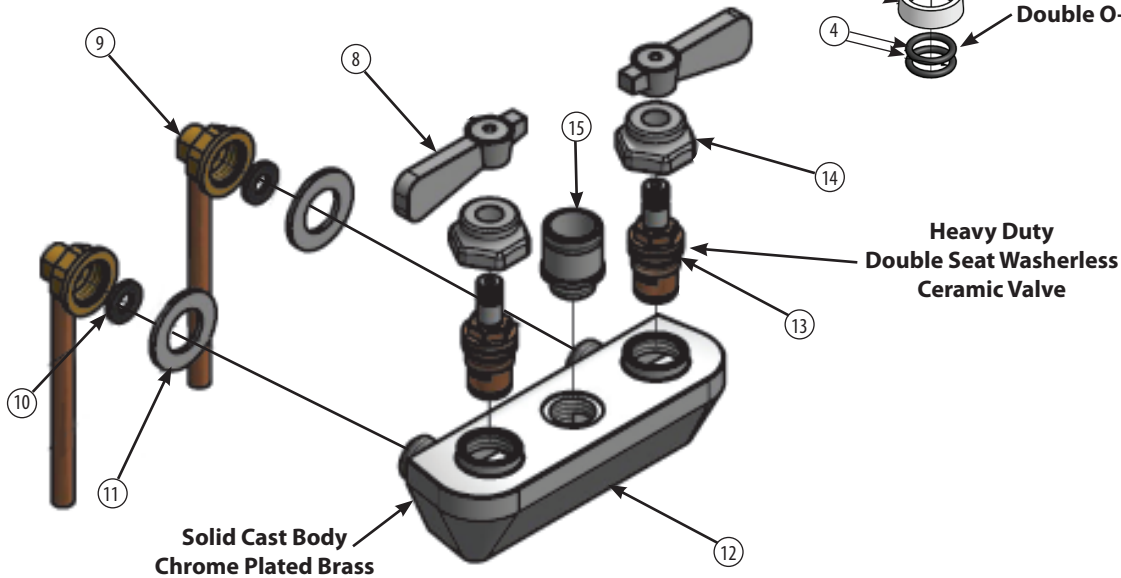

### Product Specifications:

- Heavy Duty Double Seat 1/4 Turn Ceramic Cartridges
- Color Coded Hot & Cold Indicators
- Double O-Ring Spout Seal
- High Polished Triple Dipped Chrome Finish
- Integral Check Valve
- Lead Free Compliant
- Full Replacement Parts Available

### Product Detail:

Model Number	DIM. A	DIM. B	DIM. C
BKF-4SM2-3G-G	3.5" [90.0]	5.38" [136.5]	8.13" [206.3]
BKF-4SM2-5G-G	6" [150]	5.13" [132.9]	9.75" [247.6]
BKF-4SM2-8G-G	8.5" [215]	7.75" [196.8]	12.63" [320.6]

# 4" Splash Mount Shallow Solid Body Faucet with Gooseneck Spout

Model: BKF-4SM2-xG-G, Lead Free

PRODUCT SPECIFICATION SHEET

### Exploded Parts Detail:

Diagram #	Quantity	Part Number	Description
1	1	BKF-SPT-XX-G	Gooseneck Spout
2	1	BKF-SPT-NUT	Nut
3	1	BKF-SPT-SPACER	Spacer
4	1	BKF-SPT-ORING	Double O Ring
5	1	BKF-SPT-AER-W	Aerator Washer
6	1	BKF-SPT-AERATOR	Aerator
7	2	BKF-SPT-NOZZLE	Nozzle
8	2	BKF-SBH	Handle
9	2	BKF-90-CONN	Brass w/O-Ring Seal
10	2	BKF-90-CONN-W	Washer
11	1	BKF-W-MW	Washer
12	2	BKF-4SM2-XX-G	Faucet Body
13	2	(1)BKF-W-CV-G & (1)BKF-W-HV-G	Ceramic Valves
14	1	BKF-BONNET	Bonnet
15	1	BKF-4SM2-SPT-BASE	Spout Base