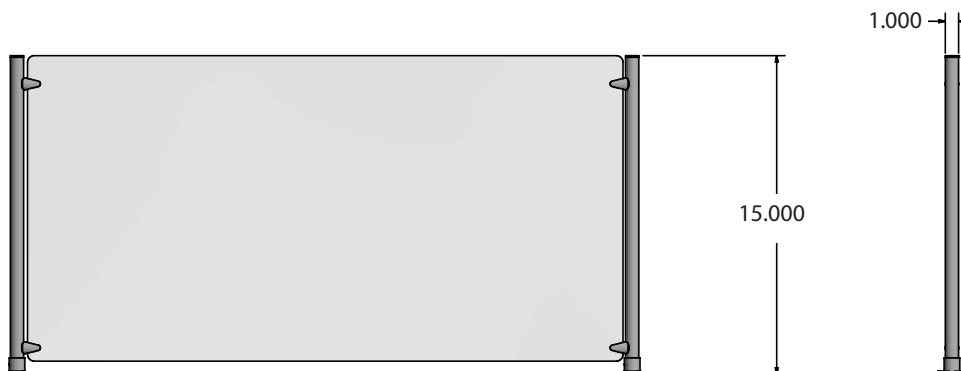

Divider Screens

Sneeze Guards

Use your smart phone to scan the above QR code to visit our website:
www.bk-resources.com

Features:

- Adjustable Vertically & Horizontally
- 1/4" Tempered Glass Panel
- Ships Knocked Down
- Quick release button allows you to adjust and easily lock sneeze guard in 10° intervals
- Patent Pending

Material:

- 1" 18 Gauge Stainless Steel Posts and End Caps
- 1/4" Tempered Glass Panels

Part Number	Overall Length	Overall Height
SG-D-24	23.5"	15"
SG-D-36	35.5"	15"
SG-D-48	47.5"	15"
SG-D-60	59.5"	15"
SG-D-72	71.5"	15"